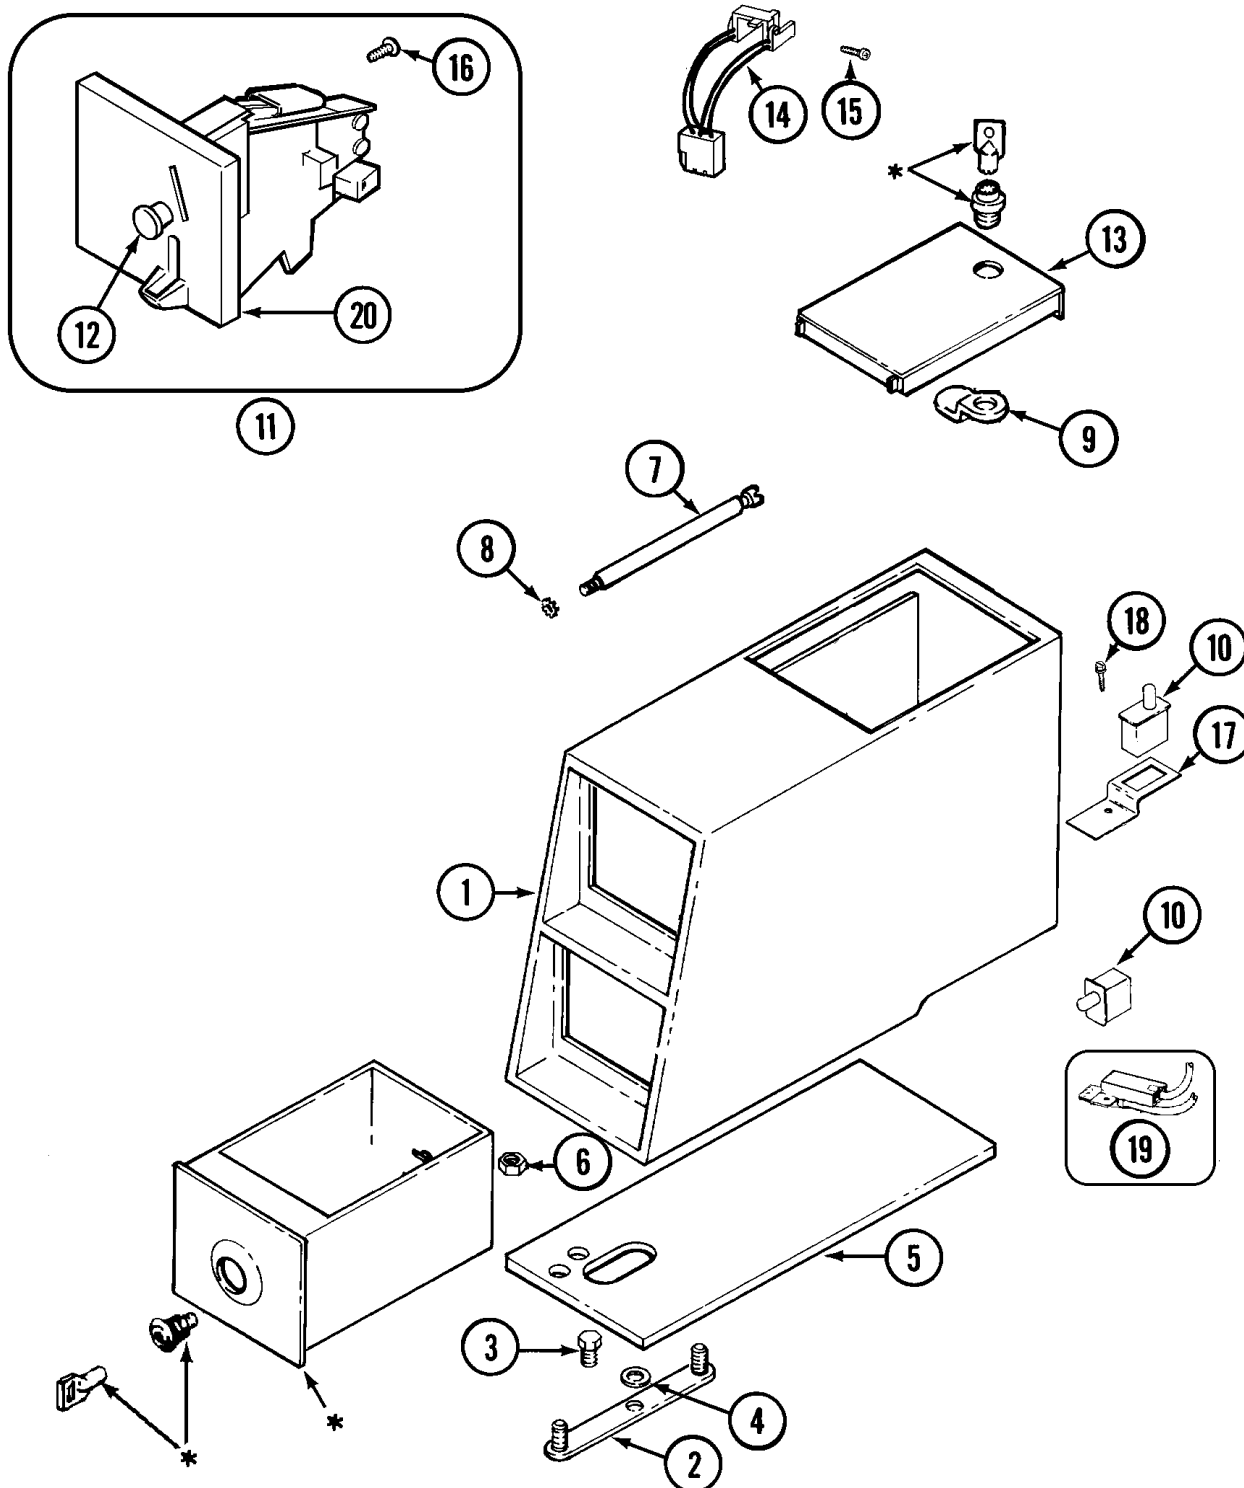

Section: CONTROL CENTER (MAT12PDBAQ)

Model: MAT12PDBBQ

\* CONTACT YOUR COMMERCIAL LAUNDRY DISTRIBUTOR

**Section: CONTROL CENTER (MAT12PDBAQ)**

No.	Part No.	Description	Series	Qty
1	33002428	VAULT, COIN (BSQ)	24	1
3	211294	SCREW Note: SCREW, MOUNTING STRAP	24	1
4	910309	WASHER Note: WASHER, STRAP SCREW	24	1
5	22002599	GASKET, COIN VAULT (BSQ)	24	1
6	Y052740	NUT Note: NUT, CASE MOUNTING	24	2
7	213035	BOLT, LOCKING	24	2
8	910181	LOCK WASHER Note: LOCKWASHER, LOCKING BOLT	24	2
9	N 22001905	CAM, LOCKING	24	1
10	33001250	SWITCH, SENSOR	24	2
-	912012	SCREW Note: SCREW, SENSOR SWITCH	24	2
-	22002144	SINGLE FACEPLATE	24	1
11	22001873	DROP ASSY., COIN	24	1
-	22003815	DUAL FACEPLATE	10	1
11	22004112	COIN DROP GREENWALD US.25	39	1
12	216200	BUTTON, RETURN Note: BUTTON, RETURN	24	1
13	22002886	DOOR, ACCESS (BSQ)	24	1
14	22001965	SWITCH ASSY., OPTIC	24	1
15	314665	SCREW Note: SCREW, OPTIC SWITCH	24	1
16	216068	SCREW Note: SCREW, COIN DROP	24	3
17	22001404	BRACKET, SWITCH	24	1
18	212276	SCREW Note: SCREW, SWITCH BRACKET	24	1
19	22001966	HARNESS, SENSOR SWITCH	24	1
20	22002144	SINGLE FACEPLATE	24	1
20	33002647	SINGLE FACEPLATE ASSEMBLY	39	1