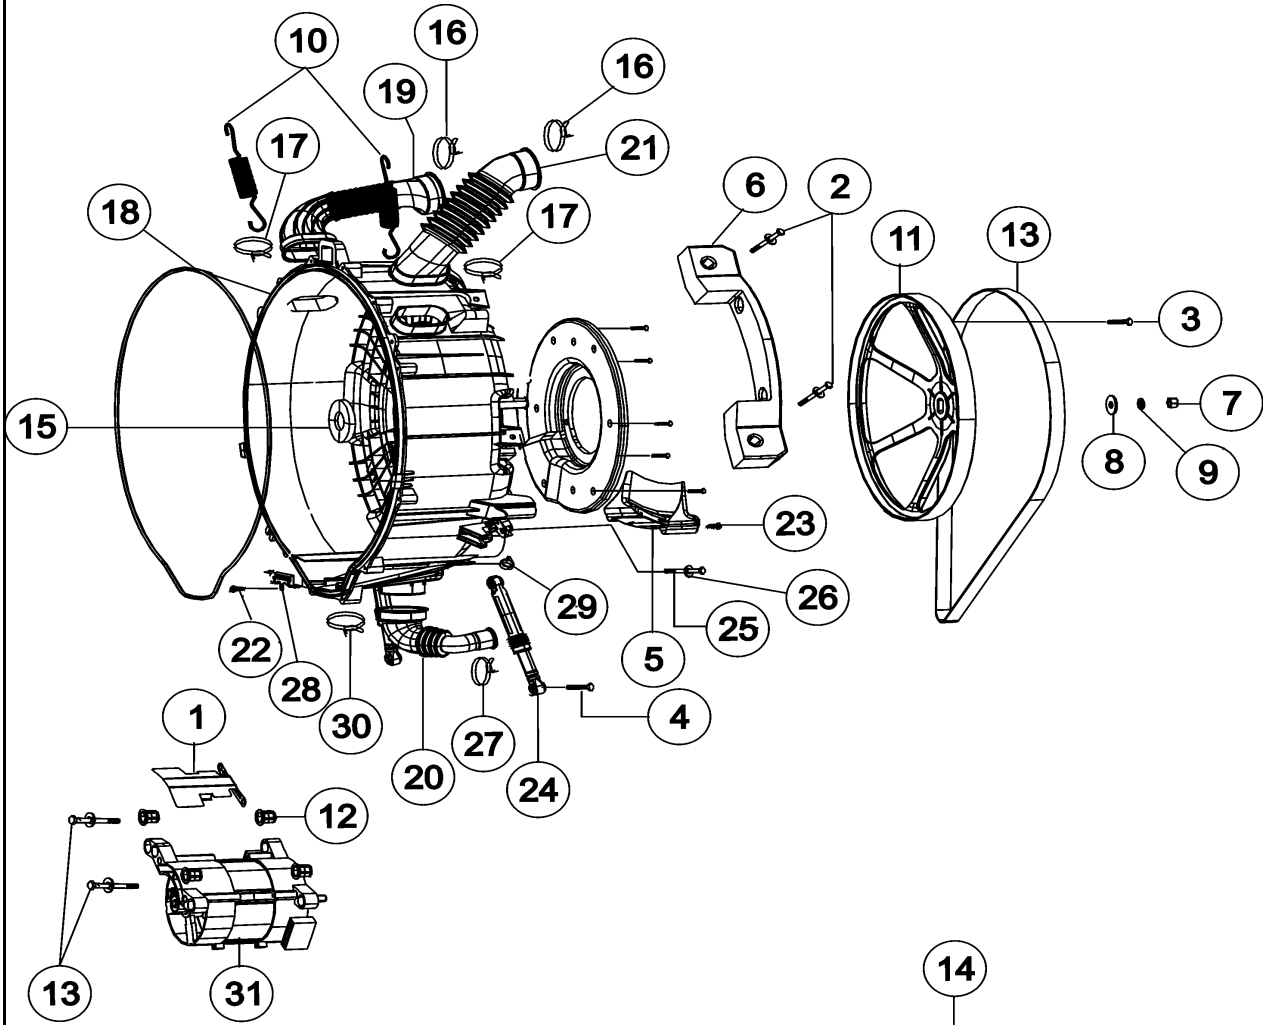

Section: TUB BACK

Model: MAH8700AWW

LW13-86

Section: TUB BACK

No.	Part No.	Description	Series	Qty
1	34001415	COVER-MOTOR	10	1
2	34001158	ASSY-BOLT	10	2
3	34001268	BOLT-ETC	10	6
4	34001147	BOLT/SCREW-PUMP BRACKET	10	1
5	34001414	BRACKET-TUB	10	1
6	34001413	WEIGHT-BALANCER	10	1
7	34001271	NUT-HEX	10	1
8	34001406	WASHER-PLAIN	10	1
9	34001273	WASHER-SPRING	10	1
10	34001274	SPRING-HANGER	10	2
11	34001412	PULLEY	10	1
12	34001157	BUSHING-MOTOR	10	4
13	34001411	BELT-TIMING GEAR	10	1
13	34001158	ASSY-BOLT Note: ITEM INCORRECTLY LABELED, BUT THIS IS THE CORRECT NUMBER FOR THE MOTOR BOLTS	10	2
14	34001458	OUTER TUB, REAR	15	1
14	34001439	ASSY-SEMI TUB BACK	10	1
15	34001462	SEAL-OIL	12	1
15	34001408	SEAL-OIL	10	1
16	34001298	BAND-RING	10	2
17	34001297	BAND-RING	10	2
18	34001296	PACKING-TUB	10	1
19	34001294	HOSE-DRAIN	10	1
20	34001294	HOSE-DRAIN	10	1
21	34001293	HOSE-O.F.	10	1
22	34001251	SCREW-TAPPING	10	1
23	34001232	SCREW-TAPPING	10	2
24	34001292	DAMPER-SHOCK	10	2
25	34001148	BOLT-HEX	10	2
26	34001272	WASHER-PLAIN	10	2
27	34001161	CLIP-HOSE	10	1
28	34001290	BRACKET - HEATER	10	1
29	34001291	CABLE CLAMP	10	2
30	34001289	CLAMPER-HOSE	10	1
31	34001405	MOTOR-DRUM	10	1

*Color Code (-)=Not Shown #=Series, Serial Prefix or Run No., N=Not Available