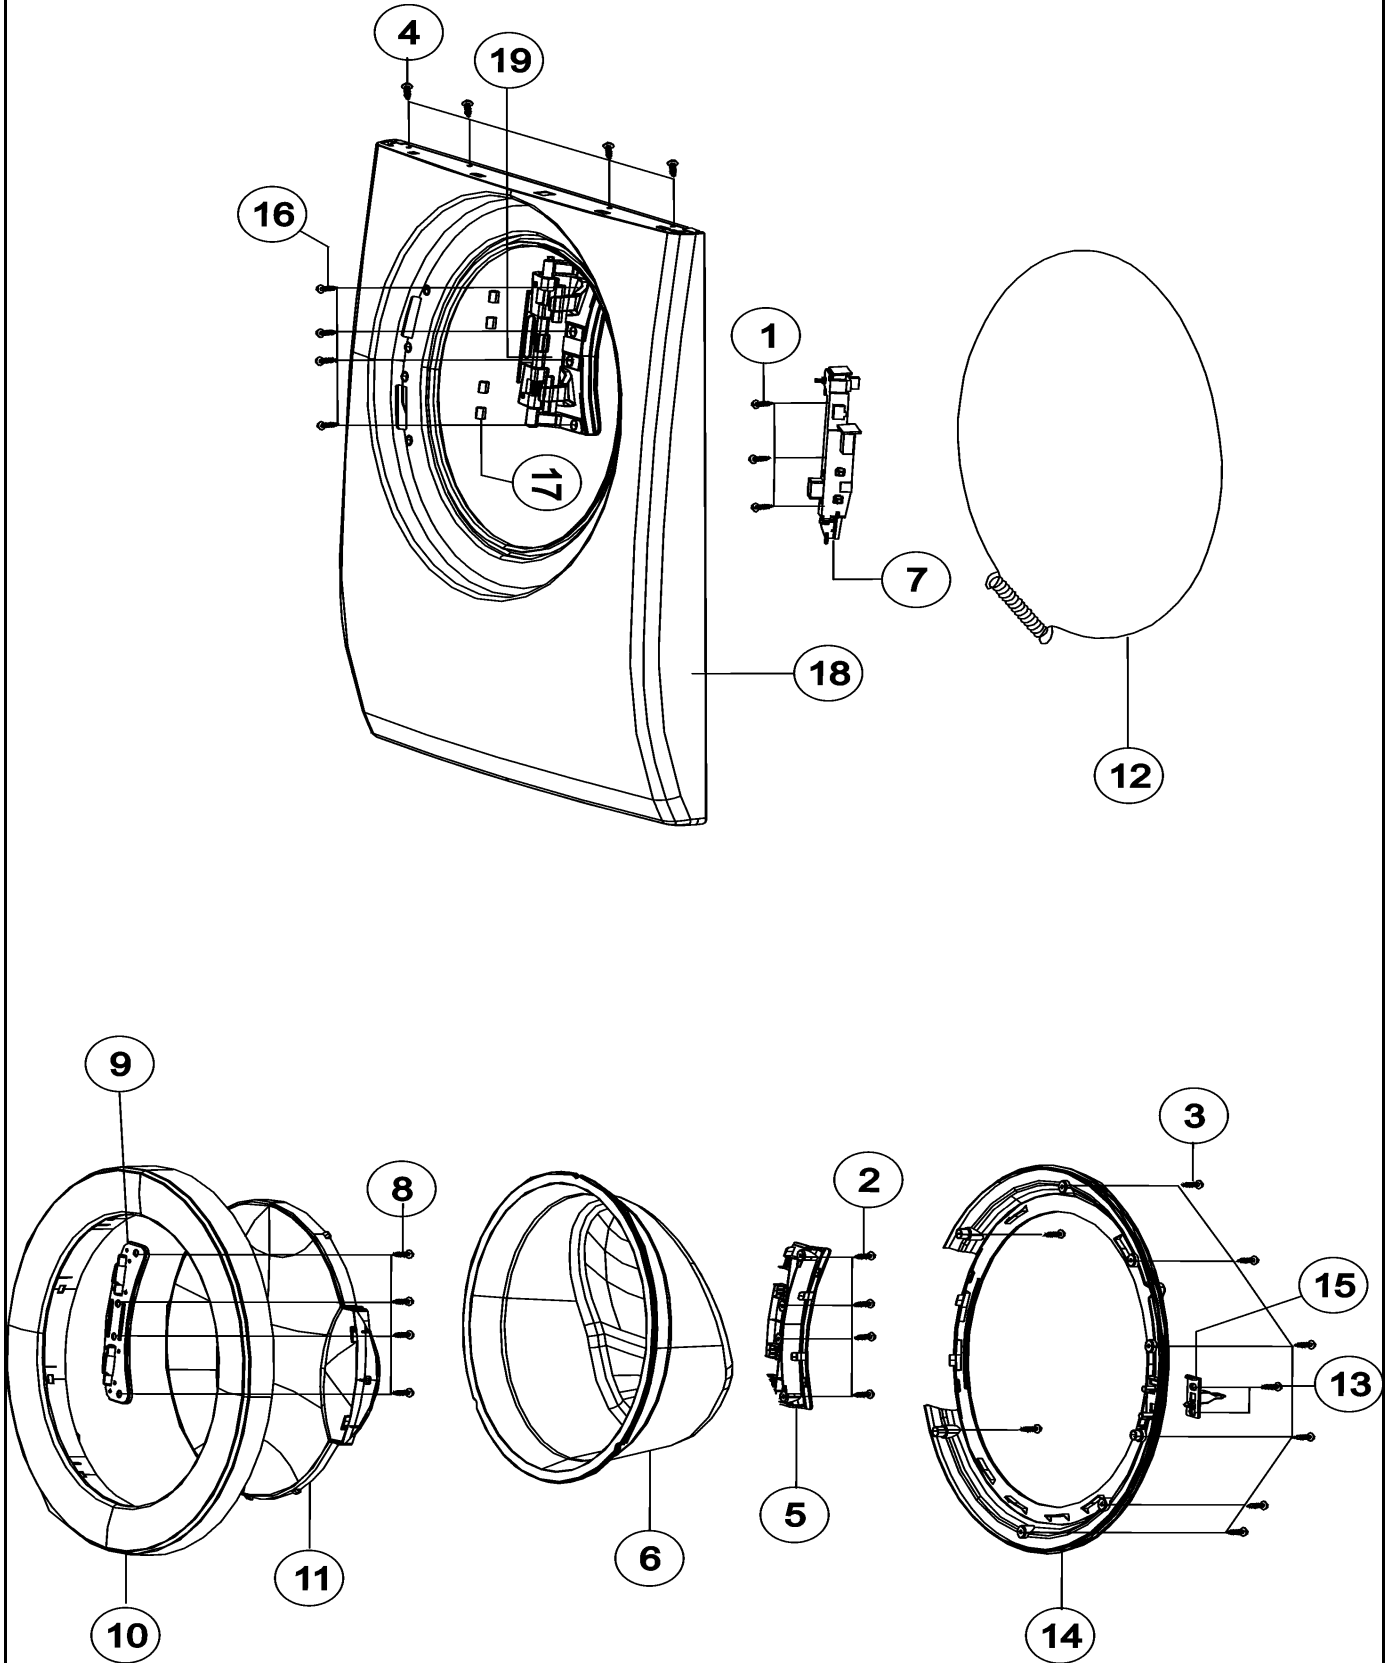

Section: CONTROL PANEL, DISPENSER

Model: MAH8700AWW

LW11-179

Section: CONTROL PANEL, DISPENSER

No.	Part No.	Description	Series	Qty
1	34001231	SCREW-TAPPING	10	5
2	34001232	SCREW-TAPPING	10	4
3	34001233	KNOB-ENCODER	10	1
4	34001402	ASSY-PANEL CONTROL	10	1
5	34001472	Serv Asy PCB Part-8700 V401	15	1
5	34001483	PCB-MAH8700 (SERIES 16) DNO	16	1
5	34001484	PCB (MEMS) SENSOR DNO	16	1
5	34001485	HARNESS, WIRE DNO	16	1
5	34001498	CONTROL BOARD (8700)	17	1
5	34001398	PCB ASSEMBLY (8700) DNO	11	1
5	34001404	ASSY PCB PARTS	10	1
5	34001478	CONTROL BOARD (V400)	12	1
6	34001235	BUTTON-PUSH (P)	10	1
7	6002-001006	SCREW-TAPPING;TH,+,2S,M4,L12,-	10	1
8	34001284	ASSY-S HOUSING DRAWER	10	1
9	34001279	LEVER-POWER	10	1
10	34001283	ASSY-S PANEL-DRAWER	10	1
11	34001250	SCREW-TAPTITE	10	4
12	34001232	SCREW-TAPPING	10	1
13	34001249	HOSE-DRAWER	10	3
14	34001208	CLAMP-HOSE	10	8
15	34001131	VALVE-WATER (HOT)	10	1
16	34001282	ASSY-S. BODY DRAWER	10	1
17	34001239	GUIDE-LIQUID	10	1
18	34001240	CAP-RINSE	10	1
19	34001248	WATER VALVE (3 WAY)	10	1
20	34001245	HOUSING-DRAWER (L)	10	1
21	34001243	HANDLE-DRAWER	10	1

*Color Code (-)=Not Shown #=Series, Serial Prefix or Run No., N=Not Available

Section: DOOR

Model: MAH8700AWW

LW18-23

Section: DOOR

No.	Part No.	Description	Series	Qty
1	34001251	SCREW-TAPPING	10	3
2	34001251	SCREW-TAPPING	10	4
3	34001251	SCREW-TAPPING	10	8
4	34001252	SCREW-TAPPING	10	4
5	34001253	GUIDE-HOLDER GLASS	10	1
6	34001254	DOOR-GLASS	10	1
7	34001265	DOOR-LOCK S/W	10	1
8	34001232	SCREW-TAPPING	10	8
9	34001255	BRACKET-HOLDER	10	1
10	34001256	COVER-DOOR	10	1
11	34001257	DOOR SAFETY	10	1
12	34001266	ASSY-WIRE DIAPHRAGM	10	1
13	34001259	SCREW-TAPPING	10	2
14	34001285	HOLDER-GLASS	10	1
15	34001260	LEVER-DOOR	10	1
16	34001286	SCREW-MACHINE	10	4
17	34001262	GUIDE-BAR	10	4
18	34001263	FRAME-FRONT LU	10	1
18	34001467	FRONT PANEL (WHITE)	14	1
19	34001264	ASSY-HINGE	10	1