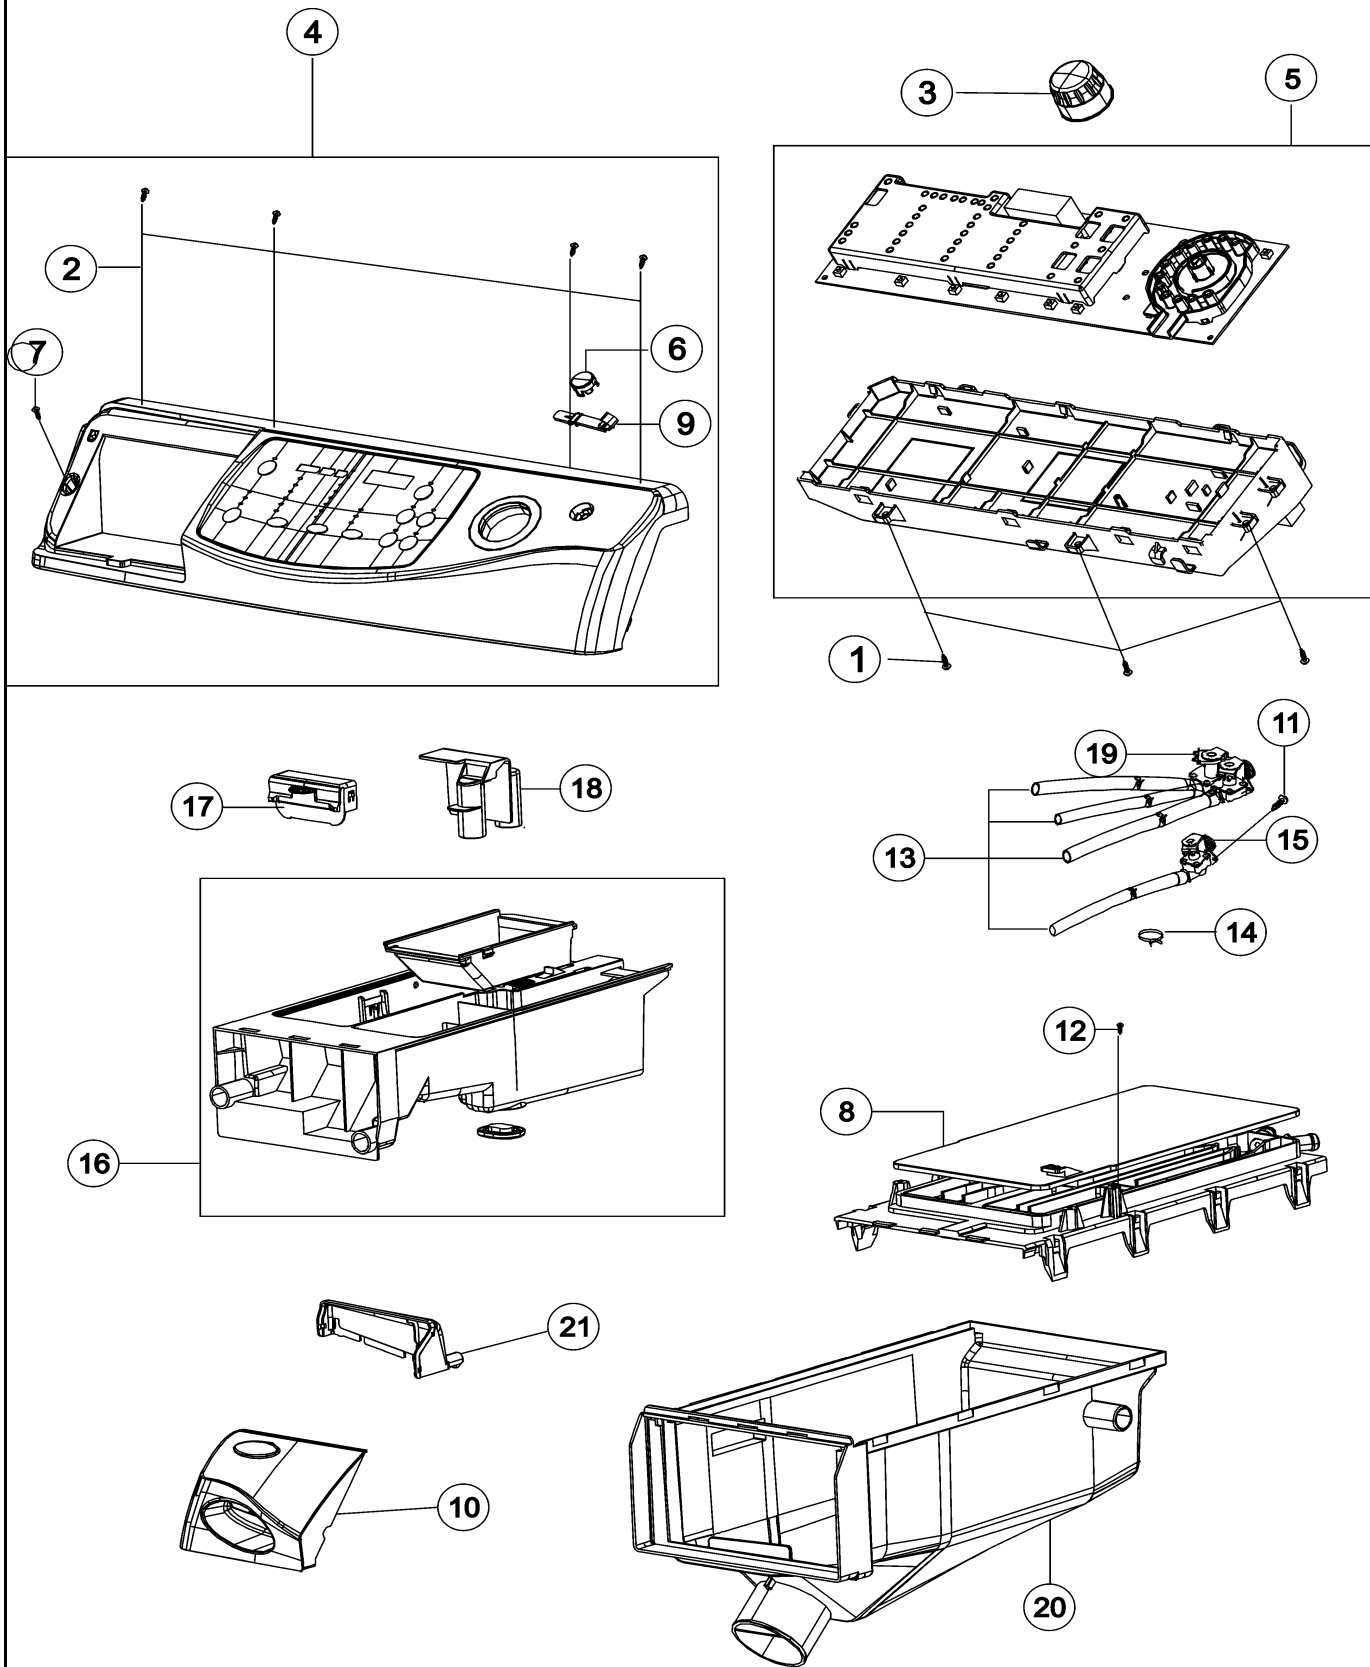

Section: CONTROL PANEL, DISPENSER

Model: MAH8700AWW

LW11-179

Section: CONTROL PANEL, DISPENSER

No.	Part No.	Description	Series	Qty
1	34001231	SCREW-TAPPING	10	5
2	34001232	SCREW-TAPPING	10	4
3	34001233	KNOB-ENCODER	10	1
4	34001402	ASSY-PANEL CONTROL	10	1
5	34001472	Serv Asy PCB Part-8700 V401	15	1
5	34001483	PCB-MAH8700 (SERIES 16) DNO	16	1
5	34001484	PCB (MEMS) SENSOR DNO	16	1
5	34001485	HARNESS, WIRE DNO	16	1
5	34001498	CONTROL BOARD (8700)	17	1
5	34001398	PCB ASSEMBLY (8700) DNO	11	1
5	34001404	ASSY PCB PARTS	10	1
5	34001478	CONTROL BOARD (V400)	12	1
6	34001235	BUTTON-PUSH (P)	10	1
7	6002-001006	SCREW-TAPPING;TH,+,2S,M4,L12,-	10	1
8	34001284	ASSY-S HOUSING DRAWER	10	1
9	34001279	LEVER-POWER	10	1
10	34001283	ASSY-S PANEL-DRAWER	10	1
11	34001250	SCREW-TAPTITE	10	4
12	34001232	SCREW-TAPPING	10	1
13	34001249	HOSE-DRAWER	10	3
14	34001208	CLAMP-HOSE	10	8
15	34001131	VALVE-WATER (HOT)	10	1
16	34001282	ASSY-S. BODY DRAWER	10	1
17	34001239	GUIDE-LIQUID	10	1
18	34001240	CAP-RINSE	10	1
19	34001248	WATER VALVE (3 WAY)	10	1
20	34001245	HOUSING-DRAWER (L)	10	1
21	34001243	HANDLE-DRAWER	10	1

*Color Code (-)=Not Shown #=Series, Serial Prefix or Run No., N=Not Available

Section: DOOR

Model: MAH8700AWW

LW18-23

Section: DOOR

No.	Part No.	Description	Series	Qty
1	34001251	SCREW-TAPPING	10	3
2	34001251	SCREW-TAPPING	10	4
3	34001251	SCREW-TAPPING	10	8
4	34001252	SCREW-TAPPING	10	4
5	34001253	GUIDE-HOLDER GLASS	10	1
6	34001254	DOOR-GLASS	10	1
7	34001265	DOOR-LOCK S/W	10	1
8	34001232	SCREW-TAPPING	10	8
9	34001255	BRACKET-HOLDER	10	1
10	34001256	COVER-DOOR	10	1
11	34001257	DOOR SAFETY	10	1
12	34001266	ASSY-WIRE DIAPHRAGM	10	1
13	34001259	SCREW-TAPPING	10	2
14	34001285	HOLDER-GLASS	10	1
15	34001260	LEVER-DOOR	10	1
16	34001286	SCREW-MACHINE	10	4
17	34001262	GUIDE-BAR	10	4
18	34001263	FRAME-FRONT LU	10	1
18	34001467	FRONT PANEL (WHITE)	14	1
19	34001264	ASSY-HINGE	10	1