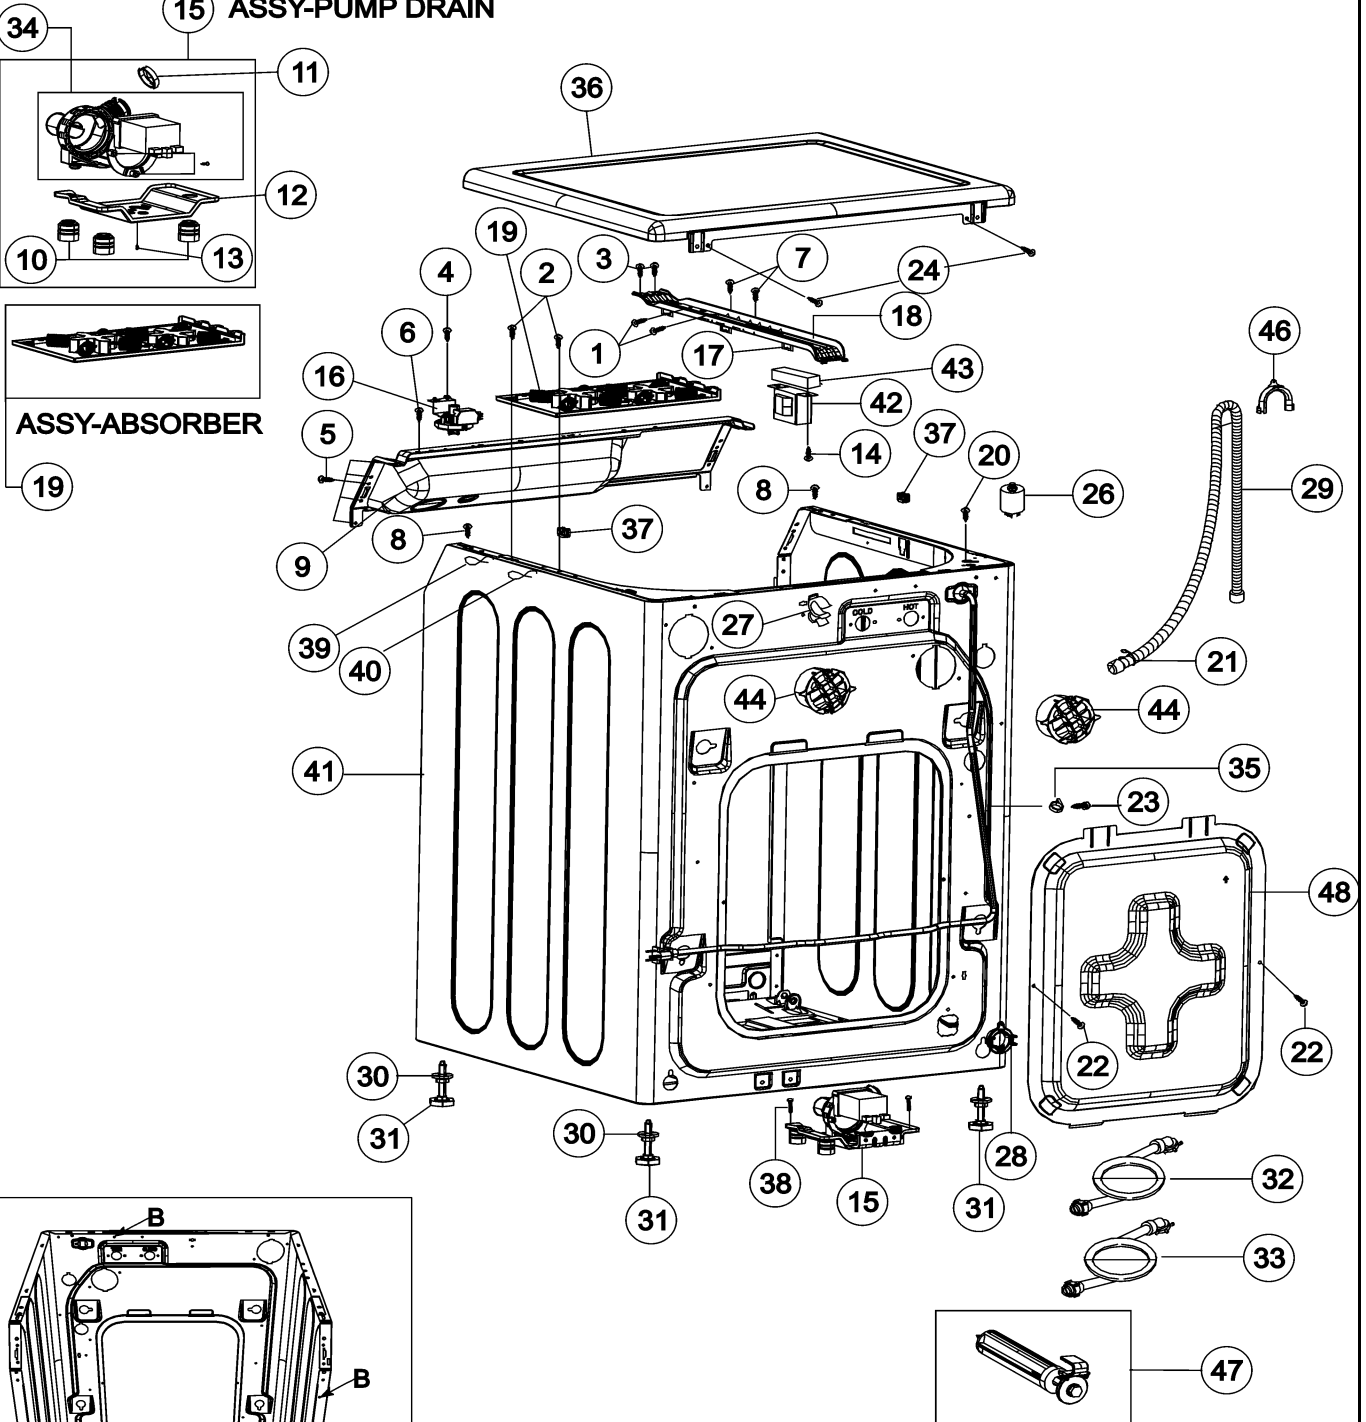

*Color Code (-)=Not Shown #=Series, Serial Prefix or Run No., N=Not Available

Section: CABINET

Model: MAH8700AWW

15 ASSY-PUMP DRAIN

Section: CABINET

No.	Part No.	Description	Series	Qty
1	34001252	SCREW-TAPPING	10	1
2	34001252	SCREW-TAPPING	10	2
3	34001252	SCREW-TAPPING	10	2
4	34001252	SCREW-TAPPING	10	1
5	34001252	SCREW-TAPPING	10	6
6	34001252	SCREW-TAPPING	10	1
7	34001232	SCREW-TAPPING	10	2
8	34001317	SCREW-SPECIAL	10	2
9	34001318	FRAME-PLATE-(U) CABINET	10	1
10	34001323	CUSHION-PUMP	10	3
11	34001322	VALVE-CHECK	10	1
12	34001321	BRACKET-PUMP	10	1
13	34001232	SCREW-TAPPING	10	1
14	34001231	SCREW-TAPPING	10	1
15	34001320	ASSY-PUMP DRAIN	10	1
16	34001324	ASSY-SENSOR PRESSURE	10	1
17	34001325	HOLDER-WIRE SADDLE	10	3
18	34001326	GUIDE-WIRE	10	1
19	34001417	ASSY-ABSORBER	10	1
20	34001252	SCREW-TAPPING	10	1
21	34001161	CLIP-HOSE	10	1
22	34001252	SCREW-TAPPING	10	2
23	34001232	SCREW-TAPPING	10	1
24	34001328	SCREW-HEX	10	2
25	34001329	CABLE CLAMP	10	3
26	34001330	FILTER-EMI	10	1
27	34001331	CLAMPER HOSE	10	1
28	34001500	GUIDE HOSE	18	1
28	34001200	GUIDE-HOSE	10	1
29	34001095	ASSY-HOSE DRAIN	10	1
30	34001389	NUT-HEXAGON FLANGE	10	4
31	34001341	LEG-RUBBER	10	4
32	34001089	ASSY-HOSE WATER (HOT)	10	1
33	34001094	ASSY-HOSE WATER (COLD)	10	1
34	34001340	ASSY-S PUMP	10	1
35	34001299	CLAMPER HOSE	10	1
36	34001332	ASSY-COVER TOP	10	1
37	34001097	GUIDE-SPRING - WASHER ONLY	10	2
38	34001388	BOLT-HEX	10	3
39	34001229	WIRE TIE - VINYL	10	1
40	34001229	WIRE TIE - VINYL	10	1
41	34001339	ASSY-FRAME LU	10	1
42	34001333	TRANS-REACTORV	10	1
43	34001334	BRACKET-HEATER	10	1
44	34001335	ASSY-CAP O.F.	10	2
45	34001501	HOLDER WIRE	18	5
45	35001004	HOLDER-WIRE (RETAINER/CLIP)	10	5
46	34001336	HOSE-HANGER	10	1
47	34001337	ASSY-FIXER TUB	10	4
48	34001338	ASSY-COVER BACK	10	1