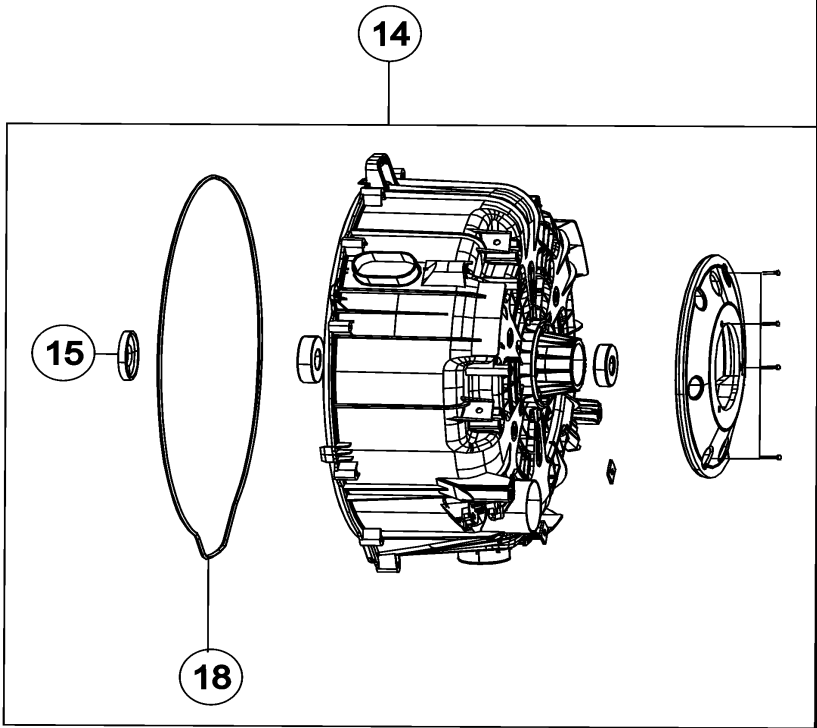

Section: TUB BACK

Model: MAH8700AWW

LW13-86

Section: TUB BACK

No.	Part No.	Description	Series	Qty
1	34001415	COVER-MOTOR	10	1
2	34001158	ASSY-BOLT	10	2
3	34001268	BOLT-ETC	10	6
4	34001147	BOLT/SCREW-PUMP BRACKET	10	1
5	34001414	BRACKET-TUB	10	1
6	34001413	WEIGHT-BALANCER	10	1
7	34001271	NUT-HEX	10	1
8	34001406	WASHER-PLAIN	10	1
9	34001273	WASHER-SPRING	10	1
10	34001274	SPRING-HANGER	10	2
11	34001412	PULLEY	10	1
12	34001157	BUSHING-MOTOR	10	4
13	34001411	BELT-TIMING GEAR	10	1
13	34001158	ASSY-BOLT Note: ITEM INCORRECTLY LABELED, BUT THIS IS THE CORRECT NUMBER FOR THE MOTOR BOLTS	10	2
14	34001458	OUTER TUB, REAR	15	1
14	34001439	ASSY-SEMI TUB BACK	10	1
15	34001462	SEAL-OIL	12	1
15	34001408	SEAL-OIL	10	1
16	34001298	BAND-RING	10	2
17	34001297	BAND-RING	10	2
18	34001296	PACKING-TUB	10	1
19	34001294	HOSE-DRAIN	10	1
20	34001294	HOSE-DRAIN	10	1
21	34001293	HOSE-O.F.	10	1
22	34001251	SCREW-TAPPING	10	1
23	34001232	SCREW-TAPPING	10	2
24	34001292	DAMPER-SHOCK	10	2
25	34001148	BOLT-HEX	10	2
26	34001272	WASHER-PLAIN	10	2
27	34001161	CLIP-HOSE	10	1
28	34001290	BRACKET - HEATER	10	1
29	34001291	CABLE CLAMP	10	2
30	34001289	CLAMPER-HOSE	10	1
31	34001405	MOTOR-DRUM	10	1

*Color Code (-)=Not Shown #=Series, Serial Prefix or Run No., N=Not Available