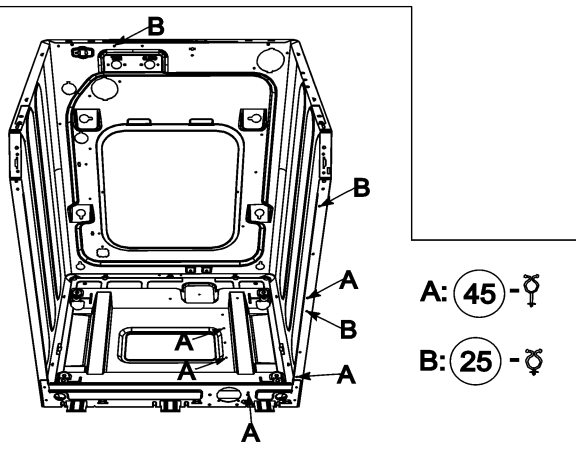

Section: CABINET

Model: MAH8700AWW

15 ASSY-PUMP DRAIN

Section: CABINET

No.	Part No.	Description	Series	Qty
1	34001252	SCREW-TAPPING	10	1
2	34001252	SCREW-TAPPING	10	2
3	34001252	SCREW-TAPPING	10	2
4	34001252	SCREW-TAPPING	10	1
5	34001252	SCREW-TAPPING	10	6
6	34001252	SCREW-TAPPING	10	1
7	34001232	SCREW-TAPPING	10	2
8	34001317	SCREW-SPECIAL	10	2
9	34001318	FRAME-PLATE-(U) CABINET	10	1
10	34001323	CUSHION-PUMP	10	3
11	34001322	VALVE-CHECK	10	1
12	34001321	BRACKET-PUMP	10	1
13	34001232	SCREW-TAPPING	10	1
14	34001231	SCREW-TAPPING	10	1
15	34001320	ASSY-PUMP DRAIN	10	1
16	34001324	ASSY-SENSOR PRESSURE	10	1
17	34001325	HOLDER-WIRE SADDLE	10	3
18	34001326	GUIDE-WIRE	10	1
19	34001417	ASSY-ABSORBER	10	1
20	34001252	SCREW-TAPPING	10	1
21	34001161	CLIP-HOSE	10	1
22	34001252	SCREW-TAPPING	10	2
23	34001232	SCREW-TAPPING	10	1
24	34001328	SCREW-HEX	10	2
25	34001329	CABLE CLAMP	10	3
26	34001330	FILTER-EMI	10	1
27	34001331	CLAMPER HOSE	10	1
28	34001500	GUIDE HOSE	18	1
28	34001200	GUIDE-HOSE	10	1
29	34001095	ASSY-HOSE DRAIN	10	1
30	34001389	NUT-HEXAGON FLANGE	10	4
31	34001341	LEG-RUBBER	10	4
32	34001089	ASSY-HOSE WATER (HOT)	10	1
33	34001094	ASSY-HOSE WATER (COLD)	10	1
34	34001340	ASSY-S PUMP	10	1
35	34001299	CLAMPER HOSE	10	1
36	34001332	ASSY-COVER TOP	10	1
37	34001097	GUIDE-SPRING - WASHER ONLY	10	2
38	34001388	BOLT-HEX	10	3
39	34001229	WIRE TIE - VINYL	10	1
40	34001229	WIRE TIE - VINYL	10	1
41	34001339	ASSY-FRAME LU	10	1
42	34001333	TRANS-REACTORV	10	1
43	34001334	BRACKET-HEATER	10	1
44	34001335	ASSY-CAP O.F.	10	2
45	34001501	HOLDER WIRE	18	5
45	35001004	HOLDER-WIRE (RETAINER/CLIP)	10	5
46	34001336	HOSE-HANGER	10	1
47	34001337	ASSY-FIXER TUB	10	4
48	34001338	ASSY-COVER BACK	10	1

*Color Code (-)=Not Shown #=Series, Serial Prefix or Run No., N=Not Available