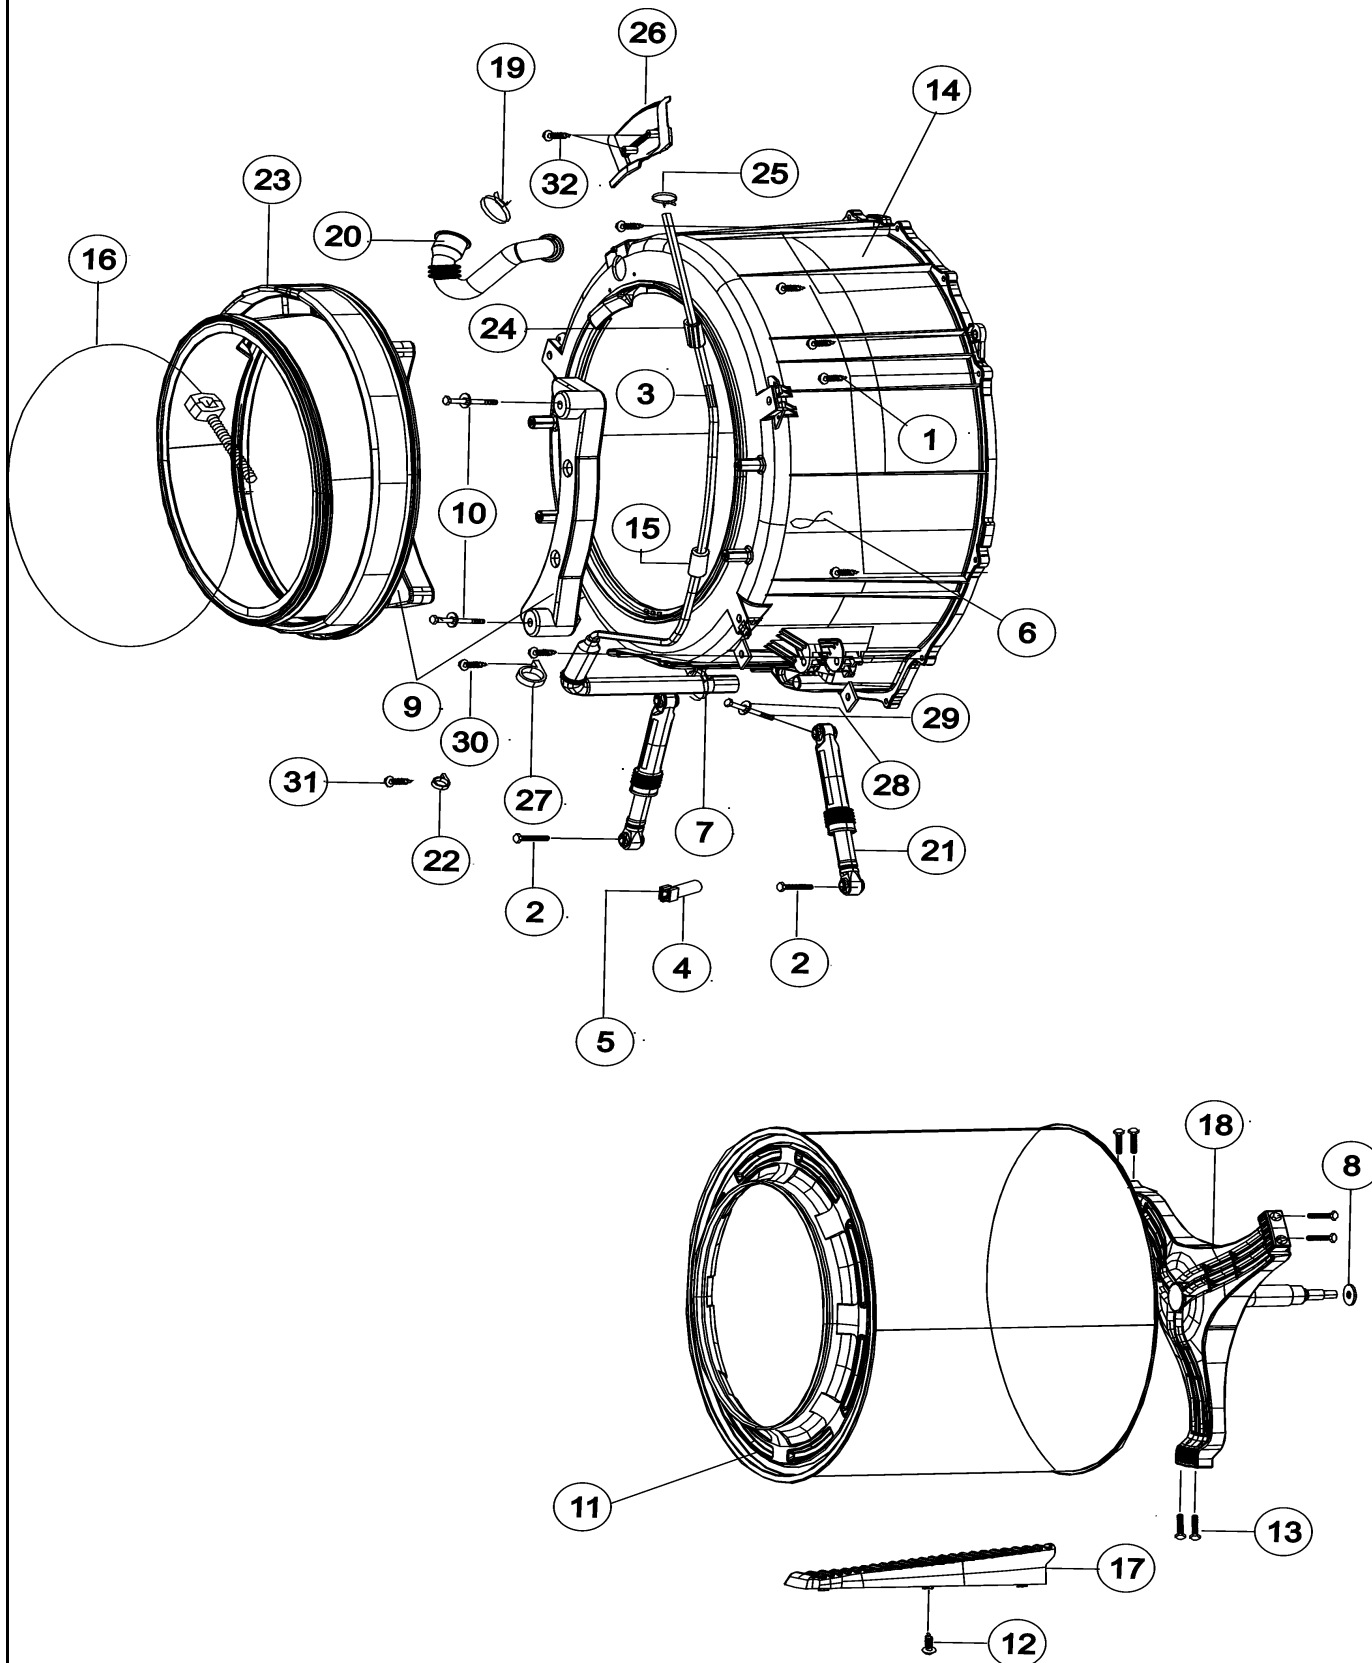

*Color Code (-)=Not Shown #=Series, Serial Prefix or Run No., N=Not Available

Section: DOOR

Model: MAH6700AWW

LW18-24

Section: DOOR

No.	Part No.	Description	Series	Qty
1	34001251	SCREW-TAPPING	10	3
2	34001252	SCREW-TAPPING	10	6
3	34001254	DOOR-GLASS	10	1
4	34001192	GUIDE-HINGE	10	4
5	34001424	COVER - DOOR	10	1
6	34001425	DOOR - SAFETY	10	1
7	34001251	SCREW-TAPPING	10	11
8	34001259	SCREW-TAPPING	10	2
9	34001426	HOLDER - GLASS	10	1
10	34001260	LEVER-DOOR	10	1
11	34001286	SCREW-MACHINE	10	2
12	34001427	FRAME - FRONT	10	1
13	34001428	BRACKET - HINGE	10	1
14	34001265	DOOR-LOCK S/W	10	1
15	34001266	ASSY-WIRE DIAPHRAGM	10	1
16	34001429	HINGE D00R	10	1

*Color Code (-)=Not Shown #=Series, Serial Prefix or Run No., N=Not Available

Section: TUB - FRONT

Model: MAH6700AWW

LW13-87

Section: TUB - FRONT

No.	Part No.	Description	Series	Qty
2	34001147	BOLT/SCREW-PUMP BRACKET	10	3
3	34001436	HOSE-PRESSURE (L)	10	1
4	34001202	THERMISTOR	10	1
5	34001162	PACKING-THERMISTOR-GROMMET	10	1
6	34001229	WIRE TIE - VINYL	10	4
7	34001315	CLAMPER HOSE	10	1
8	34001409	WASHER-WAVE	10	1
9	34001276	WEIGHT-BALANCER (F)	10	2
10	34001158	ASSY-BOLT	10	4
11	34001430	ASSY-SEMI DRUM	10	1
12	34001251	SCREW-TAPPING	10	3
13	34001277	BOLT-FLANGE	10	6
14	34001435	ASSY-SEMI TUB FRONT	10	1
15	34001307	SPONGE-HARNESS	10	2
16	34001306	ASSY-CLAMP DIAPHGRAM	10	1
17	34001431	DRUM-LIFTER	10	3
18	34001407	ASSY-FRAME SHAFT	10	1
19	34001305	BAND-RING	10	1
20	34001434	HOSE-DRAWER TUB	10	1
21	34001303	DAMPER-SHOCK	10	2
22	34001433	CABLE CLAMP	10	1
23	34001432	DOOR-DIAPHRAGM (BOOT)	10	1
24	34001301	SPONGE-HOSE AIR	10	1
25	34001169	SPRING-CLAMP	10	1
26	34001300	GUIDE-WATER	10	1
27	34001299	CLAMPER HOSE	10	1
28	34001272	WASHER-PLAIN	10	2
29	34001148	BOLT-HEX	10	2
30	34001232	SCREW-TAPPING	10	1
31	34001232	SCREW-TAPPING	10	1
32	34001251	SCREW-TAPPING	10	2