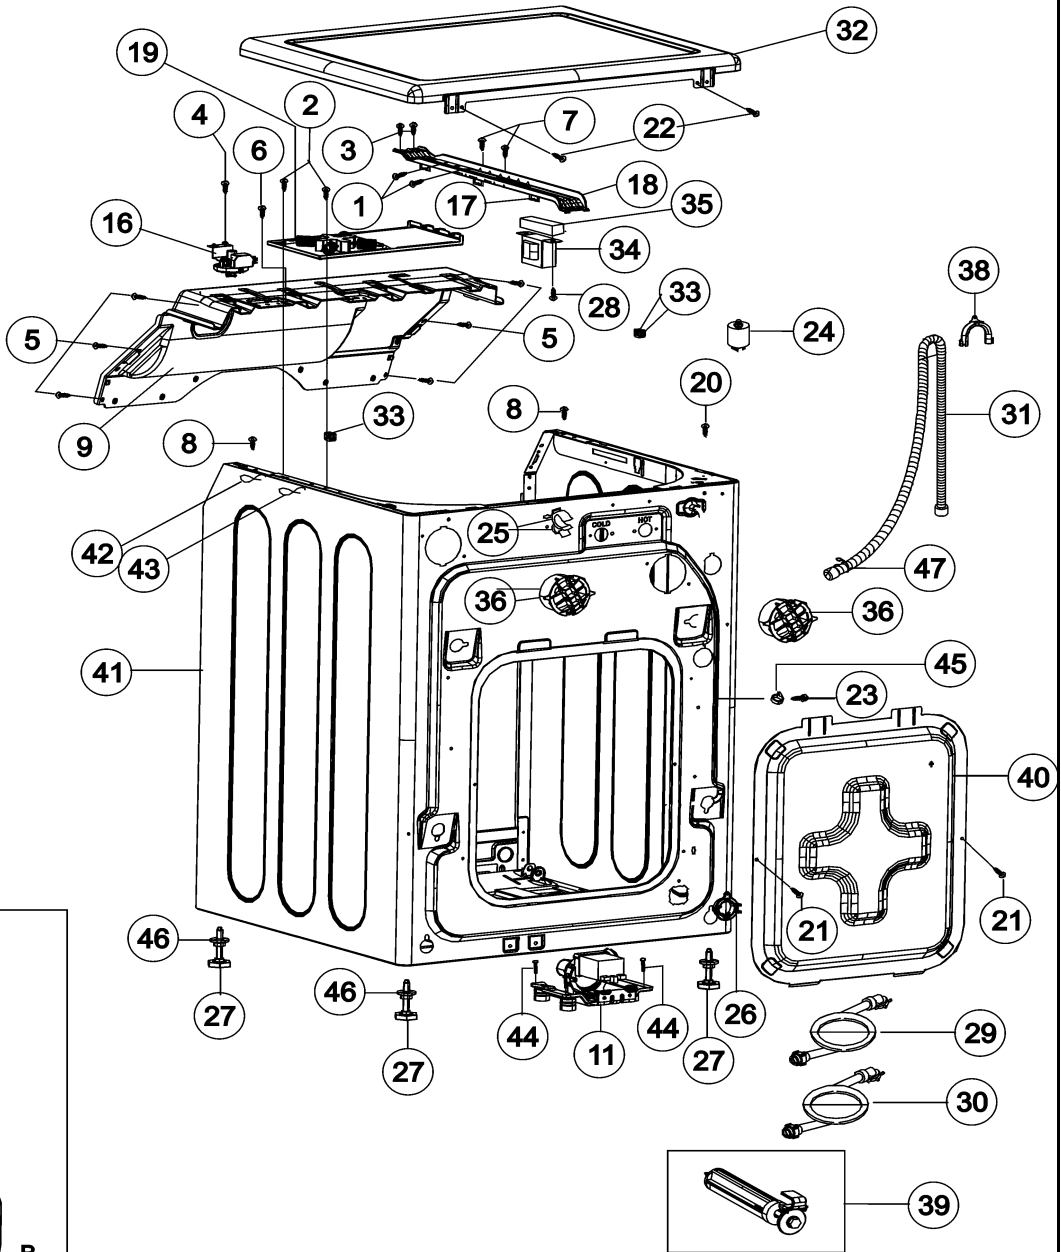

*Color Code (-)=Not Shown #=Series, Serial Prefix or Run No., N=Not Available

Section: CABINET

Model: MAH6700AWW

- A: 23
- B: 37

Section: CABINET

No.	Part No.	Description	Series	Qty
1	34001252	SCREW-TAPPING	10	2
2	34001252	SCREW-TAPPING	10	2
3	34001252	SCREW-TAPPING	10	2
4	34001252	SCREW-TAPPING	10	1
5	34001252	SCREW-TAPPING	10	6
6	34001252	SCREW-TAPPING	10	1
7	34001232	SCREW-TAPPING	10	2
8	34001317	SCREW-SPECIAL	10	2
9	34001441	FRAME-PLATE (U) - CABINET	10	1
10	34001340	ASSY-S PUMP	10	1
11	34001320	ASSY-PUMP DRAIN	10	1
12	34001232	SCREW-TAPPING	10	1
13	34001231	SCREW-TAPPING	10	1
14	34001322	VALVE-CHECK	10	1
15	34001323	CUSHION-PUMP	10	3
16	34001324	ASSY-SENSOR PRESSURE	10	1
17	34001325	HOLDER-WIRE SADDLE	10	3
18	34001326	GUIDE-WIRE	10	1
19	34001443	ASSY-ABSORBER	10	1
20	34001252	SCREW-TAPPING	10	1
21	34001252	SCREW-TAPPING	10	2
22	34001328	SCREW-HEX	10	2
23	34001329	CABLE CLAMP	10	5
24	34001330	FILTER-EMI	10	1
25	34001331	CLAMPER HOSE	10	1
26	34001500	GUIDE HOSE	14	1
26	34001200	GUIDE-HOSE	10	1
27	34001341	LEG-RUBBER	10	4
28	34001231	SCREW-TAPPING	10	1
29	34001089	ASSY-HOSE WATER (HOT)	10	1
30	34001094	ASSY-HOSE WATER (COLD)	10	1
31	34001095	ASSY-HOSE DRAIN	10	1
32	34001332	ASSY-COVER TOP	10	1
33	34001097	GUIDE-SPRING - WASHER ONLY	10	2
34	34001333	TRANS-REACTORV	10	1
35	34001334	BRACKET-HEATER	10	1
36	34001400	ASSY-CAP O.F.	10	2
37	34001501	HOLDER WIRE	14	3
37	35001004	HOLDER-WIRE (RETAINER/CLIP)	10	3
38	34001336	HOSE-HANGER	10	1
39	34001337	ASSY-FIXER TUB	10	4
40	34001338	ASSY-COVER BACK	10	1
41	34001442	ASSY-FRAME - CABINET	10	1
41	34001502	ASSY FRAME-CABINET	15	1
42	34001229	WIRE TIE - VINYL	10	1
43	34001229	WIRE TIE - VINYL	10	1
44	34001388	BOLT-HEX	10	1
45	34001299	CLAMPER HOSE	10	1
46	34001389	NUT-HEXAGON FLANGE	10	4
47	34001161	CLIP-HOSE	10	1