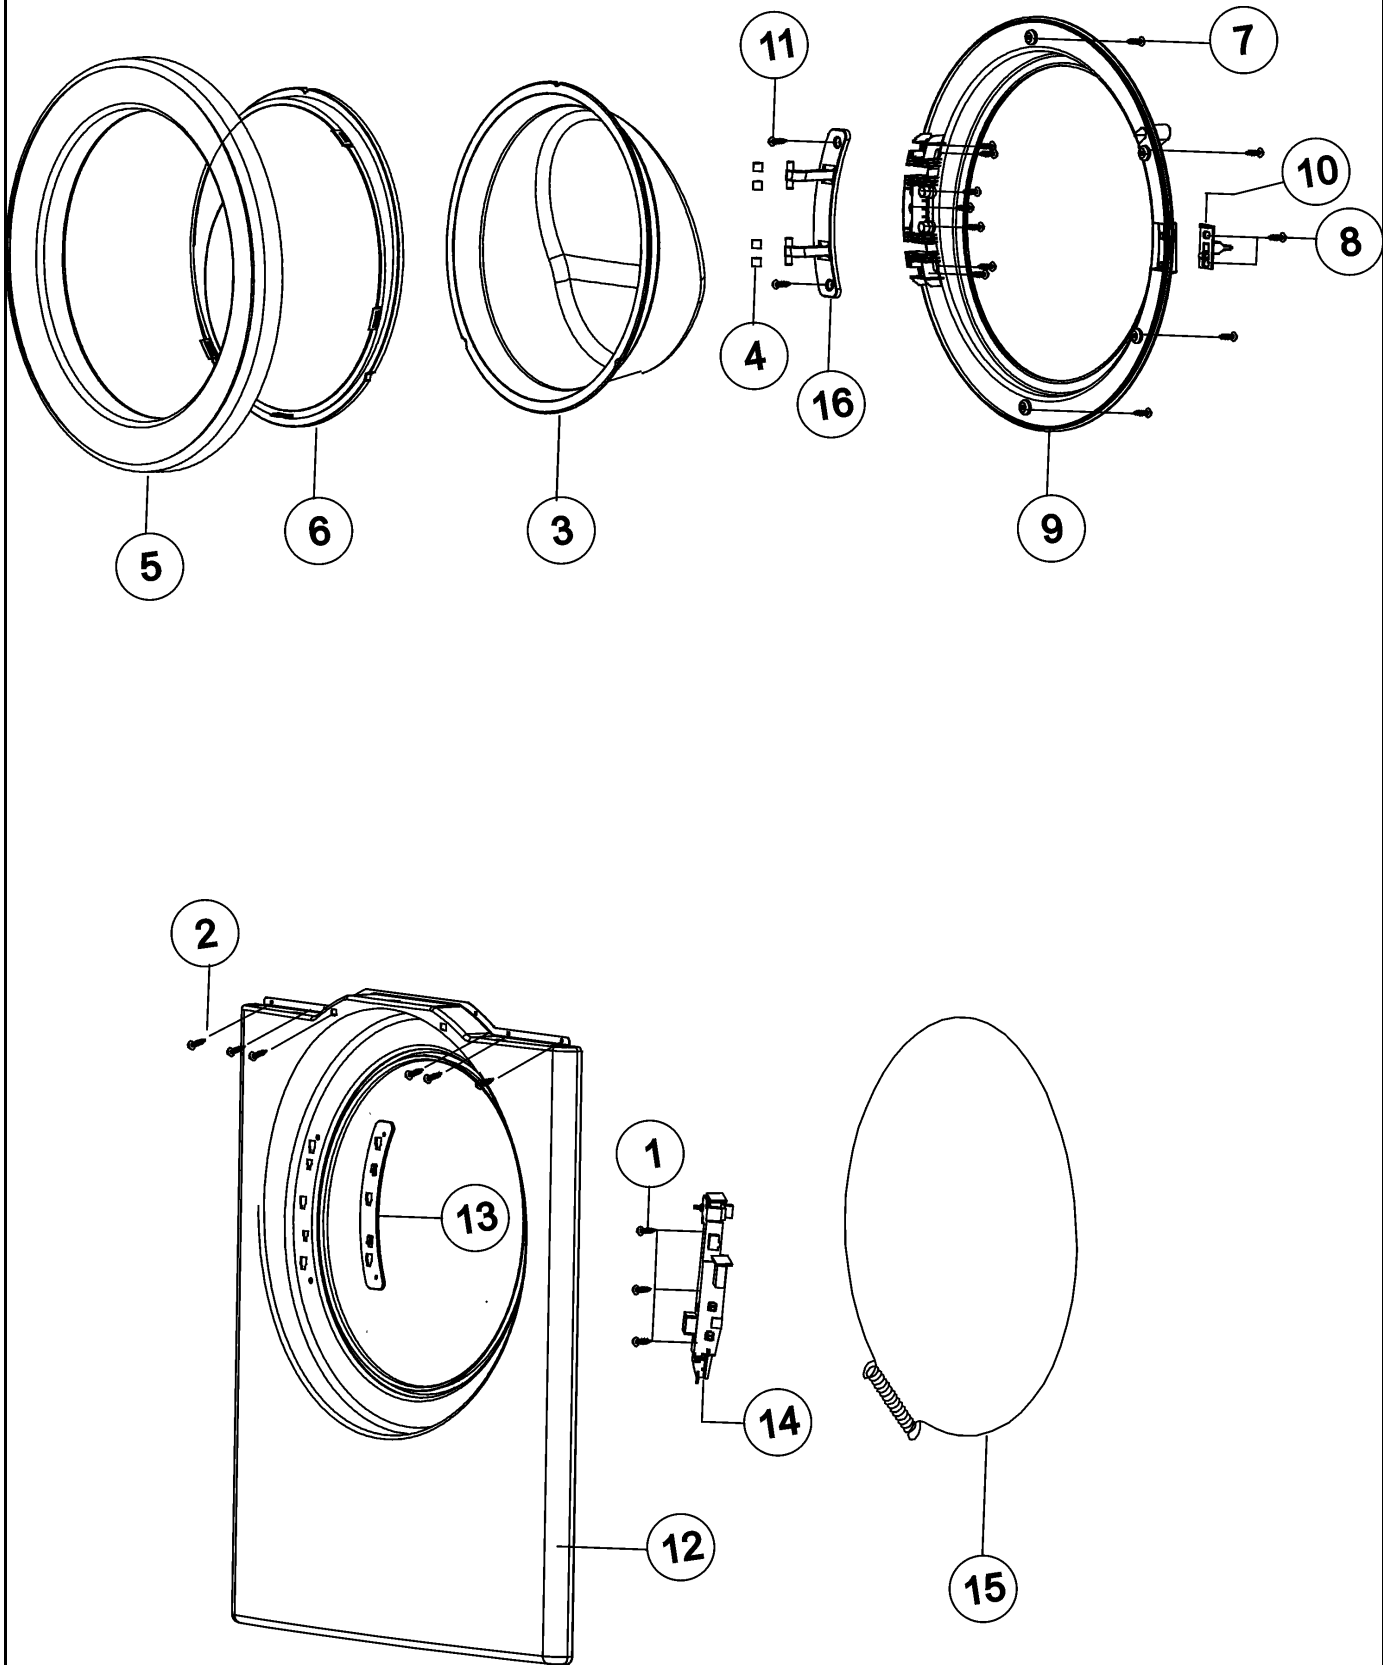

Section: CONTROL BOARD / DISPENSER

Model: MAH6700AWW

LW11-180

Section: CONTROL BOARD / DISPENSER

No.	Part No.	Description	Series	Qty
1	34001232	SCREW-TAPPING	10	1
2	34001231	SCREW-TAPPING	10	5
3	34001233	KNOB-ENCODER	10	1
4	34001418	ASSY-PANEL CONTROL	10	1
5	34001235	BUTTON-PUSH (P)	10	1
6	34001419	LEVER-POWER	10	1
7	34001423	ASSY-S.HOUSING DRAWER	10	1
8	34001401	CAP-RINSE	10	1
9	34001479	BOARD, CONTROL	11	1
9	34001484	PCB (MEMS) SENSOR DNO	14	1
9	34001499	ASSY PCB-6700 (SERIES 14)	14	1
9	34001420	ASSY-PCB - PARTS DNO	10	1
9	34001487	BRACKET, SENSOR (6700)	14	1
10	34001239	GUIDE-LIQUID	10	1
11	34001470	ASSY-S.PANEL DRAWER	10	1
12	34001422	HANDLE-DRAWER	10	1
13	34001245	HOUSING-DRAWER (L)	10	1
14	34001151	VALVE-WATER (COLD)	10	1
15	34001131	VALVE-WATER (HOT)	10	1
16	34001208	CLAMP-HOSE	10	6
17	34001109	HOSE-DRAWER (.25)	10	3
18	34001232	SCREW-TAPPING	10	2
19	34001250	SCREW-TAPTITE	10	4
20	34001282	ASSY-S. BODY DRAWER	10	1
21	6002-001006	SCREW-TAPPING;TH,+,2S,M4,L12,-	10	1

*Color Code (-)=Not Shown #=Series, Serial Prefix or Run No., N=Not Available

Section: DOOR

Model: MAH6700AWW

LW18-24

Section: DOOR

No.	Part No.	Description	Series	Qty
1	34001251	SCREW-TAPPING	10	3
2	34001252	SCREW-TAPPING	10	6
3	34001254	DOOR-GLASS	10	1
4	34001192	GUIDE-HINGE	10	4
5	34001424	COVER - DOOR	10	1
6	34001425	DOOR - SAFETY	10	1
7	34001251	SCREW-TAPPING	10	11
8	34001259	SCREW-TAPPING	10	2
9	34001426	HOLDER - GLASS	10	1
10	34001260	LEVER-DOOR	10	1
11	34001286	SCREW-MACHINE	10	2
12	34001427	FRAME - FRONT	10	1
13	34001428	BRACKET - HINGE	10	1
14	34001265	DOOR-LOCK S/W	10	1
15	34001266	ASSY-WIRE DIAPHRAGM	10	1
16	34001429	HINGE D00R	10	1