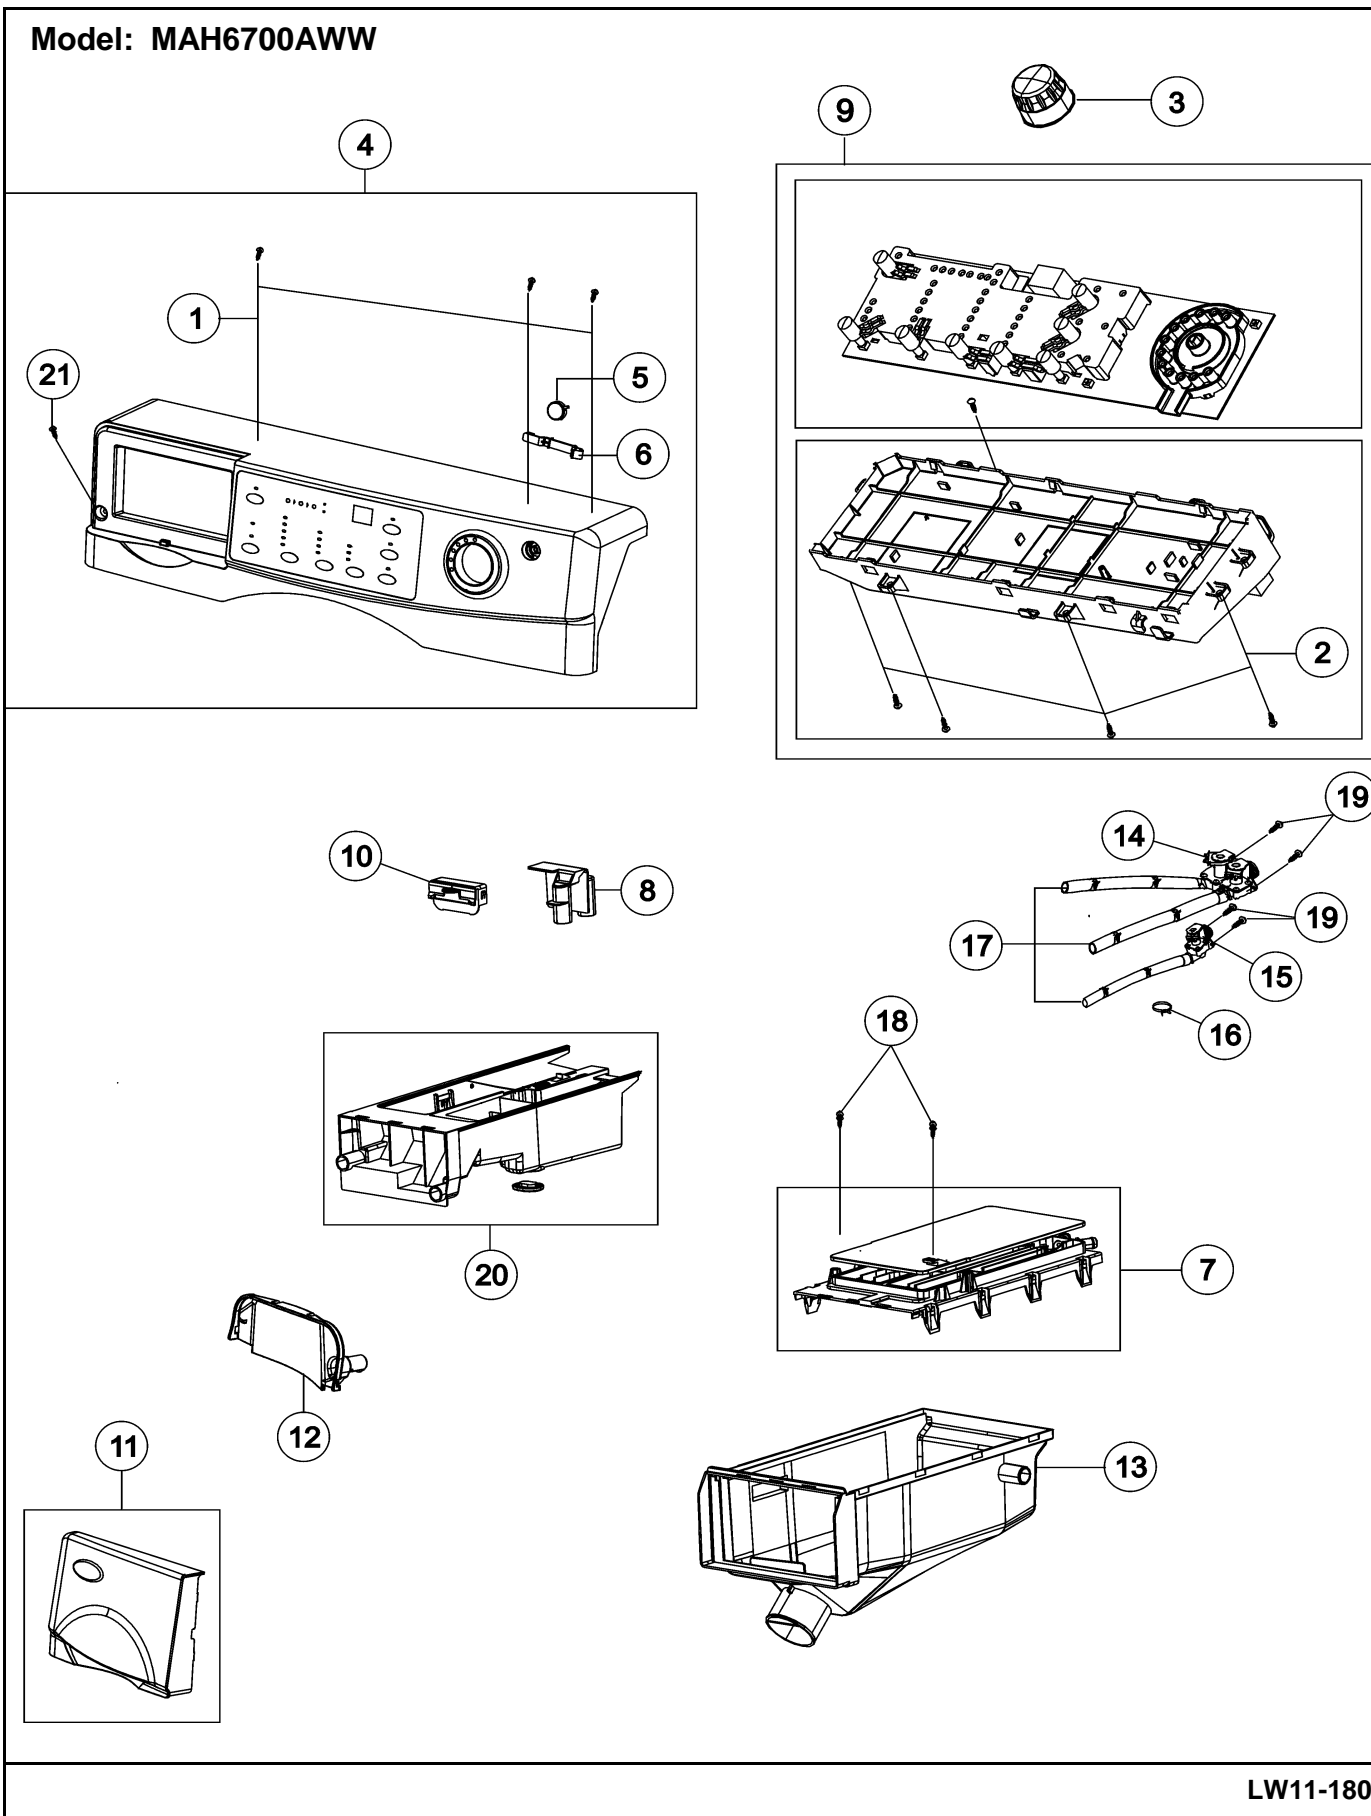

WASHER

Repair Parts List

MODEL NUMBER
MAH6700AWW

When requesting service or ordering parts, always provide the following information:

- Product Type
- Part Number
- Model Number
- Part Description

MAYTAG®

©2005 Maytag Services

Section: CONTROL BOARD / DISPENSER

Model: MAH6700AWW

LW11-180

Section: CONTROL BOARD / DISPENSER

No.	Part No.	Description	Series	Qty
1	34001232	SCREW-TAPPING	10	1
2	34001231	SCREW-TAPPING	10	5
3	34001233	KNOB-ENCODER	10	1
4	34001418	ASSY-PANEL CONTROL	10	1
5	34001235	BUTTON-PUSH (P)	10	1
6	34001419	LEVER-POWER	10	1
7	34001423	ASSY-S.HOUSING DRAWER	10	1
8	34001401	CAP-RINSE	10	1
9	34001479	BOARD, CONTROL	11	1
9	34001484	PCB (MEMS) SENSOR DNO	14	1
9	34001499	ASSY PCB-6700 (SERIES 14)	14	1
9	34001420	ASSY-PCB - PARTS DNO	10	1
9	34001487	BRACKET, SENSOR (6700)	14	1
10	34001239	GUIDE-LIQUID	10	1
11	34001470	ASSY-S.PANEL DRAWER	10	1
12	34001422	HANDLE-DRAWER	10	1
13	34001245	HOUSING-DRAWER (L)	10	1
14	34001151	VALVE-WATER (COLD)	10	1
15	34001131	VALVE-WATER (HOT)	10	1
16	34001208	CLAMP-HOSE	10	6
17	34001109	HOSE-DRAWER (.25)	10	3
18	34001232	SCREW-TAPPING	10	2
19	34001250	SCREW-TAPTITE	10	4
20	34001282	ASSY-S. BODY DRAWER	10	1
21	6002-001006	SCREW-TAPPING;TH,+,2S,M4,L12,-	10	1

*Color Code (-)=Not Shown #=Series, Serial Prefix or Run No., N=Not Available

Section: DOOR

Model: MAH6700AWW

LW18-24

Section: DOOR

No.	Part No.	Description	Series	Qty
1	34001251	SCREW-TAPPING	10	3
2	34001252	SCREW-TAPPING	10	6
3	34001254	DOOR-GLASS	10	1
4	34001192	GUIDE-HINGE	10	4
5	34001424	COVER - DOOR	10	1
6	34001425	DOOR - SAFETY	10	1
7	34001251	SCREW-TAPPING	10	11
8	34001259	SCREW-TAPPING	10	2
9	34001426	HOLDER - GLASS	10	1
10	34001260	LEVER-DOOR	10	1
11	34001286	SCREW-MACHINE	10	2
12	34001427	FRAME - FRONT	10	1
13	34001428	BRACKET - HINGE	10	1
14	34001265	DOOR-LOCK S/W	10	1
15	34001266	ASSY-WIRE DIAPHRAGM	10	1
16	34001429	HINGE D00R	10	1