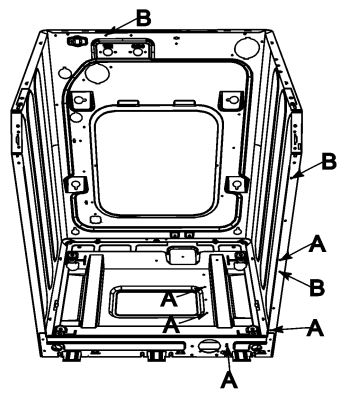

Section: CABINET

Model: MAH6700AWW

- A: 23
- B: 37