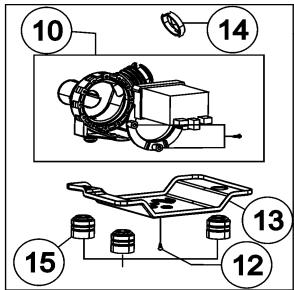

Section: CABINET

Model: MAH6700AWW