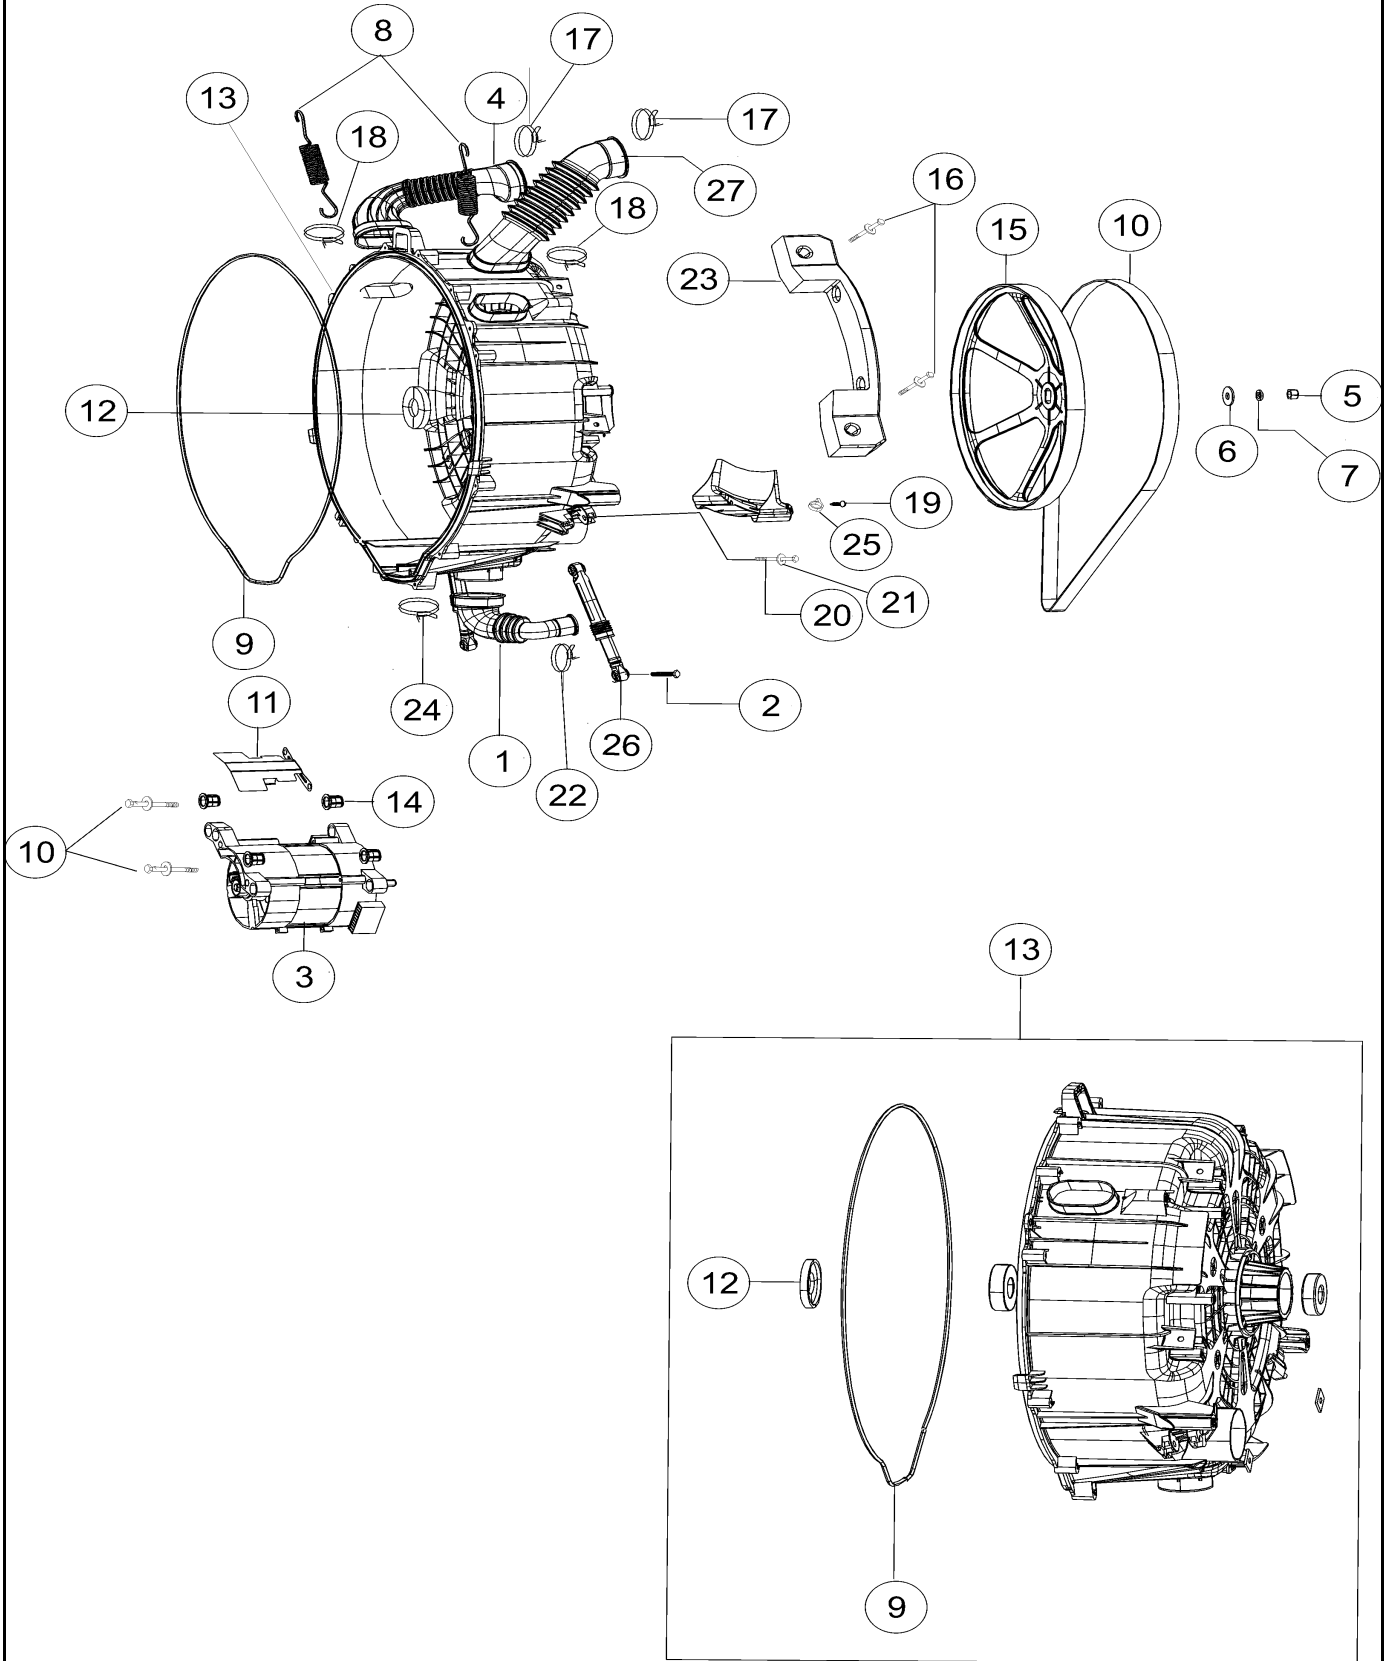

Section: TUB BACK

Model: MAH6700AWW

LW13-88

Section: TUB BACK

No.	Part No.	Description	Series	Qty
1	34001294	HOSE-DRAIN	10	1
2	34001147	BOLT/SCREW-PUMP BRACKET	10	4
3	34001437	MOTOR - DRUM	10	1
4	34001295	HOSE-O.F. (1)	10	1
5	34001271	NUT-HEX	10	1
6	34001406	WASHER-PLAIN	10	1
7	34001273	WASHER-SPRING	10	1
8	34001274	SPRING-HANGER	10	2
9	34001296	PACKING-TUB	10	1
10	34001411	BELT-TIMING GEAR	10	1
11	34001415	COVER-MOTOR	10	1
12	34001408	SEAL-OIL	10	1
12	34001463	BRACKET, REAR	11	1
13	34001439	ASSY-SEMI TUB BACK	10	1
13	34001458	OUTER TUB, REAR	12	1
14	34001157	BUSHING-MOTOR	10	4
15	34001412	PULLEY	10	1
16	34001158	ASSY-BOLT	10	2
17	34001297	BAND-RING	10	1
18	34001297	BAND-RING	10	1
19	34001232	SCREW-TAPPING	10	2
20	34001148	BOLT-HEX	10	2
21	34001272	WASHER-PLAIN	10	2
22	34001161	CLIP-HOSE	10	1
23	34001413	WEIGHT-BALANCER	10	1
24	34001289	CLAMPER-HOSE	10	1
25	34001438	CABLE CLAMP	10	2
26	34001292	DAMPER-SHOCK	10	2
27	34001293	HOSE-O.F.	10	1

*Color Code (-)=Not Shown #=Series, Serial Prefix or Run No., N=Not Available