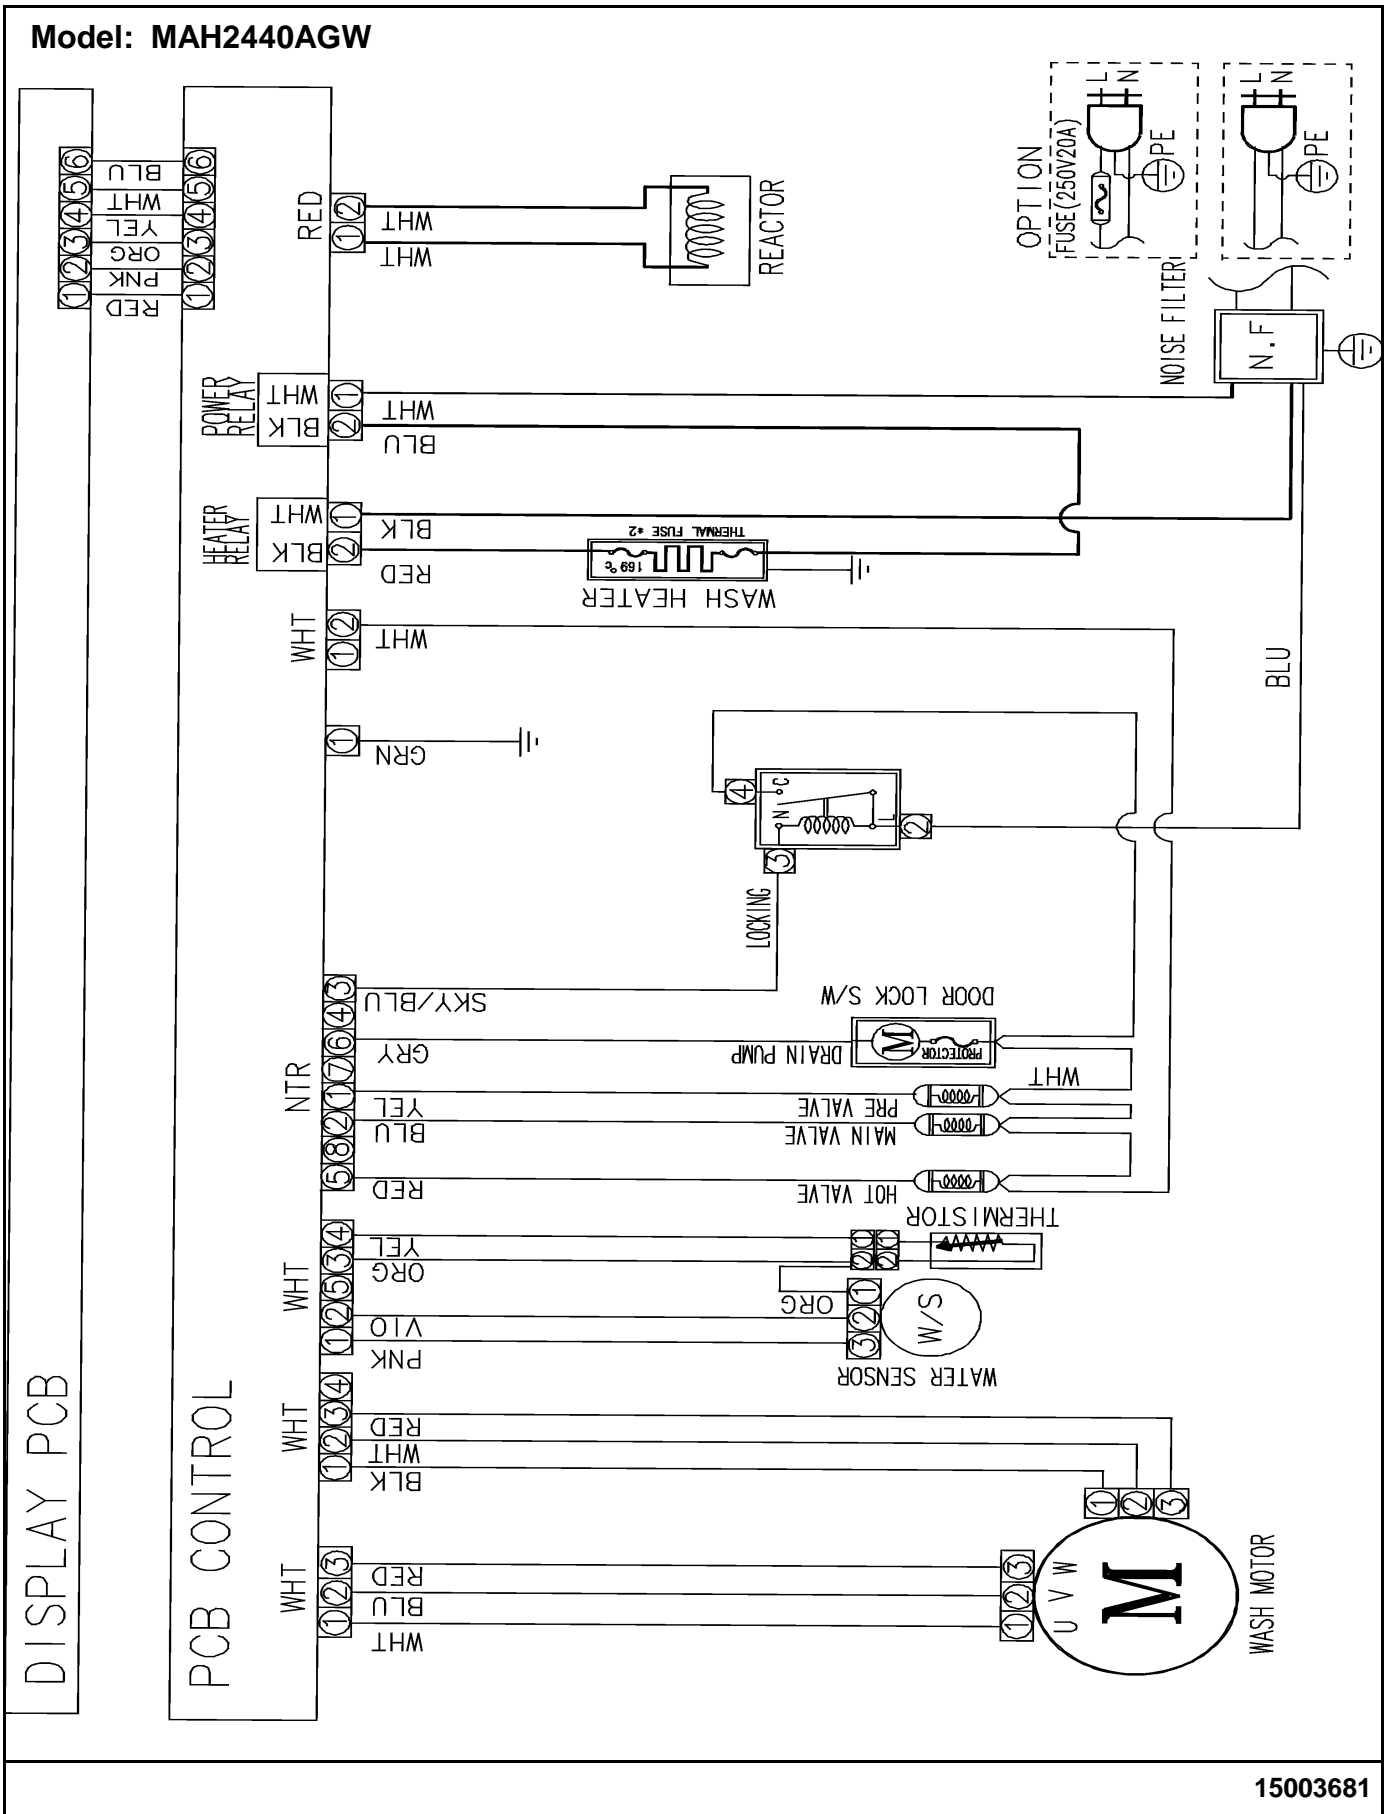

## Section: TUB

No.	Part No.	Description	Series	Qty
1	34001156	WEIGHT-BALANCE (L)	10	1
2	34001158	ASSY-BOLT	10	3
3	34001349	ASSY-BOLT	10	2
4	34001160	WEIGHT-BALANCER (U)	10	1
5	34001124	PULLEY - WASHER	10	1
6	6002-001199	SCREW-TAPPING	10	1
7	34001154	ASSY-BOLT	10	1
8	34001165	CLAMP-HOSE	10	2
9	34001251	SCREW-TAPPING	10	2
10	34001163	BRACKET-NUT	10	1
11	34001157	BUSHING-MOTOR	10	2
12	34001158	ASSY-BOLT	10	2
13	34001351	MOTOR-DRUM	10	1
14	34001168	BRACKET-NUT	10	2
15	34001352	ASSY-TUB BACK	10	1
16	34001159	SEAL-OIL	10	1
17	34001123	PACKING-TUB	10	1
18	34001175	ASSY-DRUM	10	1
19	34001120	HOSE-DRAWER TUB	10	1
20	34001161	CLIP-HOSE	10	1
21	34001353	TUB-FRONT	10	1
22	34001356	BRACKET-HEATER	10	1
23	34001119	HOSE-AIR	10	1
24	34001127	VANE-CHECK	10	1
25	34001219	SCREW-BAFFLE	10	1
26	34001168	BRACKET-NUT	10	5
27	34001091	ASSY-HOSE PRESSURE	10	1
28	34001208	CLAMP-HOSE	10	1
29	12002606	ASSY-DOOR KIT	10	1
30	34001113	ASSY-CLAMP DIAPHGRAM	10	1
31	34001354	DOOR-DIAPHRAGM	10	1
32	34001116	ASSY-WIRE DIAPHGRAM	10	1
33	34001169	SPRING-CLAMP	10	1
34	34001170	SPONGE-HOSE AIR	10	1
35	34001171	DRUM-LIFTER (BAFFLE)	10	3
36	34001219	SCREW-BAFFLE	10	1
37	34001212	SCREW-OUTER TUB FRONT TO BACK	10	11
38	34001355	HEATER	10	1

\*Color Code (-)=Not Shown #=Series, Serial Prefix or Run No., N=Not Available

**Section: SUPPLEMENTAL INFORMATION**

No.	Part No.	Description	Series	Qty
1	34001350	ASSY-WIRE HARNESS (MOTOR)	10	1
2	34001475	ASSY-M.WIRE HARNESS	10	1
3	34001223	BOLT-SPANER	10	1
4	34001203	EMI FILTER	10	1
5	34001360	ASSY POWER CORD	10	1
6	34001361	ASSY POWER CORD	10	1
7	34001220	24" STACKING KIT (MAL2424AXX)	10	1
8	DC68-02127A	MANUAL, USE & CARE	10	1
8	W10126688	MANUAL, USE & CARE	11	1
9	34001395	CAP-FIXER	10	1

\*Color Code (-)=Not Shown #=Series, Serial Prefix or Run No., N=Not Available

Section: WIRING INFORMATION

Model: MAH2440AGW

15003681