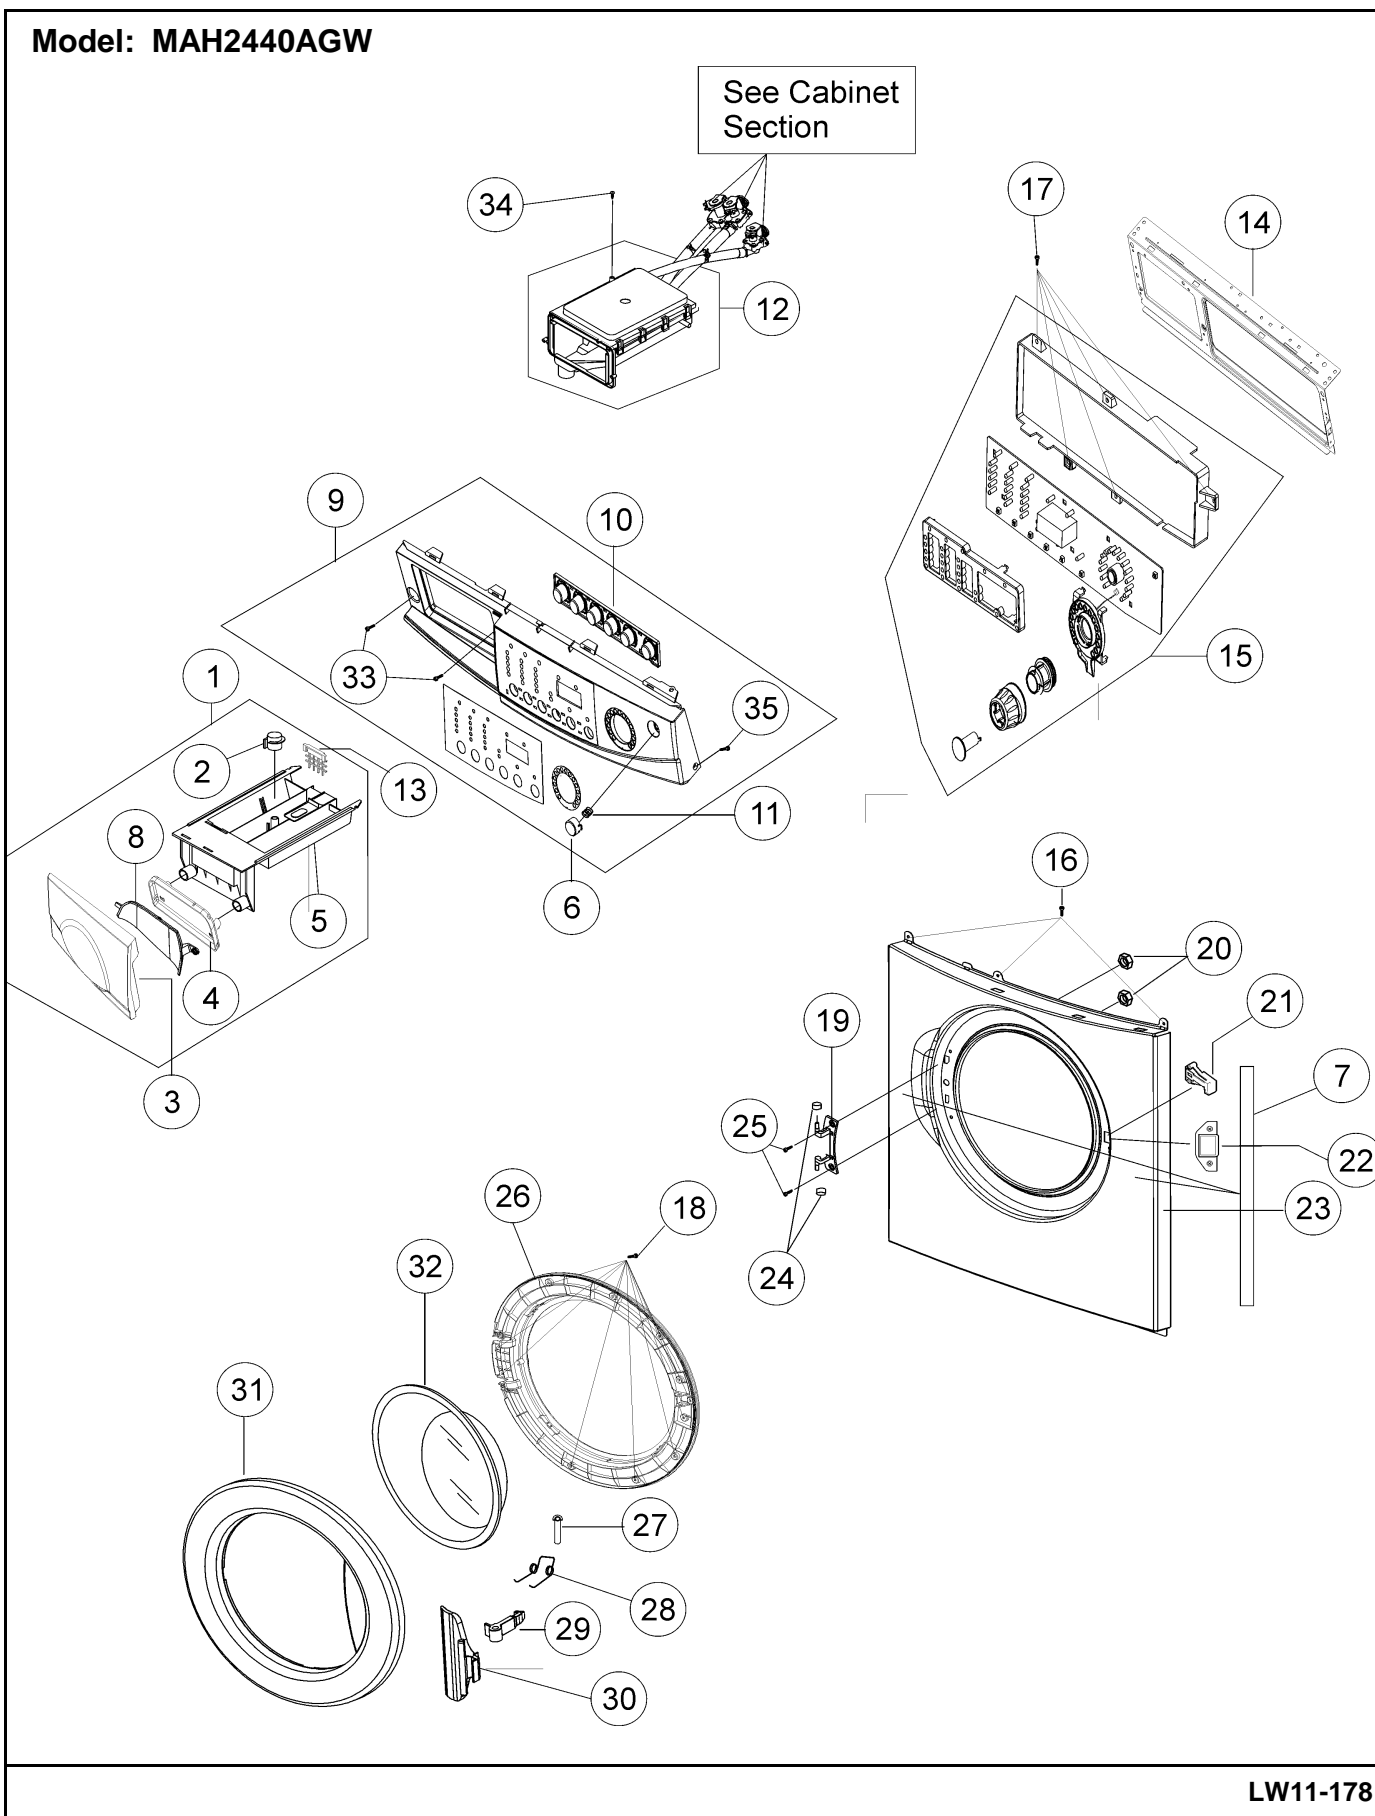

## Repair Parts List

MODEL NUMBER

MAH2440AGW

When requesting service or ordering parts, always provide the following information:

- Product Type
- Part Number
- Model Number
- Part Description

**MAYTAG**®

©2005 Maytag Services

Section: CONTROL PANEL - FRONT

Model: MAH2440AGW

LW11-178

## Section: CONTROL PANEL - FRONT

No.	Part No.	Description	Series	Qty
1	34001489	ASSY-PCB PART	10	1
2	34001087	CAP-RINSE	10	1
3	34001344	PANEL-DRAWER	10	1
4	34001345	HANDLE-DRAWER	10	1
5	34001103	BODY-DRAWER	10	1
6	35001053	BUTTON-PUSH (P)	10	1
7	34001375	SPONGE-EPDM	10	1
8	34001374	COVER-PANEL	10	1
9	12002618	CONTROL BOARD ASSY (24"INT)	10	1
9	34001490	ASSY-PCB PART	11	1
9	34001346	ASSY-PANEL CONTROL	10	1
10	35001069	BUTTON-PUSH (F)	10	1
11	35001068	SPRING ETC-BUTTON	10	1
12	34001102	ASSY-HOUSING DRAWER	10	1
13	34001317	SCREW-SPECIAL	10	1
14	34001100	ASSY-FRAME PLATE	10	1
15	34001368	ASSY-PCB PARTS	10	1
15	34001489	ASSY-PCB PART	11	1
16	35001166	SCREW-TAPPING	10	6
17	6002-000213	SCREW-TAPPING	10	5
18	6002-001006	SCREW-TAPPING;TH,+,2S,M4,L12,-	10	11
19	34001215	HINGE-DOOR	10	1
20	34001144	NUT-FLANGE	10	2
21	34001474	DOOR SWITCH	10	1
22	34001051	COVER-FRONT (DOOR)	10	1
23	34001145	ASSY-FRAME FRONT LU	10	1
24	34001192	GUIDE-HINGE	10	1
25	6002-001006	SCREW-TAPPING;TH,+,2S,M4,L12,-	10	2
26	34001179	HOLDER-GLASS	10	1
27	34001194	GUIDE-BAR	10	1
28	34001195	SPRING-HANDLE	10	1
29	34001111	LEVER-DOOR	10	1
30	34001196	HANDLE-DOOR	10	1
31	34001178	COVER-DOOR	10	1
32	34001106	DOOR-GLASS	10	1
33	34001214	SCREW-CONSOLE TO FRONT FRAME	10	2
34	6002-000473	SCREW-TAPPING	10	1
35	34001213	SCREW-PAINTED, SIDE PANEL	10	1