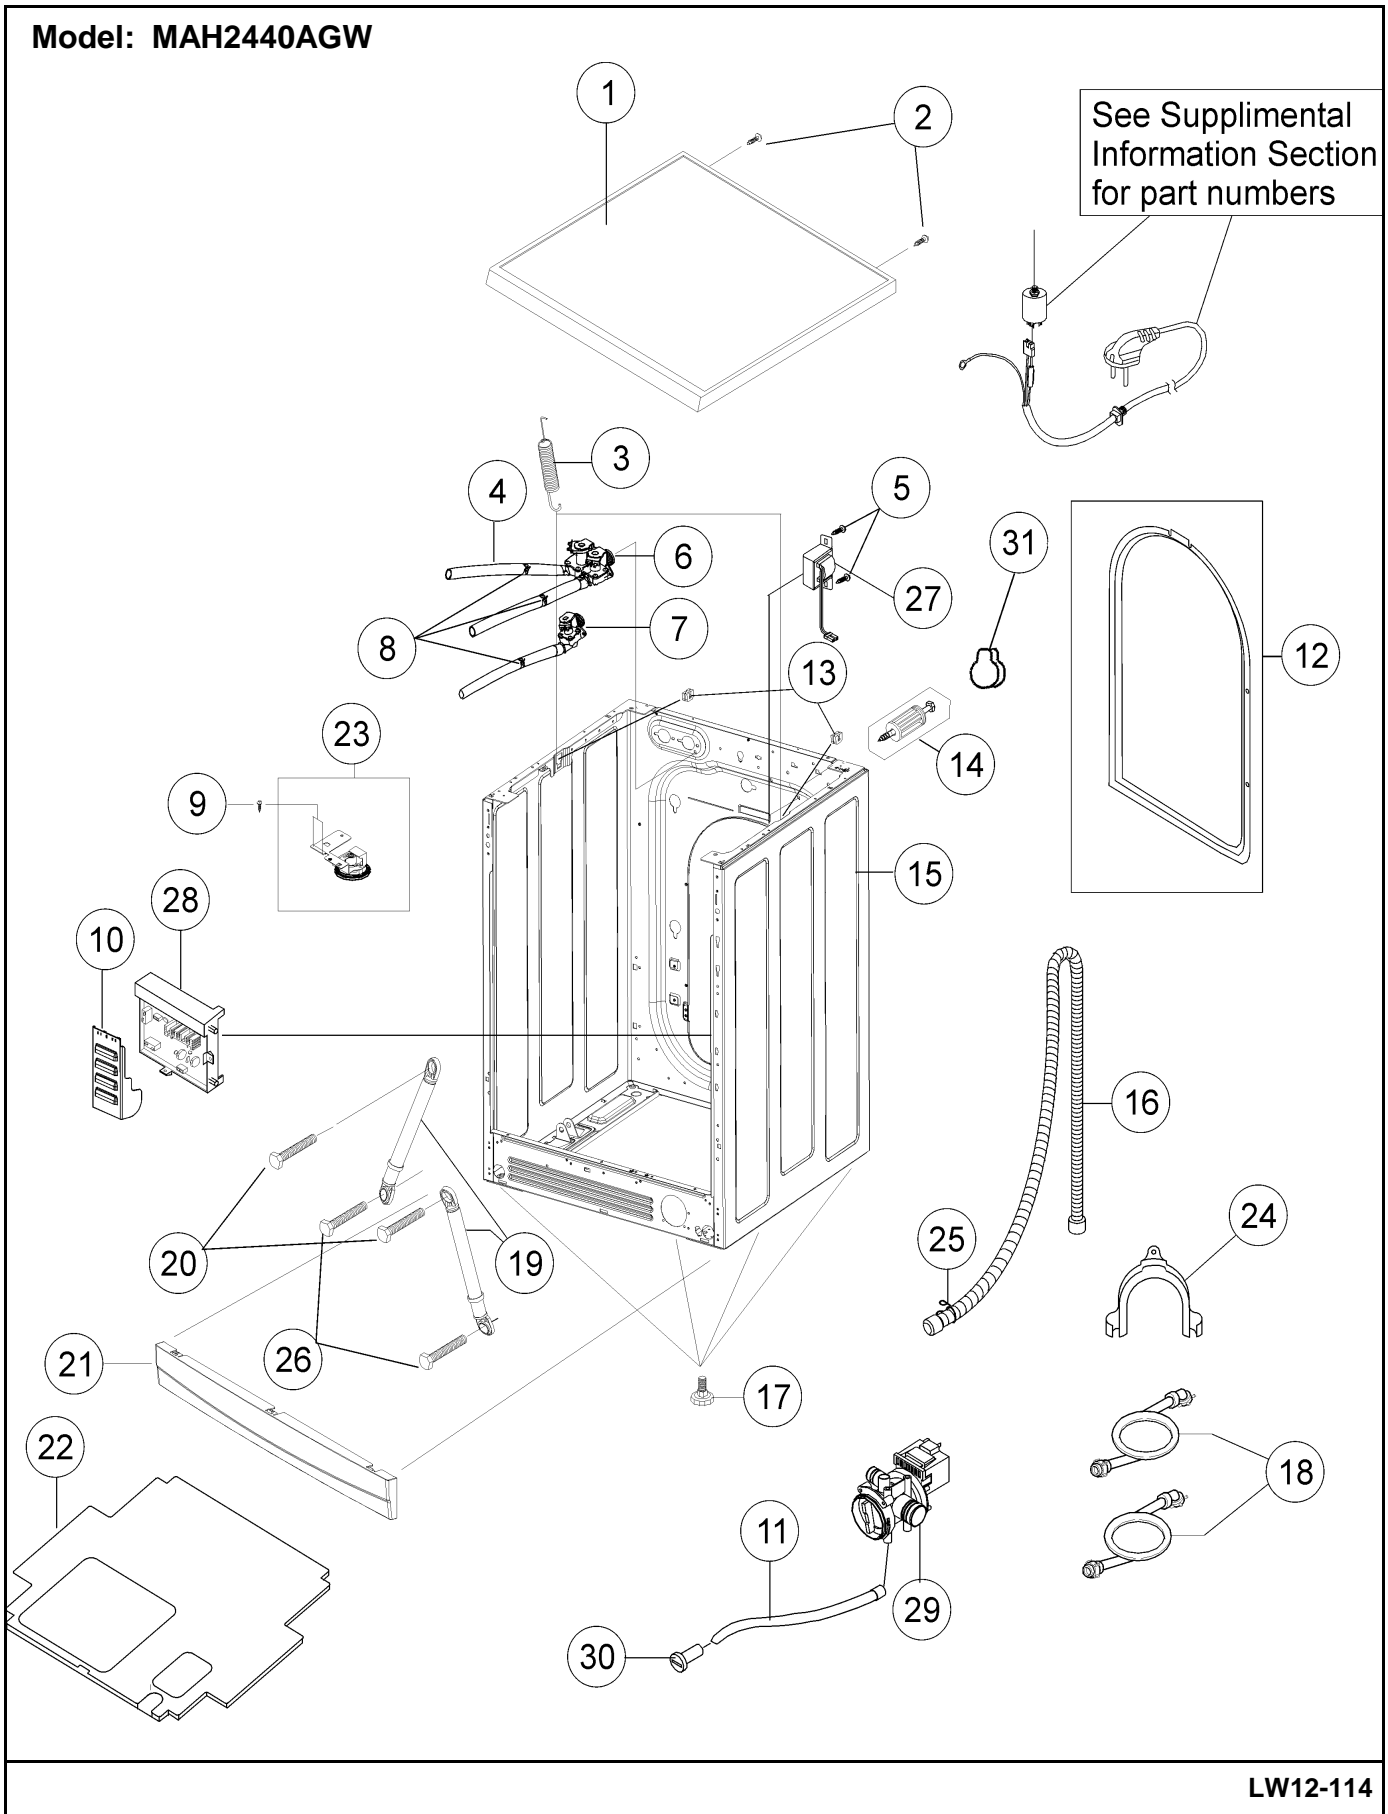

Section: CABINET

Model: MAH2440AGW

LW12-114

Section: CABINET

No.	Part No.	Description	Series	Qty
1	34001128	ASSY-COVER TOP	10	1
2	34001185	SCREW-TAPPING	10	2
3	34001137	SPRING-HANGER	10	2
4	34001249	HOSE-DRAWER	10	1
5	6002-000213	SCREW-TAPPING	10	2
6	34001358	VALVE-WATER	10	1
7	34001359	VALVE-WATER	10	1
8	34001208	CLAMP-HOSE	10	6
9	6006-001170	SCREW-ASSY TAPP	10	2
10	34001372	GUIDE-COVER PCB	10	1
11	34001371	HOSE-DRAIN	10	1
12	34001092	COVER-BACK (ACCESS)	10	1
13	34001097	GUIDE-SPRING - WASHER ONLY	10	2
14	34001134	ASSY-FIXER TUB	10	5
15	34001362	ASSY-FRAME	10	1
16	34001363	ASSY-HOSE DRAIN (O)	10	1
17	34001096	ASSY-LEG	10	4
18	34001396	HOSE-WATER - HOT	10	1
18	34001364	HOSE-WATER - COLD	10	1
19	34001447	DAMPER	13	1
19	34001132	DAMPER-SHOCK	10	2
20	34001148	BOLT-HEX	10	2
21	34001365	COVER-FRONT (L)	10	1
22	34001198	SHUTTER	10	1
23	34001209	ASSY-SENSOR/PRESSURE SWITCH	10	1
24	34001200	GUIDE-HOSE	10	1
25	34001366	BAND-RING	10	1
26	34001147	BOLT/SCREW-PUMP BRACKET	10	2
27	34001367	TRANS-REACTOR V	10	1
28	34001368	ASSY-PCB PARTS	10	1
29	34001370	ASSY-PUMP DRAIN	10	1
30	34001369	CAP-DRAIN	10	1
31	34001395	CAP-FIXER	10	1

*Color Code (-)=Not Shown #=Series, Serial Prefix or Run No., N=Not Available