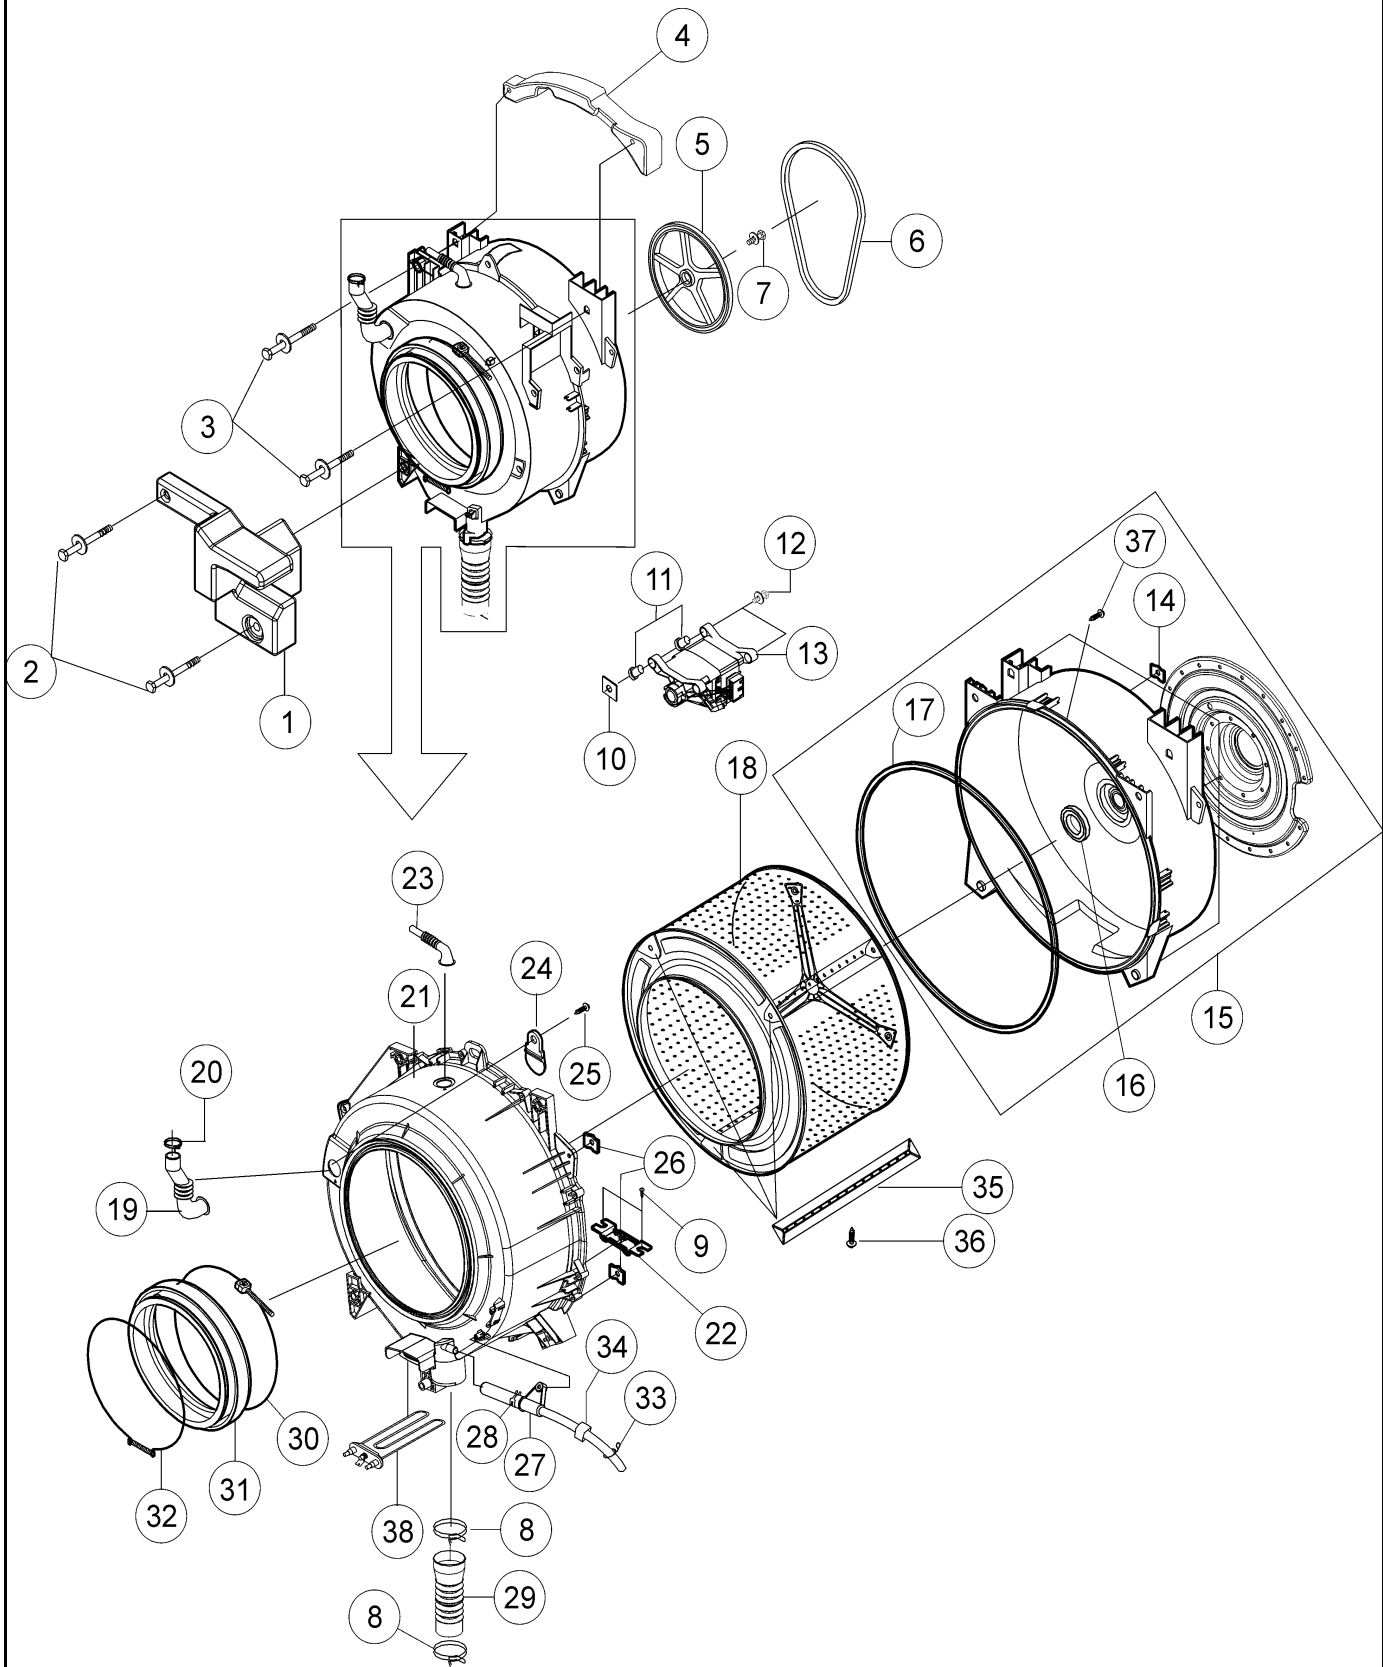

Section: TUB

Model: MAH2440AGW

LW13-83

Section: TUB

No.	Part No.	Description	Series	Qty
1	34001156	WEIGHT-BALANCE (L)	10	1
2	34001158	ASSY-BOLT	10	3
3	34001349	ASSY-BOLT	10	2
4	34001160	WEIGHT-BALANCER (U)	10	1
5	34001124	PULLEY - WASHER	10	1
6	6002-001199	SCREW-TAPPING	10	1
7	34001154	ASSY-BOLT	10	1
8	34001165	CLAMP-HOSE	10	2
9	34001251	SCREW-TAPPING	10	2
10	34001163	BRACKET-NUT	10	1
11	34001157	BUSHING-MOTOR	10	2
12	34001158	ASSY-BOLT	10	2
13	34001351	MOTOR-DRUM	10	1
14	34001168	BRACKET-NUT	10	2
15	34001352	ASSY-TUB BACK	10	1
16	34001159	SEAL-OIL	10	1
17	34001123	PACKING-TUB	10	1
18	34001175	ASSY-DRUM	10	1
19	34001120	HOSE-DRAWER TUB	10	1
20	34001161	CLIP-HOSE	10	1
21	34001353	TUB-FRONT	10	1
22	34001356	BRACKET-HEATER	10	1
23	34001119	HOSE-AIR	10	1
24	34001127	VANE-CHECK	10	1
25	34001219	SCREW-BAFFLE	10	1
26	34001168	BRACKET-NUT	10	5
27	34001091	ASSY-HOSE PRESSURE	10	1
28	34001208	CLAMP-HOSE	10	1
29	12002606	ASSY-DOOR KIT	10	1
30	34001113	ASSY-CLAMP DIAPHGRAM	10	1
31	34001354	DOOR-DIAPHRAGM	10	1
32	34001116	ASSY-WIRE DIAPHGRAM	10	1
33	34001169	SPRING-CLAMP	10	1
34	34001170	SPONGE-HOSE AIR	10	1
35	34001171	DRUM-LIFTER (BAFFLE)	10	3
36	34001219	SCREW-BAFFLE	10	1
37	34001212	SCREW-OUTER TUB FRONT TO BACK	10	11
38	34001355	HEATER	10	1

*Color Code (-)=Not Shown #=Series, Serial Prefix or Run No., N=Not Available