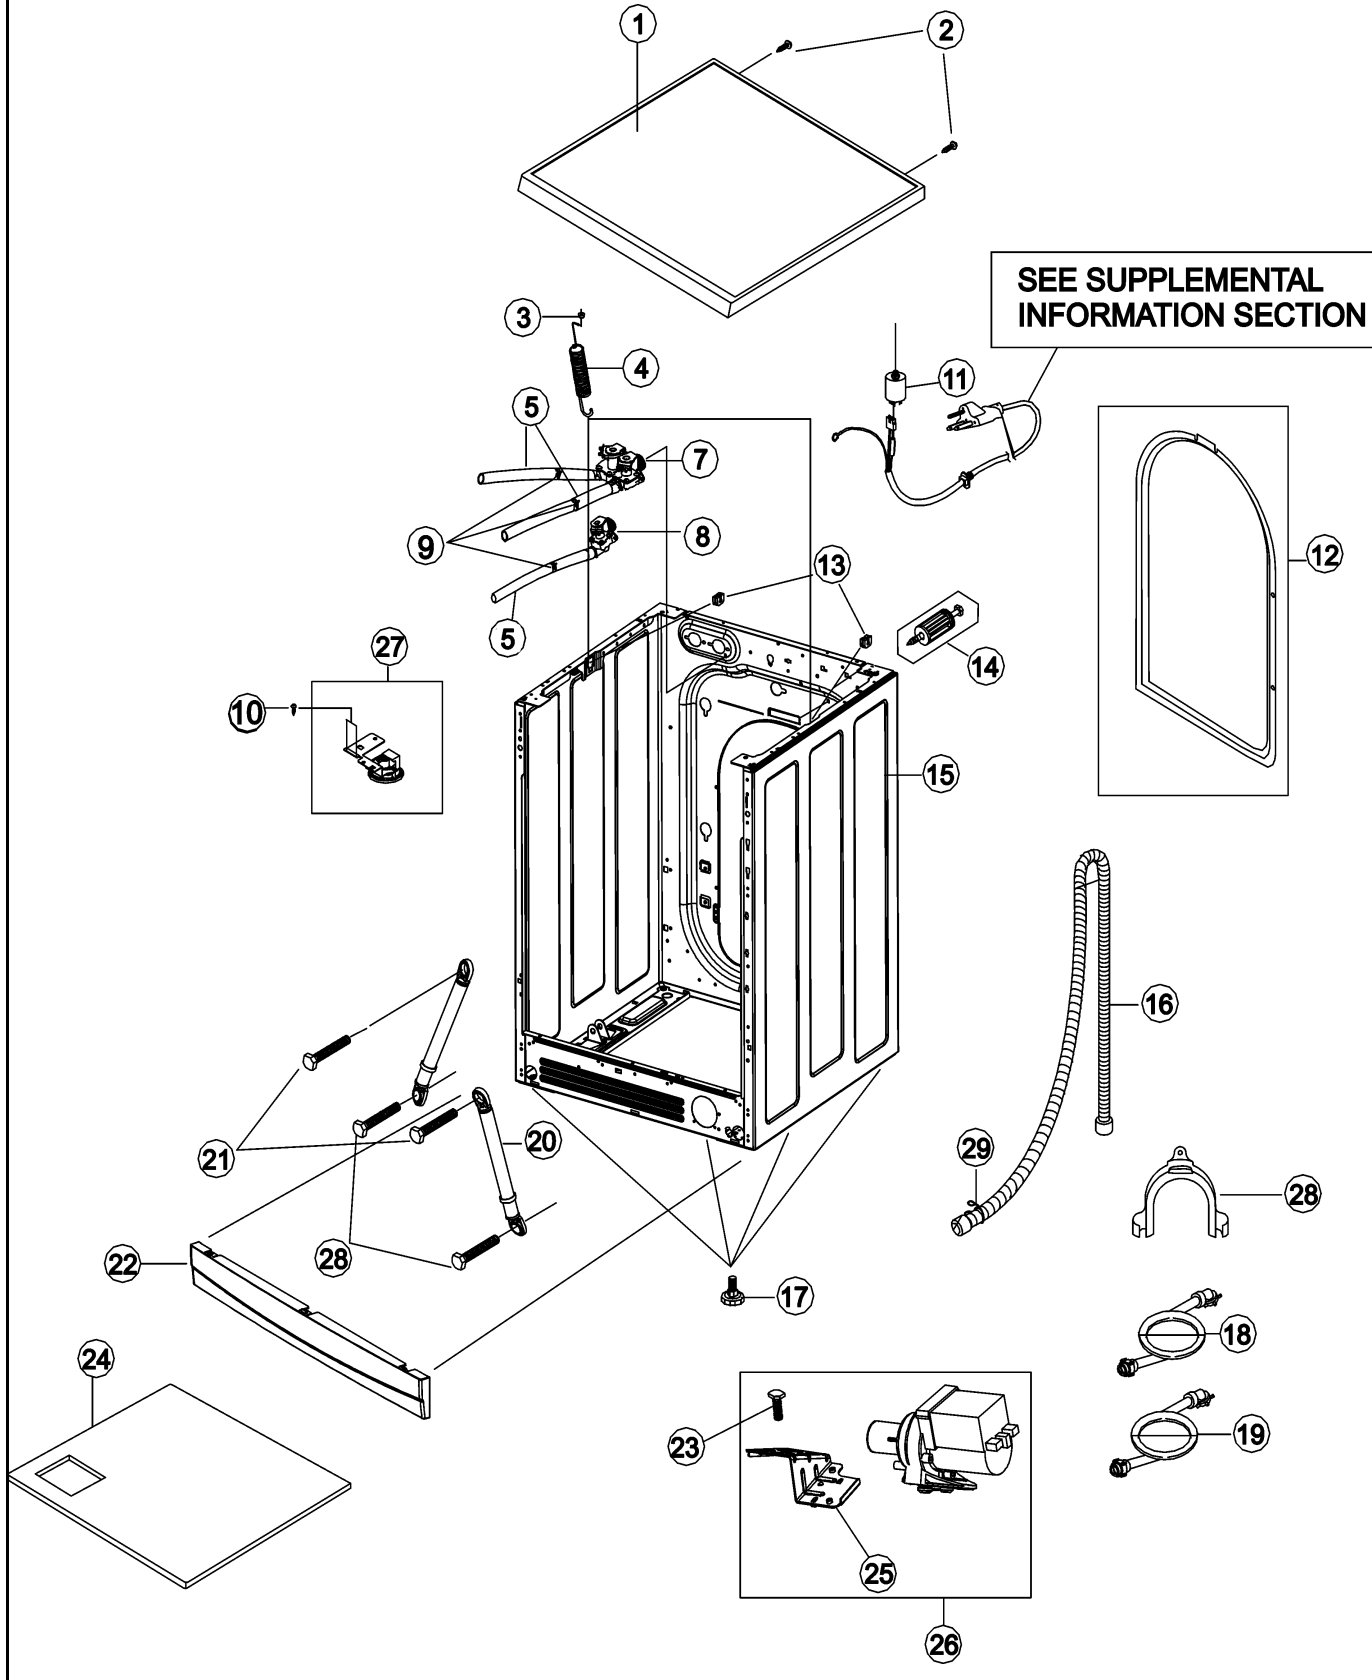

Section: CABINET

Model: MAH2400AWW

LW12-112

Section: CABINET

No.	Part No.	Description	Series	Qty
1	34001128	ASSY-COVER TOP	10	1
2	34001185	SCREW-TAPPING	10	5
3	34001150	SLEEVE-PLUG	10	1
4	34001137	SPRING-HANGER	10	1
5	34001249	HOSE-DRAWER	10	1
6	34001210	HOSE-DISPENSER (.28)	10	1
7	34001151	VALVE-WATER (COLD)	10	1
8	34001131	VALVE-WATER (HOT)	10	1
9	34001208	CLAMP-HOSE	10	1
10	6006-001170	SCREW-ASSY TAPP	10	1
11	34001203	EMI FILTER	10	2
12	34001092	COVER-BACK (ACCESS)	10	1
13	34001097	GUIDE-SPRING - WASHER ONLY	10	1
14	34001134	ASSY-FIXER TUB	10	4
15	34001129	ASSY-FRAME (CABINET)-WASHER LU	10	1
16	34001095	ASSY-HOSE DRAIN	10	1
17	34001096	ASSY-LEG	10	4
18	34001089	ASSY-HOSE WATER (HOT)	10	1
19	34001094	ASSY-HOSE WATER (COLD)	10	1
20	34001447	DAMPER	13	2
20	34001132	DAMPER-SHOCK	10	2
21	34001148	BOLT-HEX	10	2
22	35001007	COVER-FRONT (L)	10	1
23	34001147	BOLT/SCREW-PUMP BRACKET	10	2
24	34001198	SHUTTER	10	1
25	34001199	BRACKET-PUMP	10	1
26	34001098	ASSY-PUMP DRAIN	10	1
27	34001209	ASSY-SENSOR/PRESSURE SWITCH	10	1
28	34001336	HOSE-HANGER	10	1
29	34001224	BAND RING, RETAINER	10	1

*Color Code (-)=Not Shown #=Series, Serial Prefix or Run No., N=Not Available