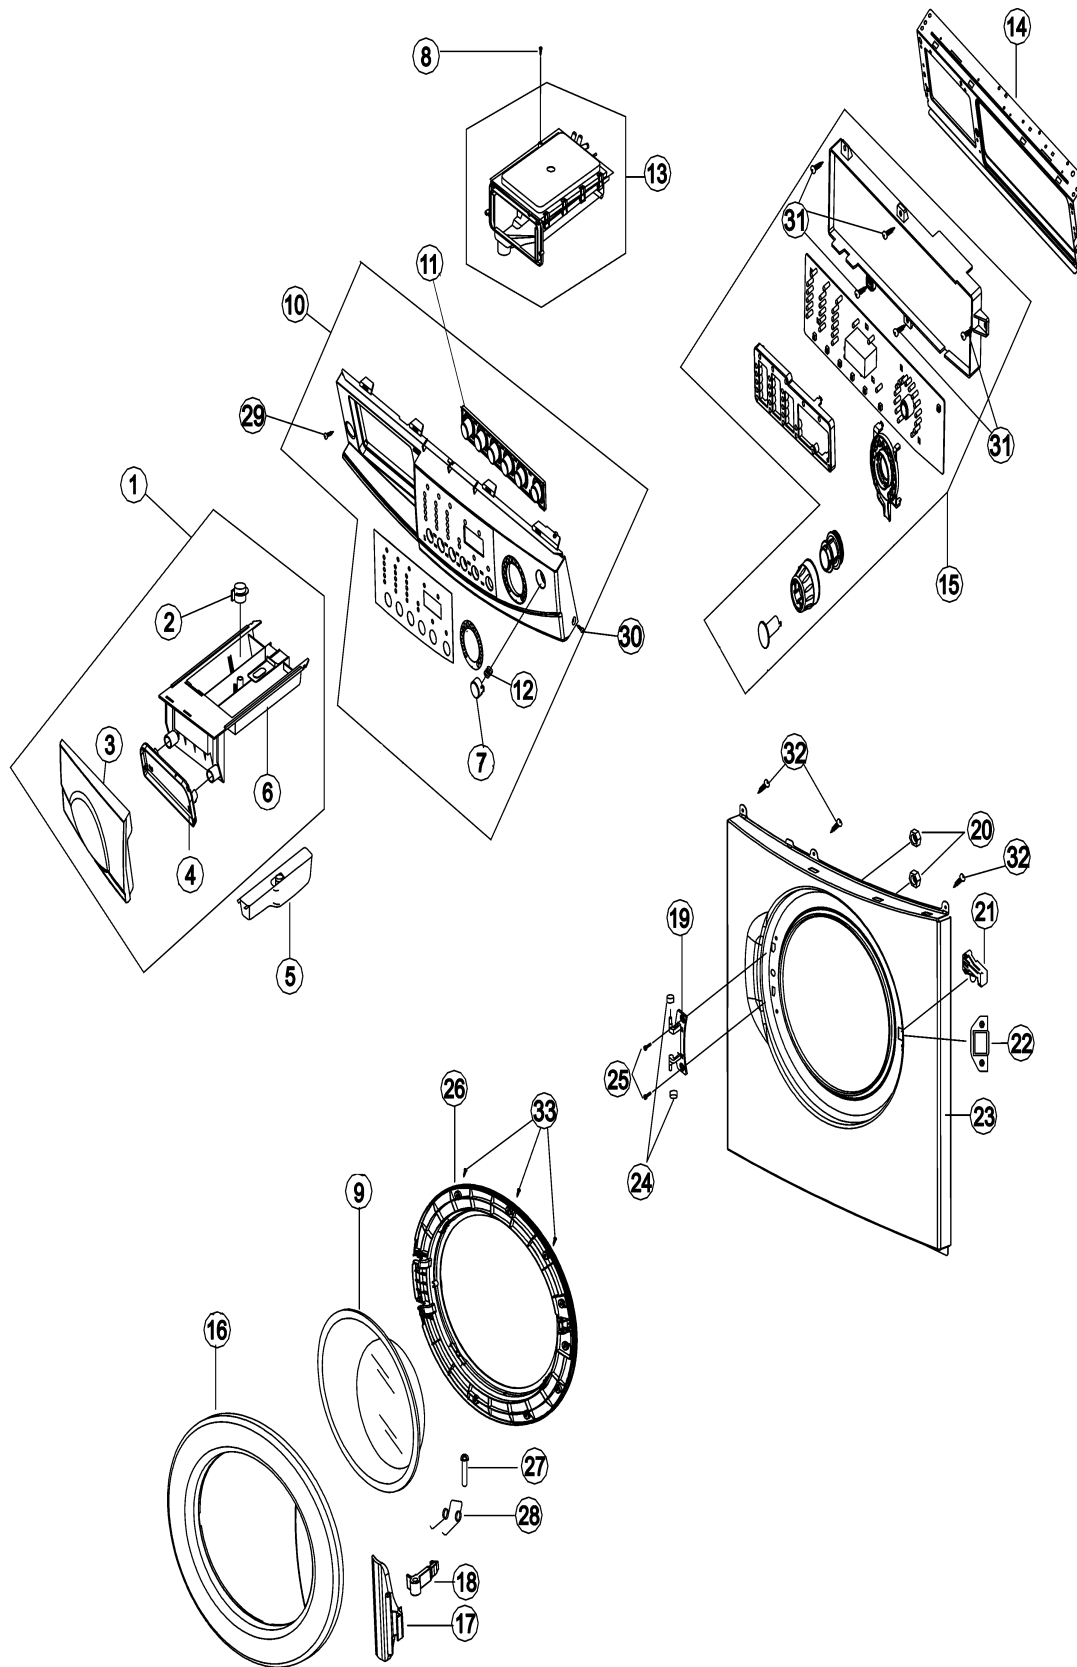

*Color Code (-)=Not Shown #=Series, Serial Prefix or Run No., N=Not Available

Section: DOOR - FRONT PANEL

Model: MAH2400AWW

LW18-21

Section: DOOR - FRONT PANEL

No.	Part No.	Description	Series	Qty
1	34001197	ASSY., DISPENSER DRAWER	10	1
2	34001087	CAP-RINSE	10	1
3	34001141	PANEL-DRAWER	10	1
4	34001190	HANDLE-DRAWER	10	1
5	34001191	ASSY-COVER DRAWER	11	1
5	34001278	CUP, BLEACH	10	1
6	34001103	BODY-DRAWER	10	1
7	35001053	BUTTON-PUSH (P)	10	1
8	6002-000213	SCREW-TAPPING	10	1
9	34001106	DOOR-GLASS	10	1
10	34001086	ASSY-PANEL CONTROL	10	1
11	35001069	BUTTON-PUSH (F)	10	1
12	35001068	SPRING ETC-BUTTON	10	1
13	34001102	ASSY-HOUSING DRAWER	10	1
14	34001100	ASSY-FRAME PLATE	10	1
15	12002616	CONTROL BOARD ASSY (24"HH)	11	1
15	34001176	ASSY PCB PARTS	10	1
15	12002651	CONTROL BOARD ASSEMBLY (24"HH)	12	1
16	34001178	COVER-DOOR	10	1
17	34001196	HANDLE-DOOR	10	1
18	34001111	LEVER-DOOR	10	1
19	34001215	HINGE-DOOR	10	1
20	34001144	NUT-FLANGE	10	2
21	34001011	DOOR-LOCK S/W	10	1
22	34001051	COVER-FRONT (DOOR)	10	1
23	34001145	ASSY-FRAME FRONT LU	10	1
24	34001192	GUIDE-HINGE	10	2
25	34001193	SCREW-TAPPING	10	2
26	34001179	HOLDER-GLASS	10	1
27	34001194	GUIDE-BAR	10	1
28	34001195	SPRING-HANDLE	10	1
29	34001214	SCREW-CONSOLE TO FRONT FRAME	10	1
30	34001213	SCREW-PAINTED, SIDE PANEL	10	1
31	6002-000213	SCREW-TAPPING	10	1
32	34001211	SCREW-PUMP BRACKET	10	1
33	34001193	SCREW-TAPPING	10	1