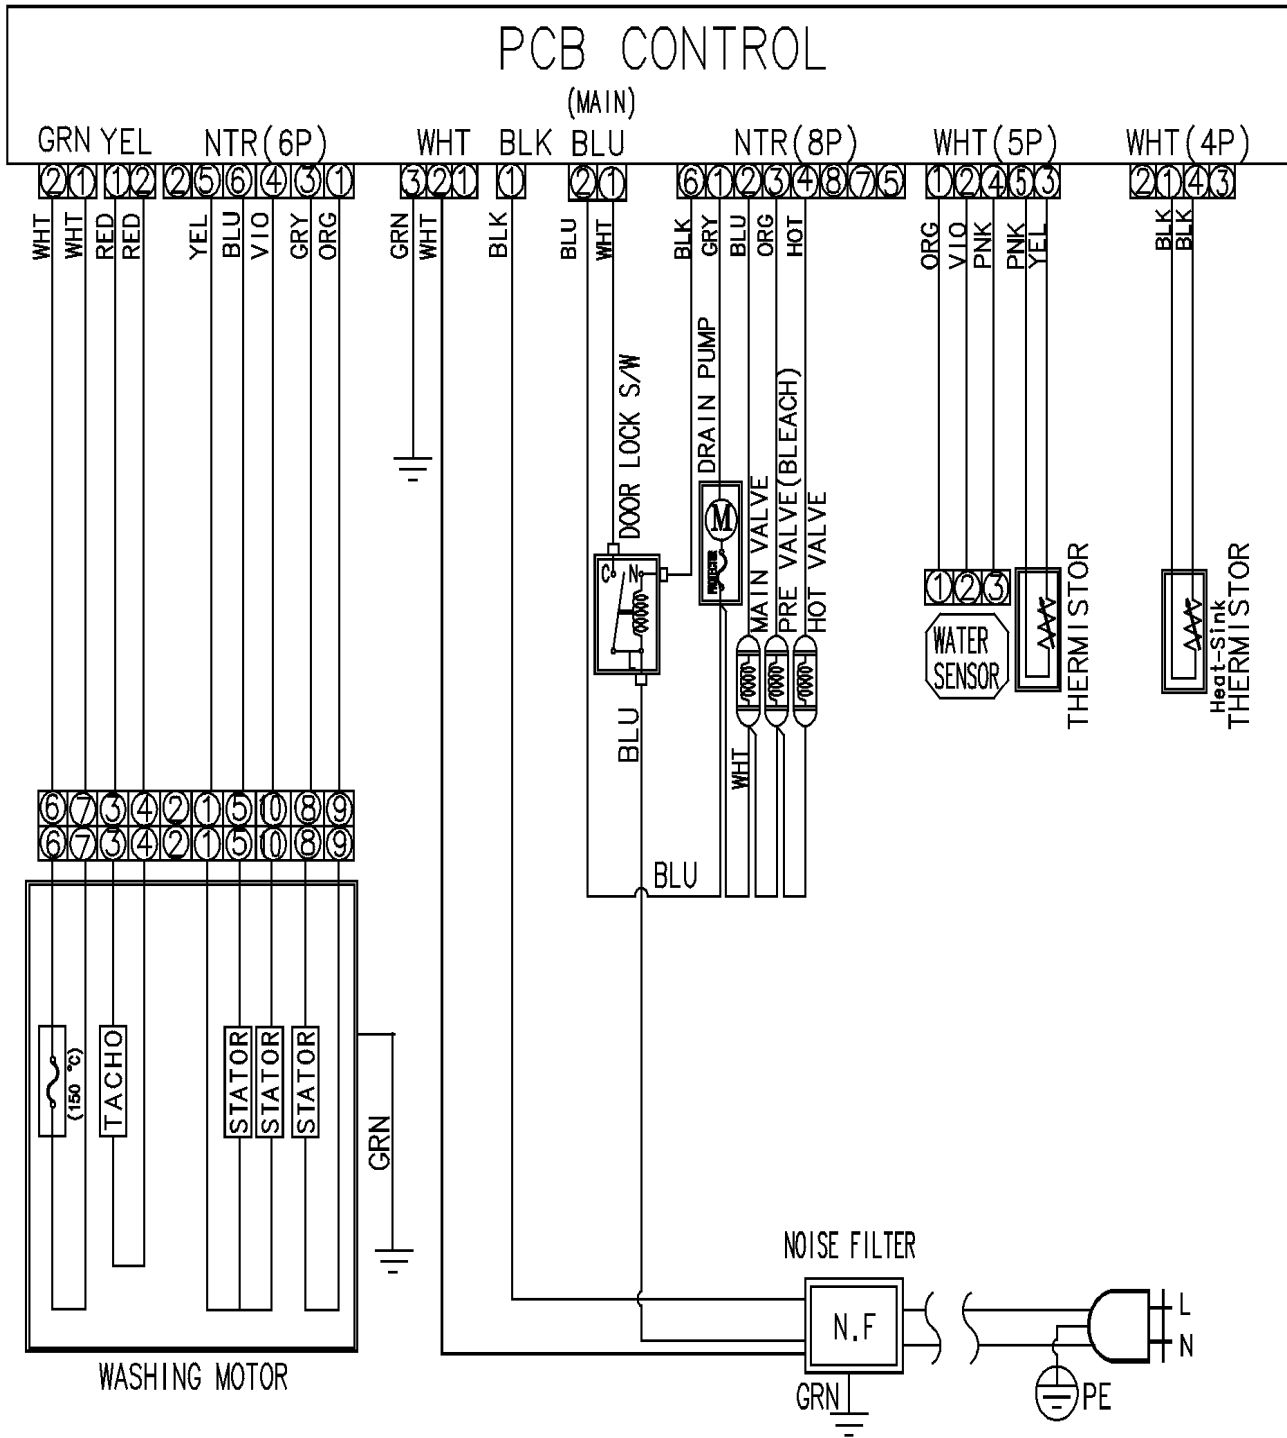

*Color Code (-)=Not Shown #=Series, Serial Prefix or Run No., N=Not Available

Section: SUPPLEMENTAL INFORMATION

No.	Part No.	Description	Series	Qty
1	34001220	24" STACKING KIT (MAL2424AXX)	10	1
2	34001204	POWER CORD	10	1
3	34001085	ASSY-MAIN WIRE HARNESS	10	1
4	34001206	ASSY-WIRE HARNESS (LOWER/MOTOR)	10	1
5	16023430	SVC MAN, DOM WASHER 24"	10	1
6	16023431	TECH SHT, DOM WASHER 24"	10	1
7	W10126688	MANUAL, USE & CARE	14	1
7	2201196	USE & CARE, 24" WASHER	10	1
8	34001223	BOLT-SPANER	10	1
9	34001228	ASSY-WIRE GROUND (OUTER TUB)	10	1
10	34001395	CAP-FIXER	10	1
11	34001134	ASSY-FIXER TUB	10	5
12	12001660	EXTENSION ASSY, DRAIN HOSE	10	1
13	34001395	CAP-FIXER	10	6

*Color Code (-)=Not Shown #=Series, Serial Prefix or Run No., N=Not Available

Section: WIRING INFORMATION

Model: MAH2400AWW

SCHEMATIC DIAGRAM

PCB CONTROL

15003571