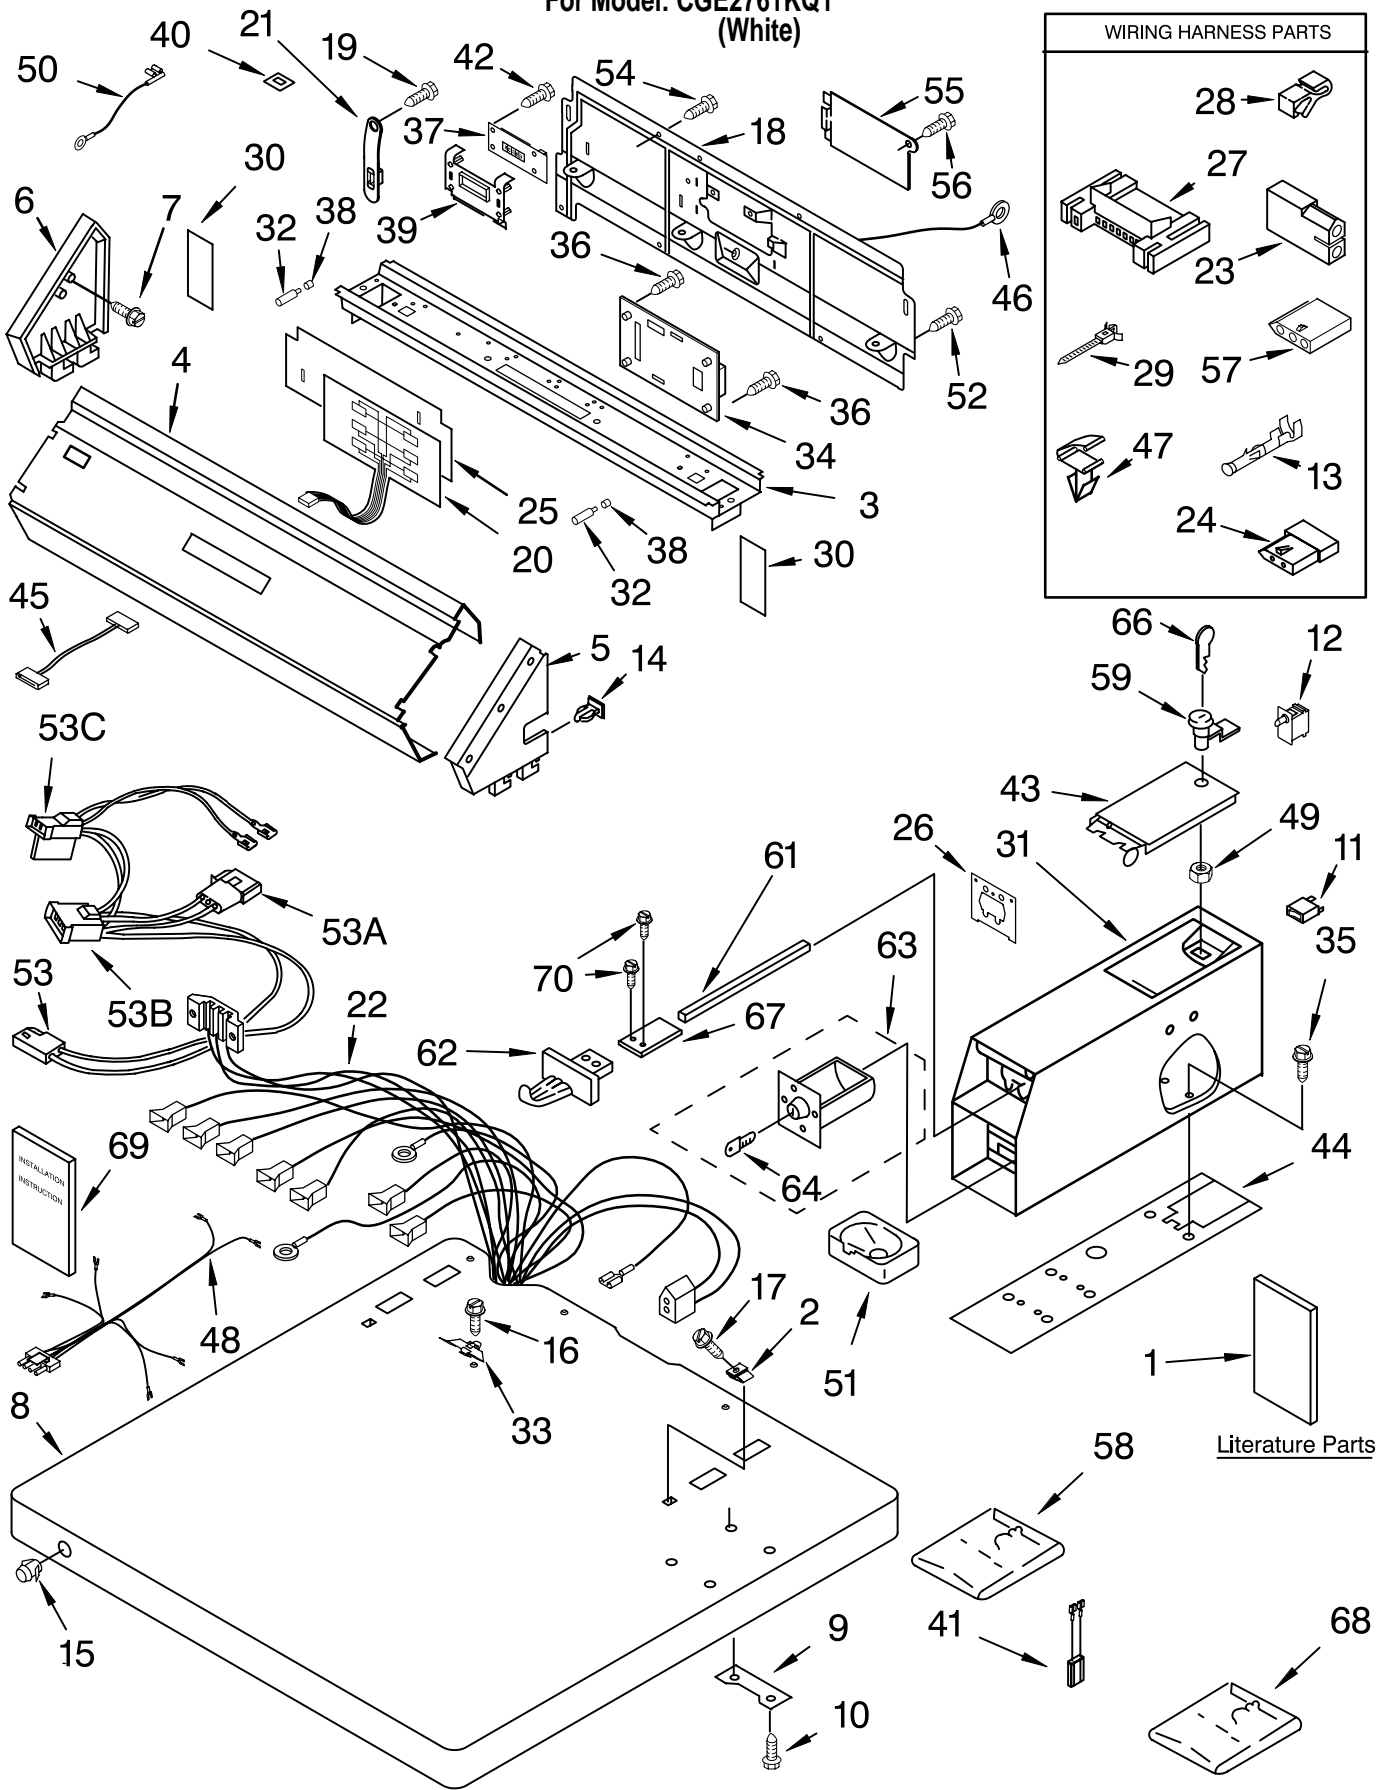

For Model: CGE2761KQ1
(White)

WIRING HARNESS PARTS	
28	
27	
23	
29	
57	
47	
13	
24	

Literature Parts

FOR ORDERING INFORMATION REFER TO PARTS PRICE LIST

TOP AND CONSOLE PARTS

For Model: CGE2761KQ1
(White)

Illus. No.	Part No.	DESCRIPTION	Illus. No.	Part No.	DESCRIPTION	Illus. No.	Part No.	DESCRIPTION
1	LIT8527809	Literature Parts Instructions, Installation	28	357572	Clip, Ground	58	3954807	Kit, Vertical 8-Coin (Includes Illus. 59-62-63 66-67-68 & 69)
	LIT8527854	Wiring Diagram	29	3391018	Tie, Cable			Coin Mechanism Parts, May Be Ordered From Whirlpool Or The Vendor(s) Listed Below.
	LIT8527808	Tech Sheet	30	3950775	Backer Plate Side (2)			
	LIT8533548	Repair Parts List	31	3406994	Case, Meter	59	8316526	Security Lock/Key & Cam Assembly
2	357213	Nut, Push-In	32	3950774	Mounting Stud	61	8318517	Bolt, Slide Mechanism
3	3978858	Bracket, Control	33	3355753	Clip, Static Ground	62	8316520	Slide Mechanism (Vertical 8-Coin) (Dollar Vend) Inserts (Not Shown)
4	8527823	Panel, Control	34	3407165	Board, Control		8316264	Blank
5	8316516	Cap, End (R.H.)	35	3349065	Bolt, 5/16-24 x 1		8316265	25¢
6	3949734	Cap, End (L.H.)	36	3393909	Screw, 8-32 x 7/8	63	8316525	Money Box W/Lock Key (Money Box) (When Ordering, Specify Vendor and Key Number)
7	97787	Screw, 11-16 x 3/4	37	3407166	Board, Display	64		Key (Service Door) (When Ordering, Specify Vendor and Key Number)
8	3954665	Top	38	3951768	Cap, Mounting Stud	66		Extension
9	3347825	Plate-Mounting (2)	39	3406980	Lens, Display	67	8316523	Kit, Decal
10	98445	Screw, 10-16 x 3/4	40	3363338	Clip, (3)	69	8316532	Installation Instructions Coin Kit
11	3402784	Switch, Diagnostic	41	3406196	A.C. Line Filter	70	3400086	Screw
12	3406406	Switch, Vault-Counter	42	90767	Screw, 8-18 x 3/8			
13	94614	Terminal	43	3351136	Door, Service			
14	689559	Nut, Push-In	44	3954812	Cushion, Meter Case			
15	387371	Lock, Plug *Also Available	45	3955147	Harness Wire (Display)			
	358290	Top Lock	46	3398893	Ground Wire			
16	3393918	Screw, 8-18 x 11/32	47	3394427	Clip, Harness			
17	8281182	Screw, 8-18 x 1-1/4	48	3955145	Harness Wire (Meter Case)			
18	3978608	Panel, Rear (Upper)	49	90406	Nut, Cage			
19	3390647	Screw, 8-18 x 1/2	50	3401706	Ground Wire (Control Board)			
20	3407171	Switch, Membrane	51	385421	Funnel, Coin			
21	8318255	Strap, Console	52	90864	Screw, 10-24 x 1/2 (Ground)			
22	8529871	Harness, Main	53	3401850	Harness, Gas			
23	717252	Receptacle (2-Way)	53A	697779	Plug, 3-Way			
24	717253	Receptacle (2-Way)	53B	3403498	Connector, 3 Position			
25	3950773	Backer Plate	53C	3403499	Connector, 2 Position			
26	3954761	Plate, Chute Adapter (Includes Illus. #51)	54	693995	Screw, 8-18 x 3/8			
27	3395683	Housing, Connector	55	8317340	Cover, Terminal Block			
			56	3390814	Screw, 8-18 x 3/8			
			57	3936144	Connector, 3-Circuit			