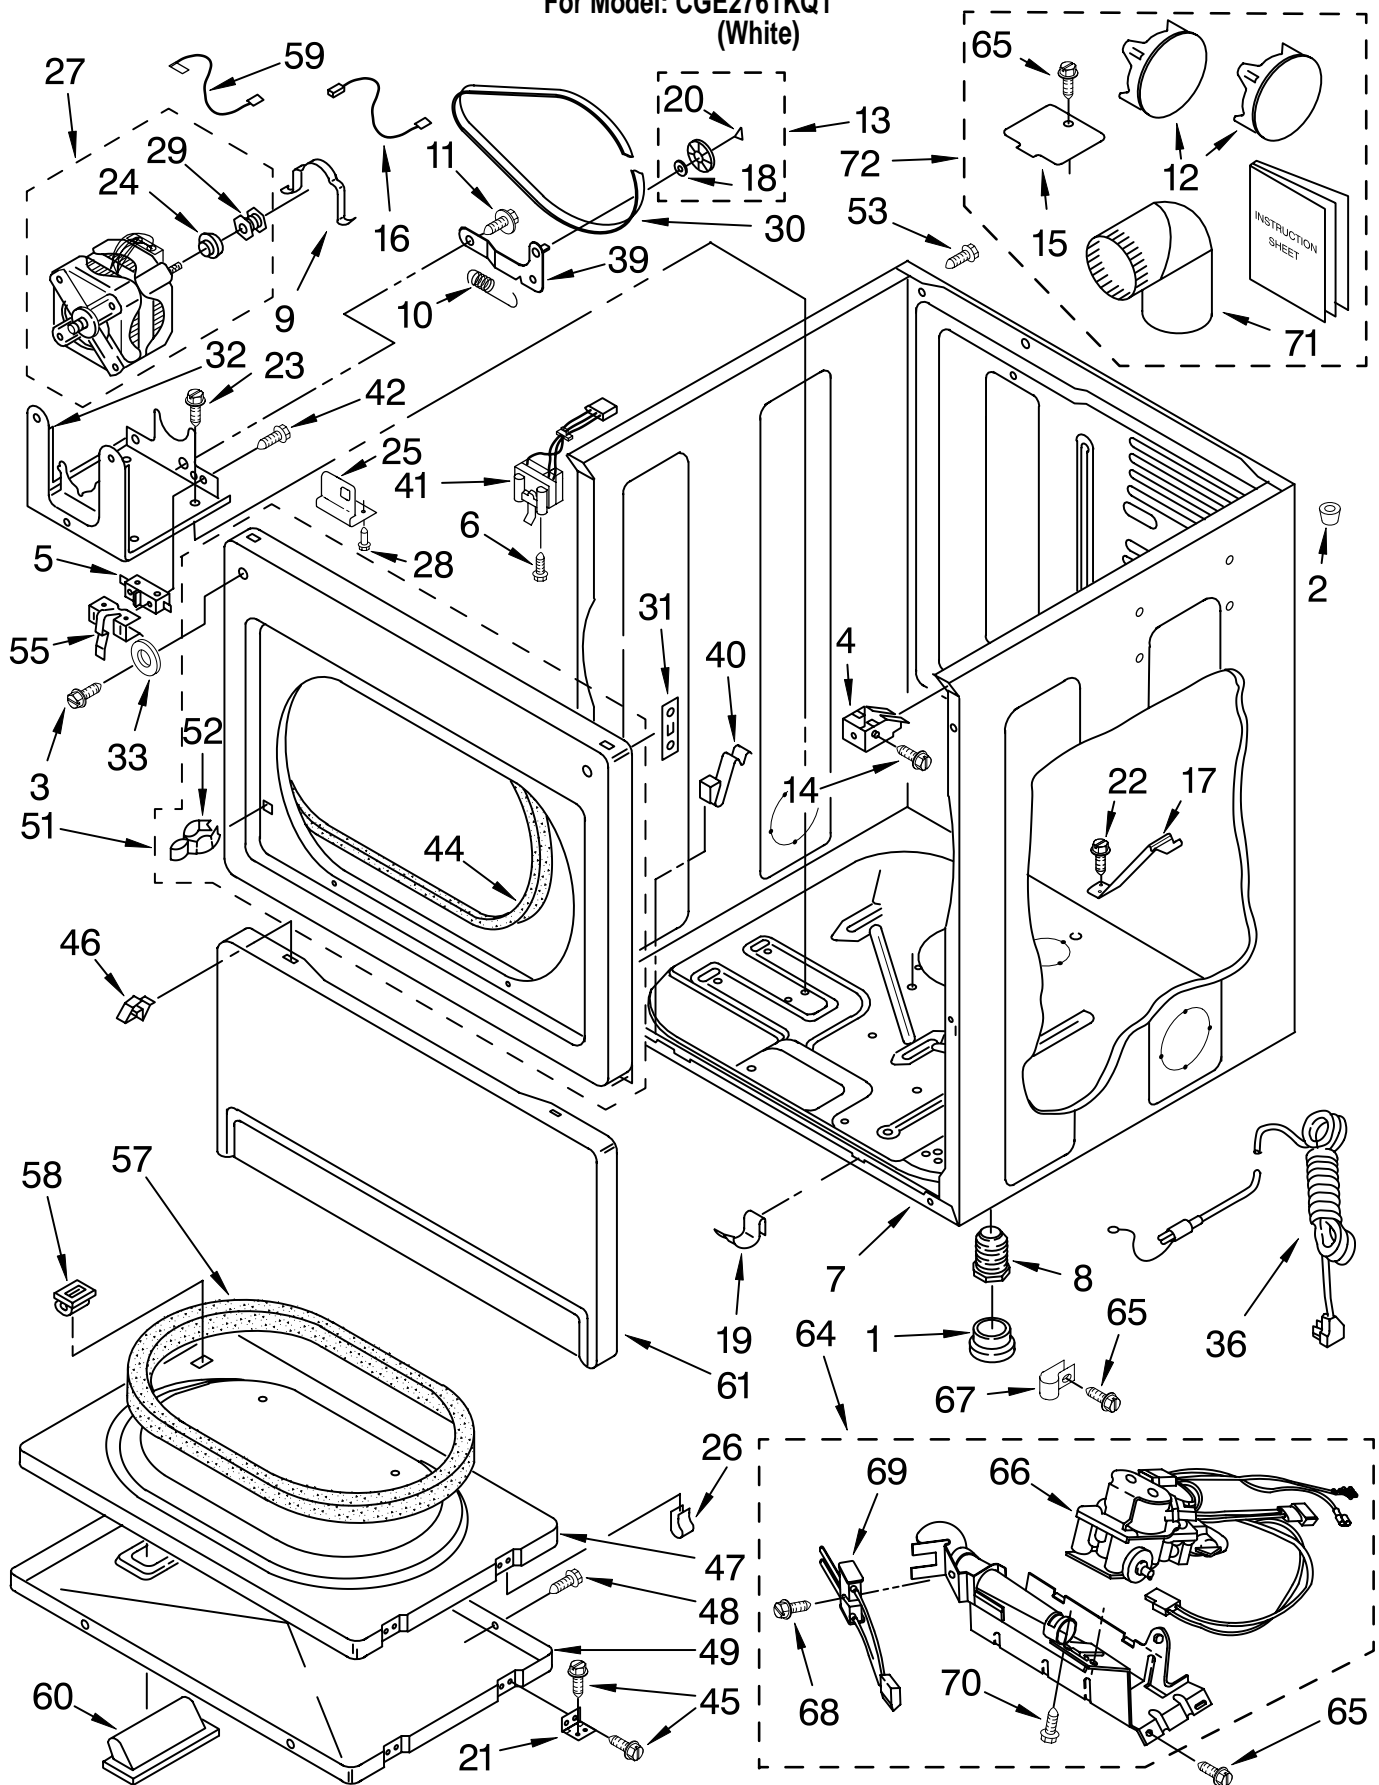

CABINET PARTS

For Model: CGE2761KQ1

(White)

FOR ORDERING INFORMATION REFER TO PARTS PRICE LIST

CABINET PARTS

For Model: CGE2761KQ1
(White)

Illus. No.	Part No.	DESCRIPTION	Illus. No.	Part No.	DESCRIPTION	Illus. No.	Part No.	DESCRIPTION
1	3391943	Boot, Foot	23	3390663	Screw, 10-16 x 1/2	57	3390735	Seal, Door
2	356674	Cone, Wedge	24	3393657	Restrainer, Belt	58	3392538	Catch, Door Assembly
3	3393258	Screw, 10-16 x 1/2	25	3353948	Bracket, Lock	59	3398948	Wire, Jumper
4	3391846	Clip, Front Panel (2)	26	3389249	Nut, "U" (4)	60	3389522	Handle, Door
5	3394881	Switch, Broken Belt	27	8538264	Motor Assembly (60 Hz.)	61	697215	Panel, Toe
6	697773	Screw, 6-20 x 7/8	28	63554	Rivet (2)	64	3401797	Burner Assembly 60 Hz.
7	8310656	Cabinet	29	3389627	Pulley 60 Hz			(Refer To Pages 8 & 9 For Further Breakdown)
8	3392100	Foot, Dryer (Plastic)	30	3387610	Belt, Drive	65	3390647	Screw, 8-18 x 1/2
	279810	Foot - Optional (Extended Length Package Of 2) (Not Included)	31	3390902	Clip, Door Hinge (2)	66	3401775	Valve, Gas (Complete) 60 Hz
9	660658	Clamp, Motor (2)	32	3387118	Bracket, Motor	67	3387561	Clamp, Pipe
10	3387374	Spring, Idler	33	3392186	Washer	68	3393909	Screw, 8-32 x 5/8
11	3389420	Retainer, Idler	36	3401401	Cord, Power	69	686590	Ignitor
12	697750	Plug, Multivent	39	3388674	Bracket, Idler	70	3387057	Screw, 8-18 x 3/8
13	3388672	Pulley Assembly	40	3388600	Clip, Lint Duct	71	279731	4" - 90° Elbow
14	3391915	Screw, 10-16 x 1	41	3406109	Door Switch Assembly			Optional Parts Not Included
15	3394331	Plate, Cover	42	98129	Screw, 6/20 x 1 1/16			Dryer Exhaust Kit (For Side & Bottom Venting)
16	3394081	Wire, Belt Switch	44	3387242	Seal, Front Panel			
17	8529757	Bracket, Burner	45	342055	Screw, 8-18 x 1/2			
18	233520	Washer, Thurst	46	3388229	Retainer			
19	297092	Clip (2)	47	3392563	Door, Rear			
20	690997	Tri-Ring	48	694091	Screw, 8-18 x 3/8			
21	3389247	Hinge And Pin (2)	49	3387872	Door, Front			
22	693995	Screw, 8-18 x 3/8	51	3393081	Lower Front Panel			
			52	696144	Strike, Door			
			53	697776	Screw, Ground 10-16 x 1/2			
			55	8066120	Lever, Snap Switch	72	279818	White

FOR ORDERING INFORMATION REFER TO PARTS PRICE LIST