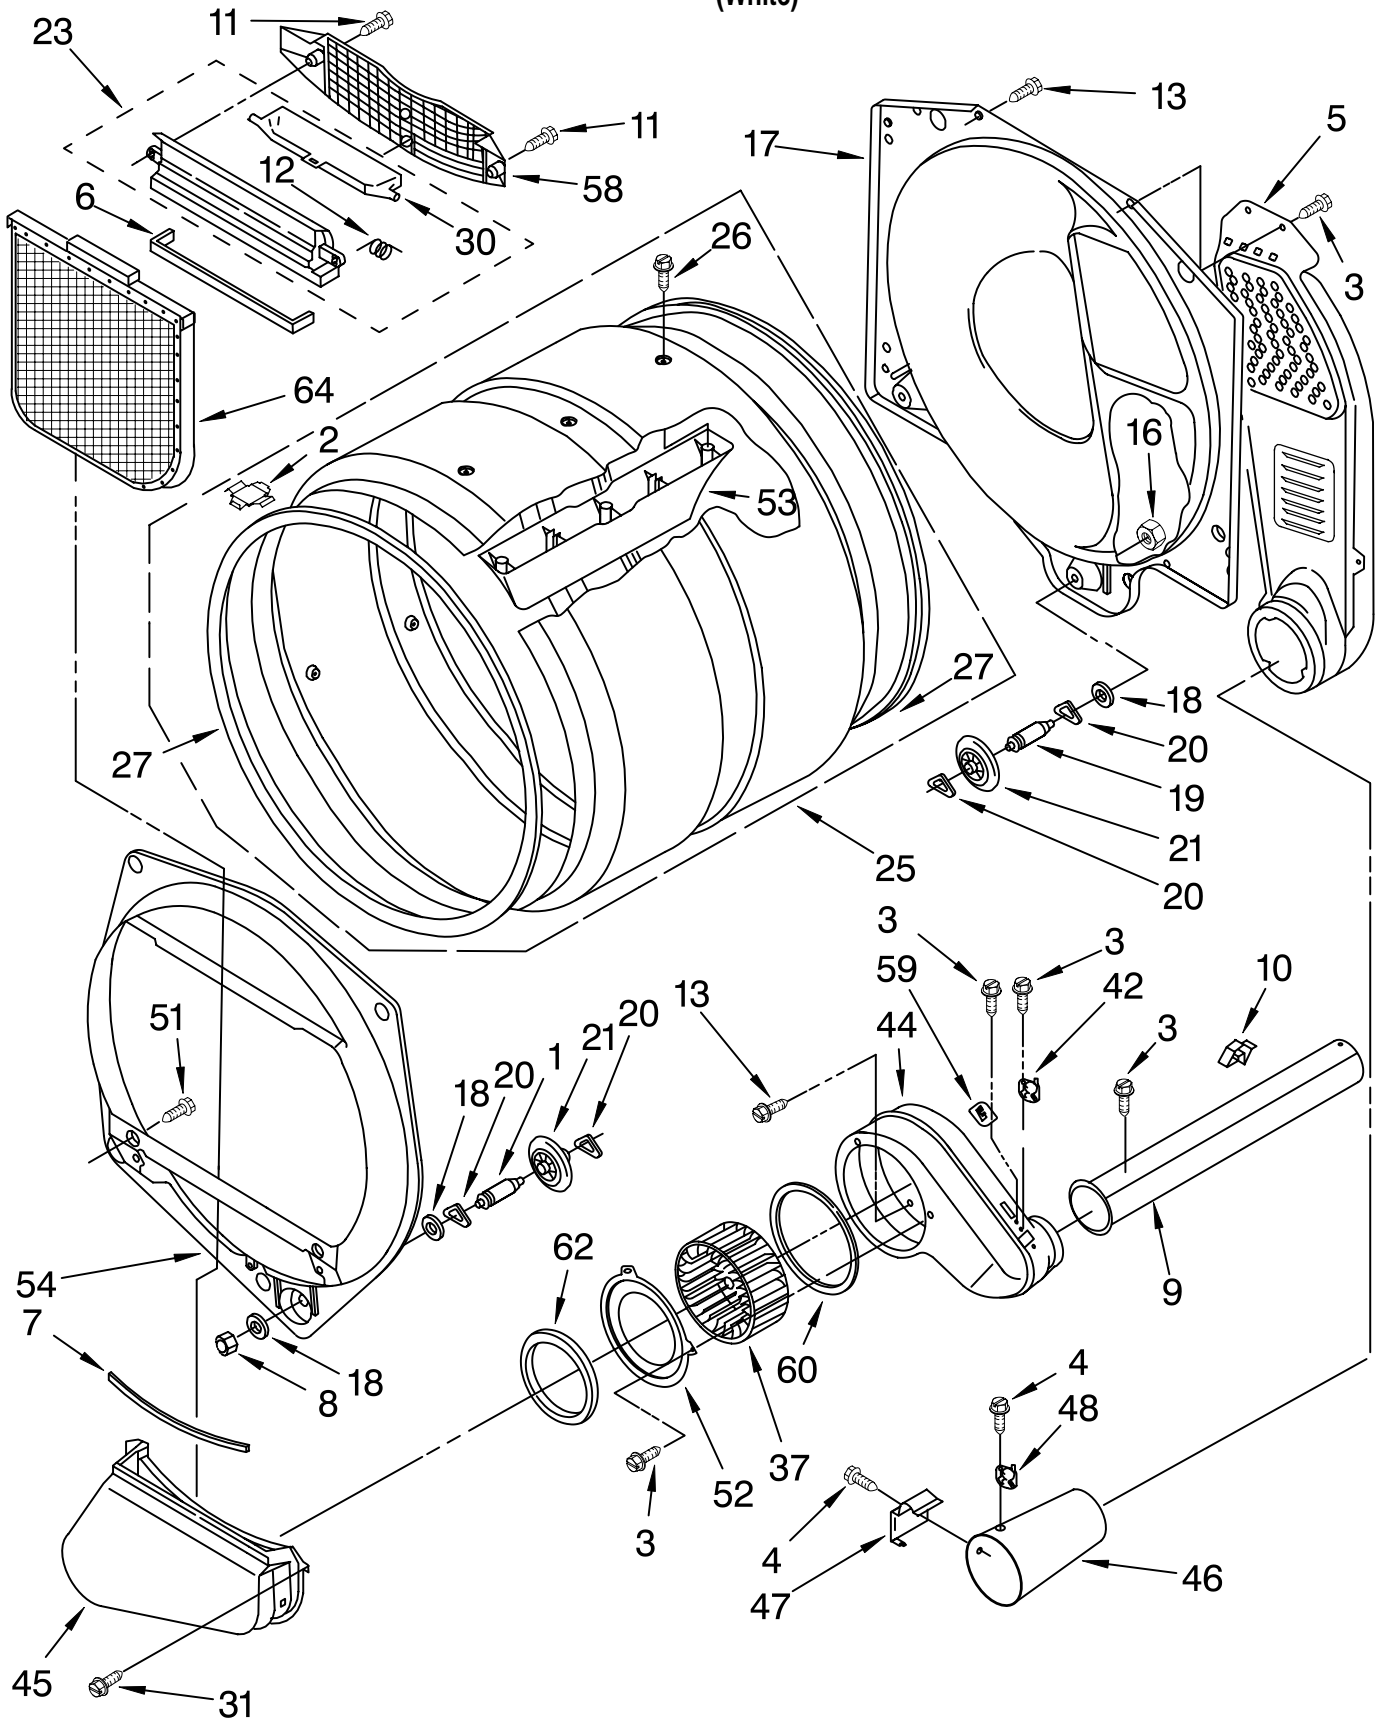

BULKHEAD PARTS

For Model: CGE2761KQ1
(White)

FOR ORDERING INFORMATION REFER TO PARTS PRICE LIST

BULKHEAD PARTS

For Model: CGE2761KQ1
(White)

Illus. No.	Part No.	DESCRIPTION	Illus. No.	Part No.	DESCRIPTION	Illus. No.	Part No.	DESCRIPTION
1	3399508	Shaft, R.H. Thread	13	3390647	Screw, 8-18 x 1/2	44	8541568	Housing, Blower
2	8066086	Drum Hole Plug	16	3387709	Nut, 3/8-16 (L.H.)	45	8530036	Lint Duct Assembly
3	3390646	Screw, 8-18 x 5/16	17	3387809	Bulkhead, Rear	46	8066047	Funnel, Burner
4	90767	Screw, 8-18 x 3/8	18	3387459	Washer, Support	47	338906	Sensor, Radiant
5	3394346	Air Duct Assembly	19	3399509	Shaft, L.H. Thread	48	3391912	Thermostat 255° (124°C)
6	697813	Seal, Outlet Housing	20	690997	Ring, Tri	51	3357011	Screw, 10-16 x 1/2
7	697814	Seal, Drum Front	21	8536973	Roller, Support	52	697771	Cover, Blower (Includes Illus. Nos. 60 & 62)
8	3359452	Nut, 3/8 x 16 (R.H.)	23	3394985	Housing, Outlet	53	697693	Baffle, Drum (3)
9	8318486	Exhaust Pipe	25	8318215	Drum Complete	54	697557	Bulkhead, Front
10	3388229	Clip	26	97787	Screw, 11-16 x 3/4	58	8299979	Grill, Outlet
11	3387230	Screw, 10-16 x 3/4	27	697694	Seal, Drum	59	3392519	Thermal Fuse
12	3394986	Spring, Lint Door	30	3394984	Door, Lint Screen	60	697770	Seal, Cover Plate
			31	487909	Screw, 8-15 x 1/2	62	697769	Seal, Lint Duct
			37	697772	Wheel, Blower	64	3390721	Screen, Lint
			42	3387138	Thermostat			

OPTIONAL PARTS (NOT INCLUDED)

Illus. Part
No. No. DESCRIPTION

ACCESSORY PARTS

4392067 Kit,
Dryer Repair
8522199 Kit, Dryer
Vent Testing

PAINT, TOUCH-UP (1/2oz.)

72017 White

PAINT, PRESSURIZED SPRAY (12 oz.)

350930 White
350938 Primer, Gray

PAINT, BULK (1 qt.)

799344 White (Uncut)

FOR ORDERING INFORMATION REFER TO PARTS PRICE LIST