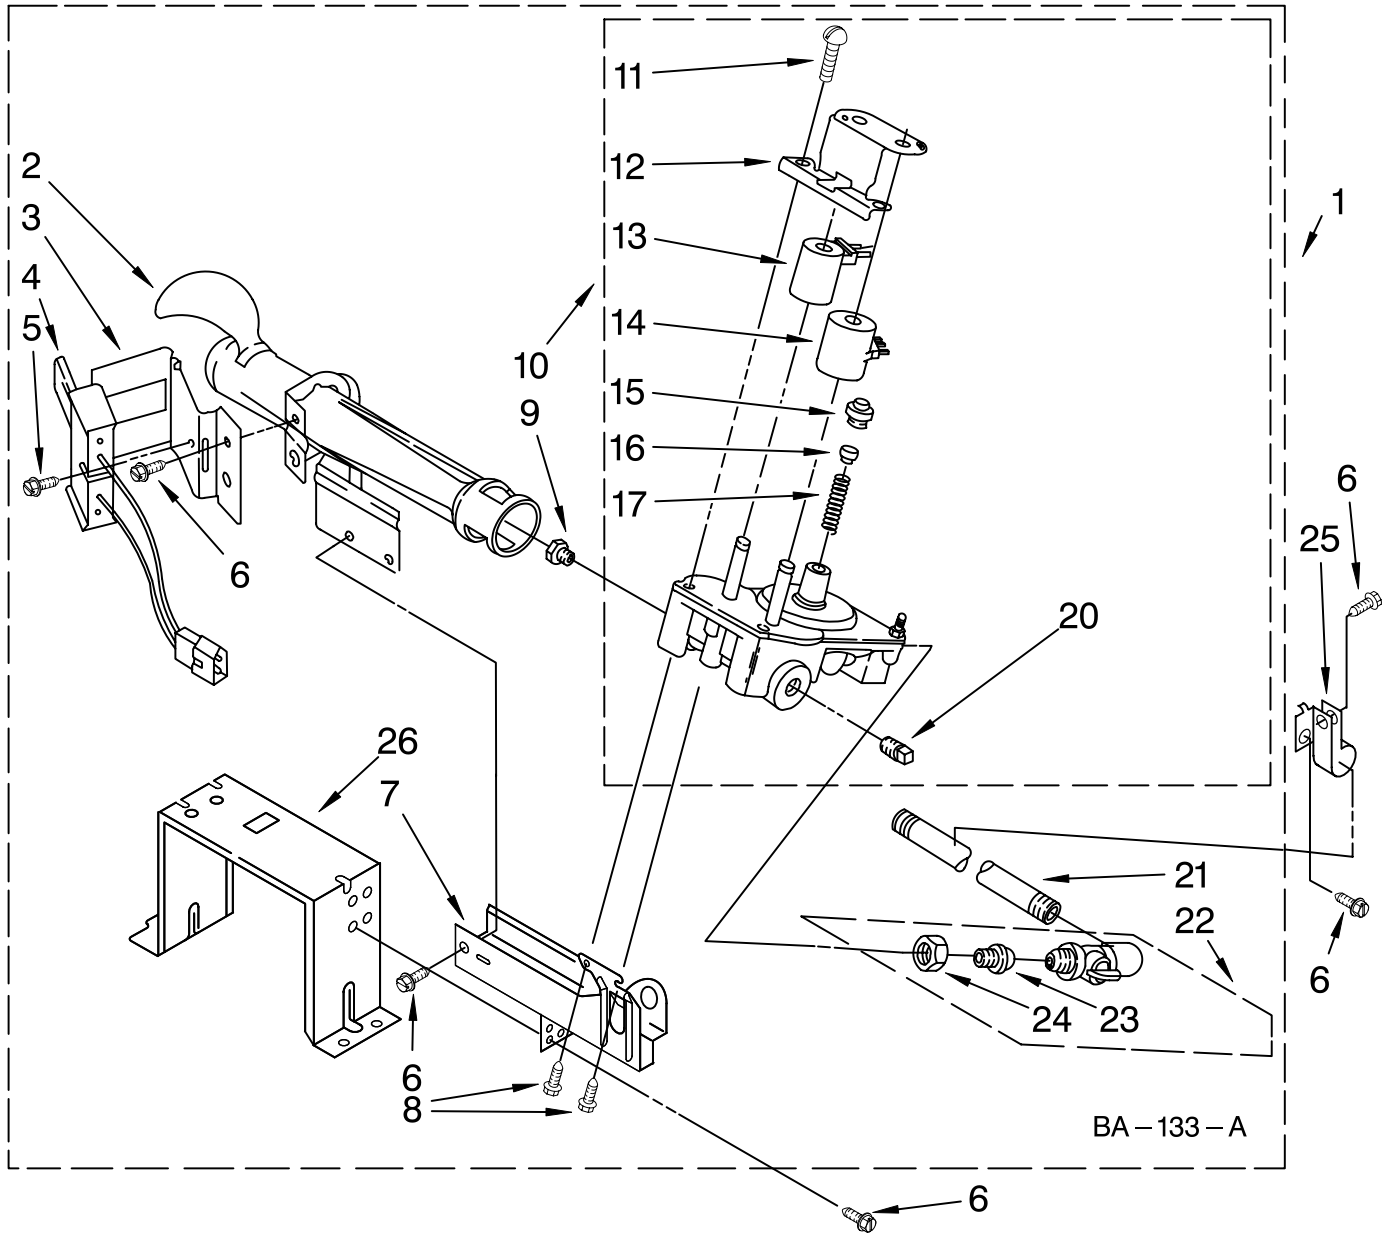

3401797 BURNER ASSEMBLY

For Model: CGE2761KQ1
(White)

USE WITH TYPE 1 – NATURAL, TYPE 2 – MIXED,
AND TYPE 4 – LIQUEFIED PROPANE AND BUTANE GASES

FOR ORDERING INFORMATION REFER TO PARTS PRICE LIST

3401797 BURNER ASSEMBLY

For Model: CGE2761KQ1
(White)

USE WITH TYPE 1 – NATURAL, TYPE 2 – MIXED,
AND TYPE 4 – LIQUEFIED PROPANE AND BUTANE GASES

Illus. No.	Part No.	DESCRIPTION
1	3401797	Burner Assembly 60 Hz. (Type 1, 2 & 3) (White Rodgers)
2	688617	Tube, Burner
3	694298	Bracket, Ignitor
4	686590	Ignitor
5	3393909	Screw & Washer (8-32 x 5/8)
6	343641	Screw, 10-16 x 1/2
7	3389871	Base, Burner
8	3387057	Screw, 10-16 x 1/2 (3)
9		Orifice, Burner
	3397656	Type 1
	15775	Type 2
10	3401775	Valve, Gas 60 Hz. (Complete)
11	694421	Screw, 8-32 x 1/2 (2)
12	694538	Bracket, Coil
13	694540	Coil, 60 Hz. (2 Terminal) (Main)
14	694539	Coil, 60 Hz. (Split) (3 Terminal) (Pilot Position)
15	694424	Leak, Limiter
16	694423	Screw, Regulator Adjustment
17	694422	Spring, Regulator
20	239822	Plug, Pipe
21	3387224	Pipe, Gas Supply
22	697441	Valve & Union Shut-Off
23	3393767	Pipe, Tail
24	233076	Nut, Compression
25	3387561	Clamp, Pipe
26	3389889	Bracket, Support

Following Parts Not Illustrated

694572 Conversion Kit
(Type 1 and 2)
to Type (4) L.P.G.

BA – 133 – A

FOR ORDERING INFORMATION REFER TO PARTS PRICE LIST