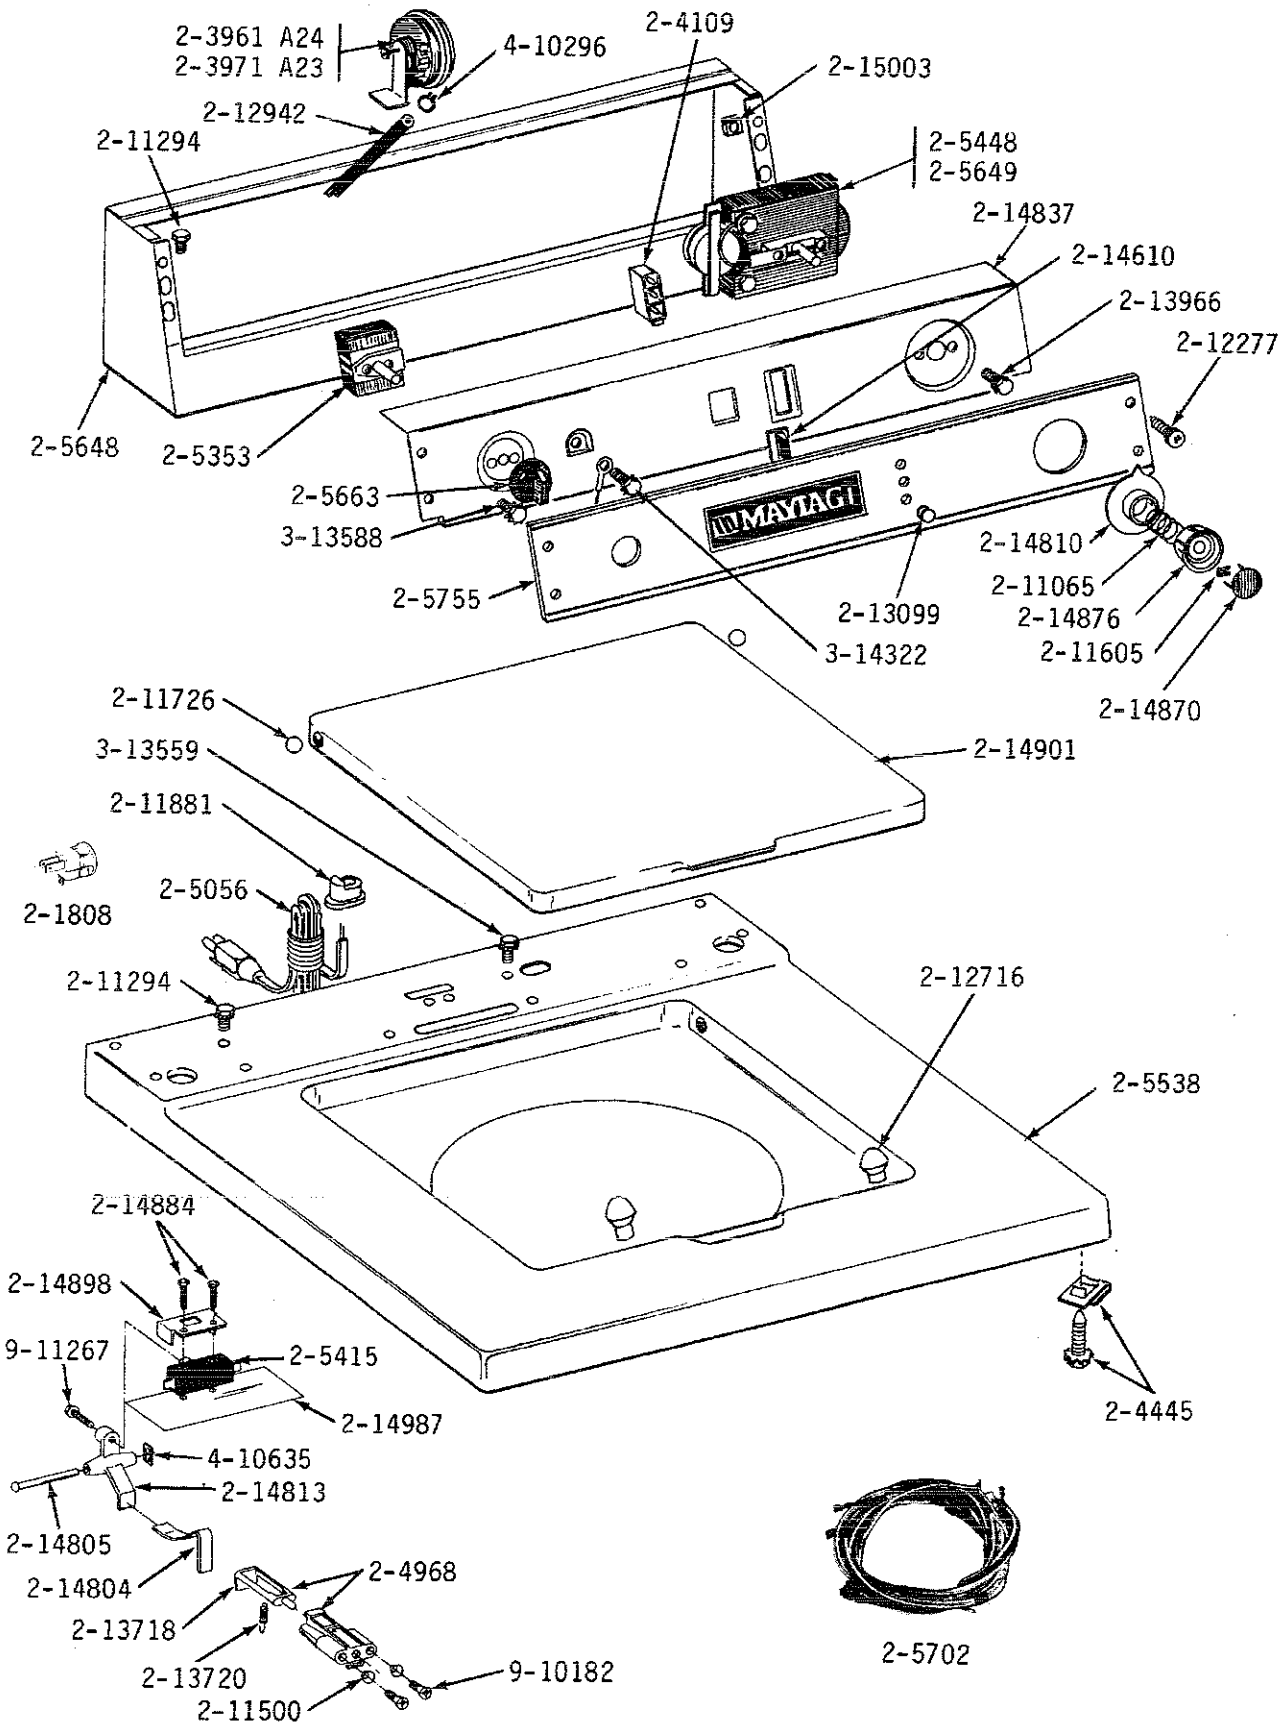

A23CA - A24CA

CA CONTROL PANEL, TOP COVER & LID SWITCH

Illustrated Parts Lookup

Parts for COMMERCIAL LAUNDRY Model "A23CA", Image Section "01 - CA CONTROL PANEL, TOP COVER & LID SWITCH"

Item	Part Number	Part Description	Alt Part	Series	Qty
1	Y201808	CONVERTER		00	1
2	203961	PRESSURE SWITCH	22004474	00	-
3	203971	PRESSURE SWITCH	203970	00	1
4	204109	3 BULB SIGNAL LIGHT		00	1
5	204445	SCREW & FASTENER ASY.		00	1
6	204968	PLUNGER & BRACKET ASSEMBLY--W		00	1
7	205056	CORD, POWER	204590	00	1
8	205353	SWITCH, TEMP.		00	1
9	205415	SWITCH, LID (W/O TUB LIGHT)	279347	00	1
10	205448	TIMER MOTOR 120-60	Y208602	00	1
11	NLA	TOP COVER-WHITE		00	1
12	NLA	CONSOLE-WHITE		00	1
13	205649	TIMER		00	1
14	205663	KNOB FOR SELECTOR SWITCH		00	1
15	NLA	MAIN WIRE HARNESS		00	1
16	NLA	CONTROL PANEL WITH LENS		00	1
17	211065	SPRING, TIMER KNOB		00	1
18	211294	SCREW		00	1
19	211500	WASHER,BRACKE TO TOP COVER		00	1
20	211605	RETAINER, TIMER KNOB		00	1
21	211726	HINGE, BALL		00	1
22	211881	GROMMET, CORD		00	1
23	212277	SCREW, No.8 X 1/2 INCH		00	1
24	212716	BUMPER, LID		00	1
25	212942	AIR DOME AND TUBE	22001619	00	1
26	213099	LENS FOR CONTROL PANEL		00	1
27	213718	LID SWITCH PLUNGER		00	1
28	213720	SPRING		00	1
29	213966	SCREW-TIMER TO CONTROL PANE	3400014	00	1
30	214610	BUMPER, LID		00	1
31	214804	UNBALANCE LEVER		00	1
32	214805	PIN FOR UNBALANCE LEVER		00	1
33	214810	TIMER DIAL INDICATOR	22001571	00	1
34	214813	LEVER FOR LID SWITCH		00	1
35	NLA	BACK UP PLATE-WHITE		00	1
36	214870	CAP FOR KNOB		00	1
37	214876	KNOB FOR TIMER - CA		00	1
38	214884	SCREW - LID SWITCH	213501	00	1
39	214898	COVER FOR LID SWITCH		00	1
40	214901	LID-WHITE		00	1
41	NLA	PAD, CONTROL PANEL		00	1
42	215003	FASTENER		00	1
43	Y313559	SCREW		00	1
44	Y313588	SCREW		00	1
45	Y314322	SCREW, No.8-32 X 3/8 INCH	211251	00	1
46	410296	CLAMP, WATER LEVEL SWTCH TUBE	596669	00	1
47	410635	FASTENER		00	1
48	910182	SCREW	25-7809	00	1