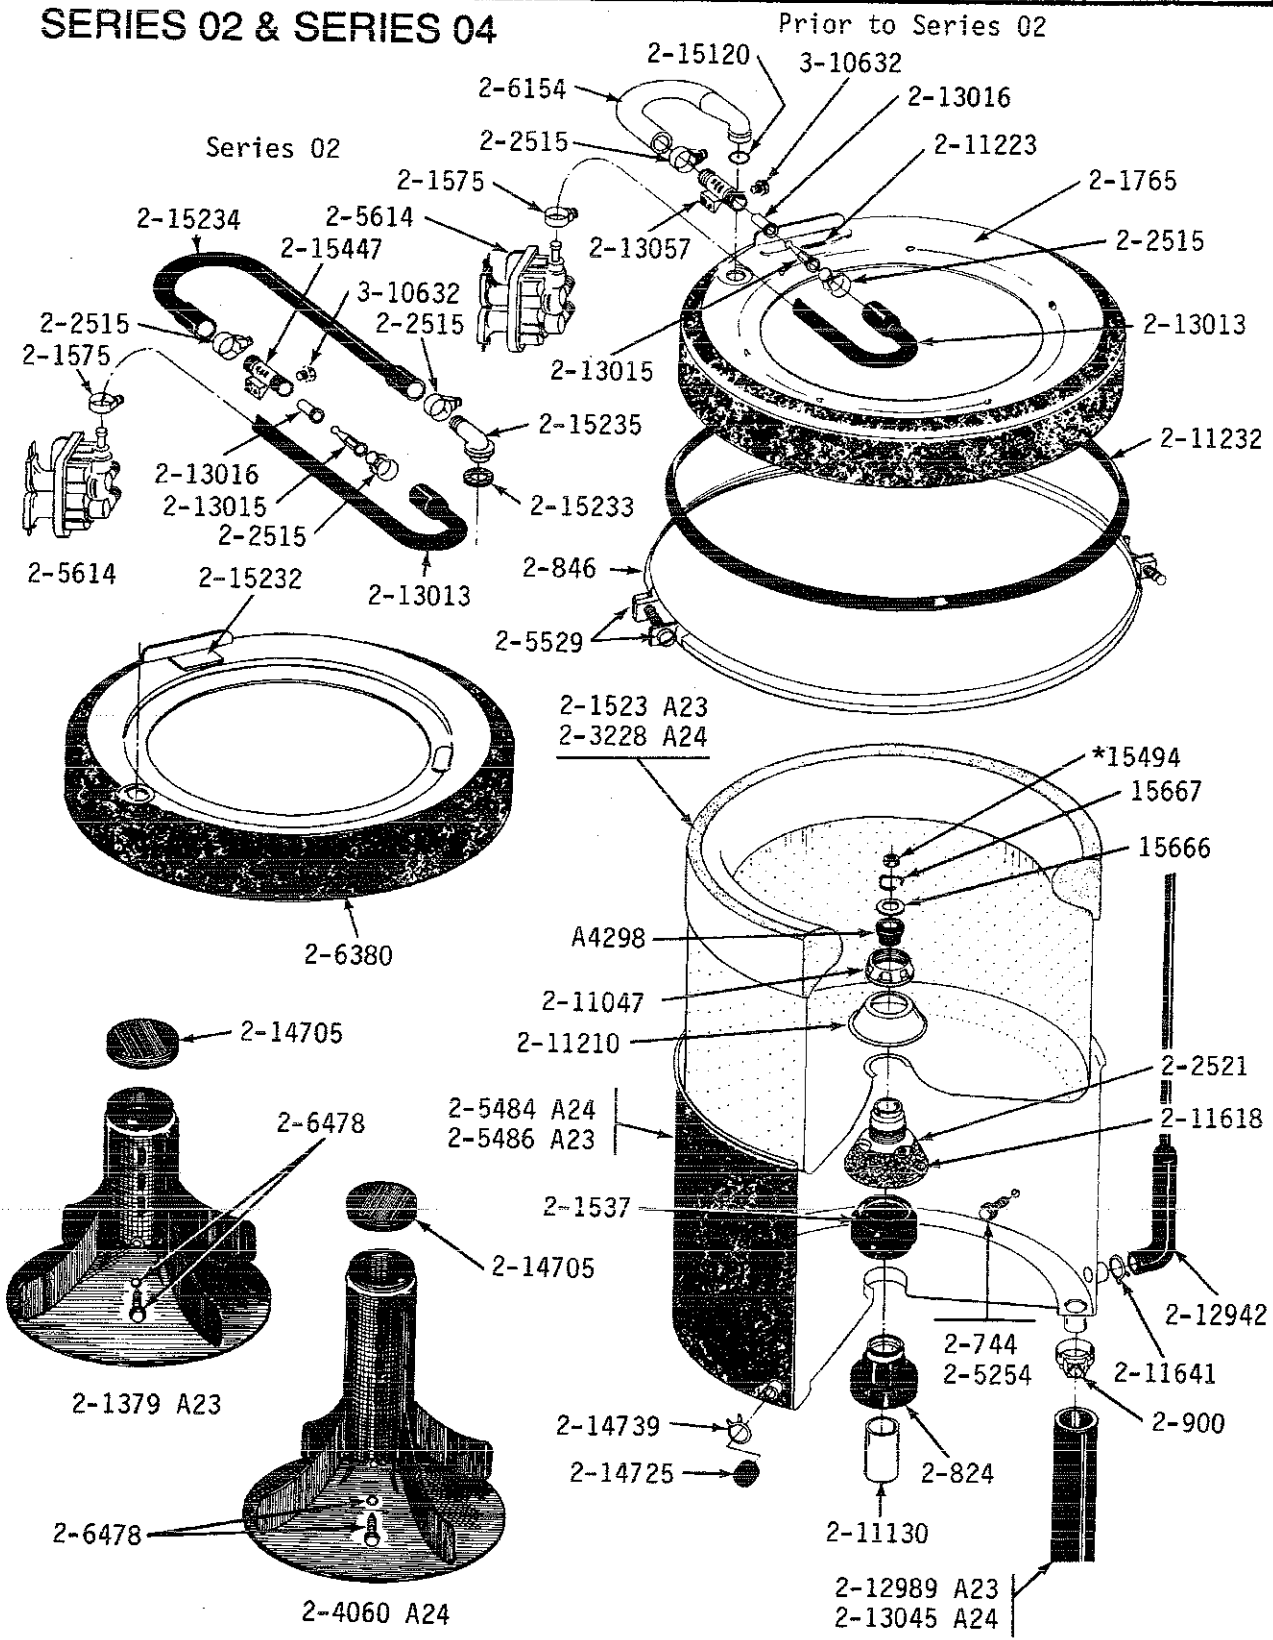

ALL MODELS TUBS, AGITATOR, MOUNTING STEM & SEALS

SERIES 02 & SERIES 04

*Stop rings are used with agitators prior to the 2-6478 lock screw and washer assembly.

Illustrated Parts Lookup

Parts for COMMERCIAL LAUNDRY Model "A23CA", Image Section "03 - TUB, AGITATOR, MOUNTING STEM & SEAL"

Item	Part Number	Part Description	Alt Part	Series	Qty
1	Y0A4298	SEAL, AGITATOR DRIVE SHAFT	6-0A57420	00	1
2	Y015494	STOP RING, AGITATOR SHAFT		00	1
3	Y015666	WASHER,RETAINING(CENTER SEAL)-		00	1
4	Y015667	RETAINING RING		00	1
5	Y054867	WASHER, LOCK		00	1
6	200744	BOLT & GASKET ASSY.(SHORT)		00	1
7	200824	BEARING, TUB	6-2040130	00	1
8	200846	CLAMP, TUB COVER		00	1
9	200900	CLAMP, SPRAY ARM HOSE	99002468	00	1
10	201379	AGITATOR (BLACK)		00	1
11	NLA	INNER TUB		00	1
12	201537	SEAL AND SPRING	6-2095720	00	1
13	201575	HOSE CLAMP		00	1
14	201765	TUB COVER		02	1
15	202515	HOSE CLAMP (1-1/16 INCH)	596669	00	1
16	202521	MOUNTING STEM	6-2095720	00	1
17	203228	INNER TUB	207831	00	-
18	204012	MOUNTING STEM REPAIR KIT	6-2095720	00	1
19	204013	TUB BEARING REPAIR KIT	6-2040130	00	1
20	204060	AGITATOR (BLACK)		00	-
21	205254	BOLT & GASKET ASSEMBLY (LONG)		00	1
22	205484	OUTER TUB		00	-
23	205486	TUB, OUTER		00	1
24	205529	NUT & BOLT KIT FOR TUB CLAM		00	1
25	205614	WATER VALVE 120V 60HZ	205613	00	1
26	206154	INJECTOR TUBE WITH SEAL		02	1
27	206380	TUB COVER		02	1
28	206478	SCREW & WASHER FOR AGITATOR		00	1
29	206531	INJECTOR HOSE KIT	W10276607	00	1
30	206683	INJECTOR HOSE KIT	206680	04	1
31	211047	NUT, CLAMPING (INNER TUB)	6-2110472	00	1
32	211100	WASHER, CUSHION		00	1
33	211130	LINER, TUB BEARING		00	1
34	211210	WASHER,CLAMPING NUT(STAINLESS)		00	1
35	211223	UNBALANCE BUMPER		02	1
36	211232	SEAL		00	1
37	211618	SET SCREW, MTG. STEM	22001423	00	1
38	211641	CLAMP, 1-1/16"		00	1
39	212942	AIR DOME AND TUBE	22001619	00	1
40	Y212989	HOSE, OUTER TUB TO PUMP		00	1
41	213013	HOSE, INJECTOR		00	1
42	213015	INJECTOR NOZZLE		00	1
43	213016	VALVE FOR INJECTOR SUB	216201	00	1
44	213045	DRAIN HOSE-TUB TO PUMP		00	-
45	213057	SLEEVE FOR INJECTOR	22213057	00	1
46	214705	AGITATOR CAP		00	1
47	214725	CAP FOR SPOUT-OUTER TUB		00	1
48	214739	SPRING HOSE CLAMP	596669	00	1