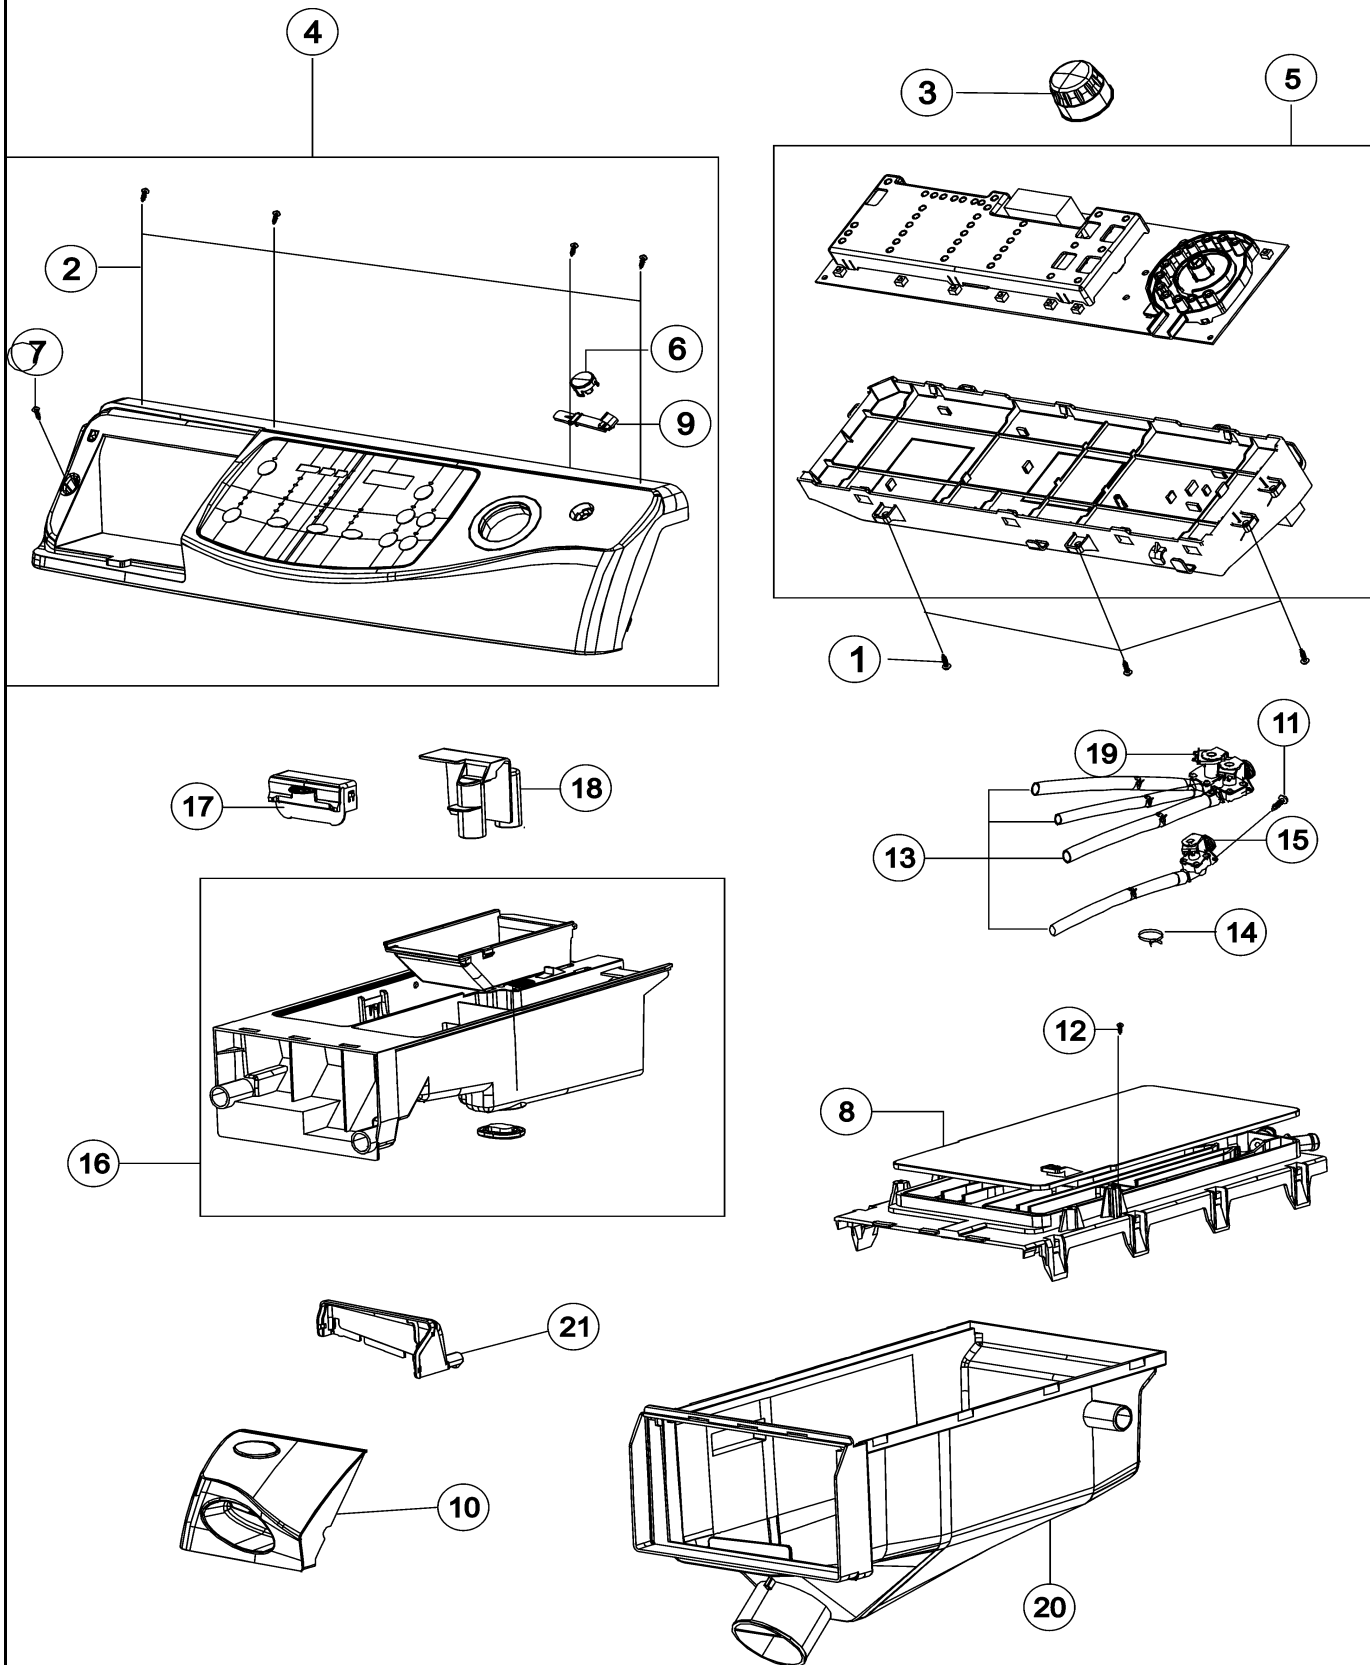

WASHER

Repair Parts List

MODEL NUMBER
MAH8700AWM

When requesting service or ordering parts, always provide the following information:

- Product Type
- Part Number
- Model Number
- Part Description

MAYTAG®

©2005 Maytag Services

Section: CONTROL PANEL, DISPENSER

Model: MAH8700AWM

LW11-179

Section: CONTROL PANEL, DISPENSER

No.	Part No.	Description	Series	Qty
1	34001231	SCREW-TAPPING	10	5
2	34001232	SCREW-TAPPING	10	4
3	34001387	KNOB-ENCODER (PLATINUM)	10	1
4	34001403	ASSY-PANEL CONTROL PLATINUM	10	1
5	34001404	ASSY PCB PARTS	10	1
5	34001398	PCB ASSEMBLY (8700) DNO	11	1
5	34001478	CONTROL BOARD (V400)	12	1
5	34001472	Serv Asy PCB Part-8700 V401	15	1
5	34001483	PCB-MAH8700 (SERIES 16) DNO	16	1
5	34001484	PCB (MEMS) SENSOR DNO	16	1
5	34001498	CONTROL BOARD (8700)	17	1
5	34001485	HARNESS, WIRE DNO	16	1
6	34001385	BUTTON-PUSH (PLATINUM)	10	1
7	6002-001006	SCREW-TAPPING;TH,+,2S,M4,L12,-	10	1
8	34001284	ASSY-S HOUSING DRAWER	10	1
9	34001279	LEVER-POWER	10	1
10	34001383	ASSY-S. PANEL-DRAWER (PLATINUM)	10	1
11	34001250	SCREW-TAPTITE	10	4
12	34001232	SCREW-TAPPING	10	1
13	34001249	HOSE-DRAWER	10	3
14	34001208	CLAMP-HOSE	10	8
15	34001131	VALVE-WATER (HOT)	10	1
16	34001282	ASSY-S. BODY DRAWER	10	1
17	34001239	GUIDE-LIQUID	10	1
18	34001240	CAP-RINSE	10	1
19	34001248	WATER VALVE (3 WAY)	10	1
20	34001245	HOUSING-DRAWER (L)	10	1
21	34001384	HANDLE-DRAWER (PLATINUM)	10	1