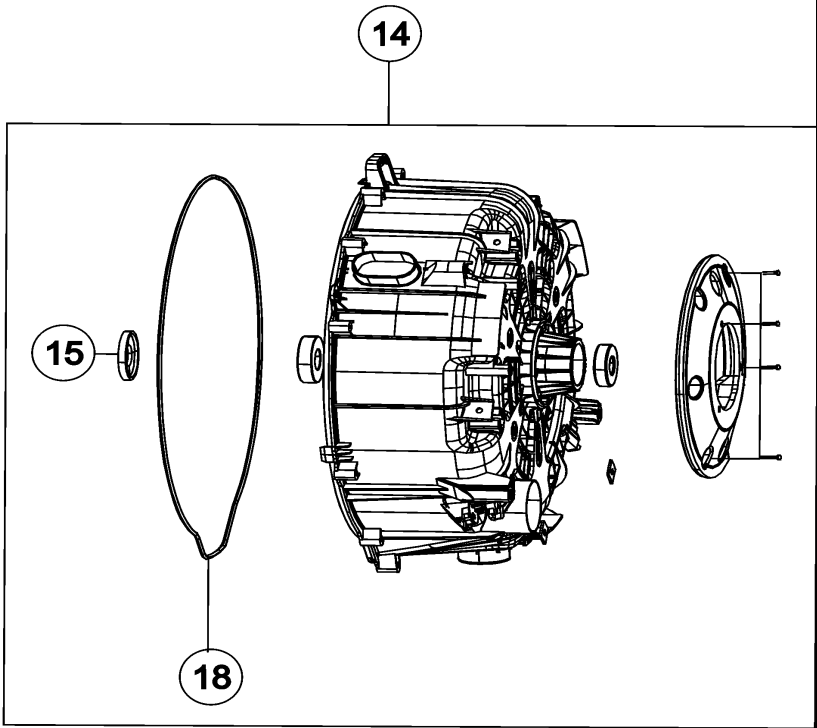

Section: TUB BACK

Model: MAH8700AWM

LW13-86

Section: TUB BACK

No.	Part No.	Description	Series	Qty
1	34001415	COVER-MOTOR	10	1
2	34001158	ASSY-BOLT	10	2
3	34001268	BOLT-ETC	10	6
4	34001147	BOLT/SCREW-PUMP BRACKET	10	1
5	34001414	BRACKET-TUB	10	1
6	34001413	WEIGHT-BALANCER	10	1
7	34001271	NUT-HEX	10	1
8	34001406	WASHER-PLAIN	10	1
9	34001273	WASHER-SPRING	10	1
10	34001274	SPRING-HANGER	10	2
11	34001412	PULLEY	10	1
12	34001157	BUSHING-MOTOR	10	4
13	34001411	BELT-TIMING GEAR	10	1
13	34001158	ASSY-BOLT Note: ITEM INCORRECTLY LABELED, BUT THIS IS THE CORRECT NUMBER FOR THE MOTOR BOLTS	10	2
14	34001458	OUTER TUB, REAR	15	1
14	34001439	ASSY-SEMI TUB BACK	10	1
15	34001462	SEAL-OIL	12	1
15	34001408	SEAL-OIL	10	1
16	34001298	BAND-RING	10	2
17	34001297	BAND-RING	10	2
18	34001296	PACKING-TUB	10	1
19	34001294	HOSE-DRAIN	10	1
20	34001294	HOSE-DRAIN	10	1
21	34001293	HOSE-O.F.	10	1
22	34001251	SCREW-TAPPING	10	1
23	34001232	SCREW-TAPPING	10	2
24	34001292	DAMPER-SHOCK	10	2
25	34001148	BOLT-HEX	10	2
26	34001272	WASHER-PLAIN	10	2
27	34001161	CLIP-HOSE	10	1
28	34001290	BRACKET - HEATER	10	1
29	34001291	CABLE CLAMP	10	2
30	34001289	CLAMPER-HOSE	10	1
31	34001405	MOTOR-DRUM	10	1

*Color Code (-)=Not Shown #=Series, Serial Prefix or Run No., N=Not Available