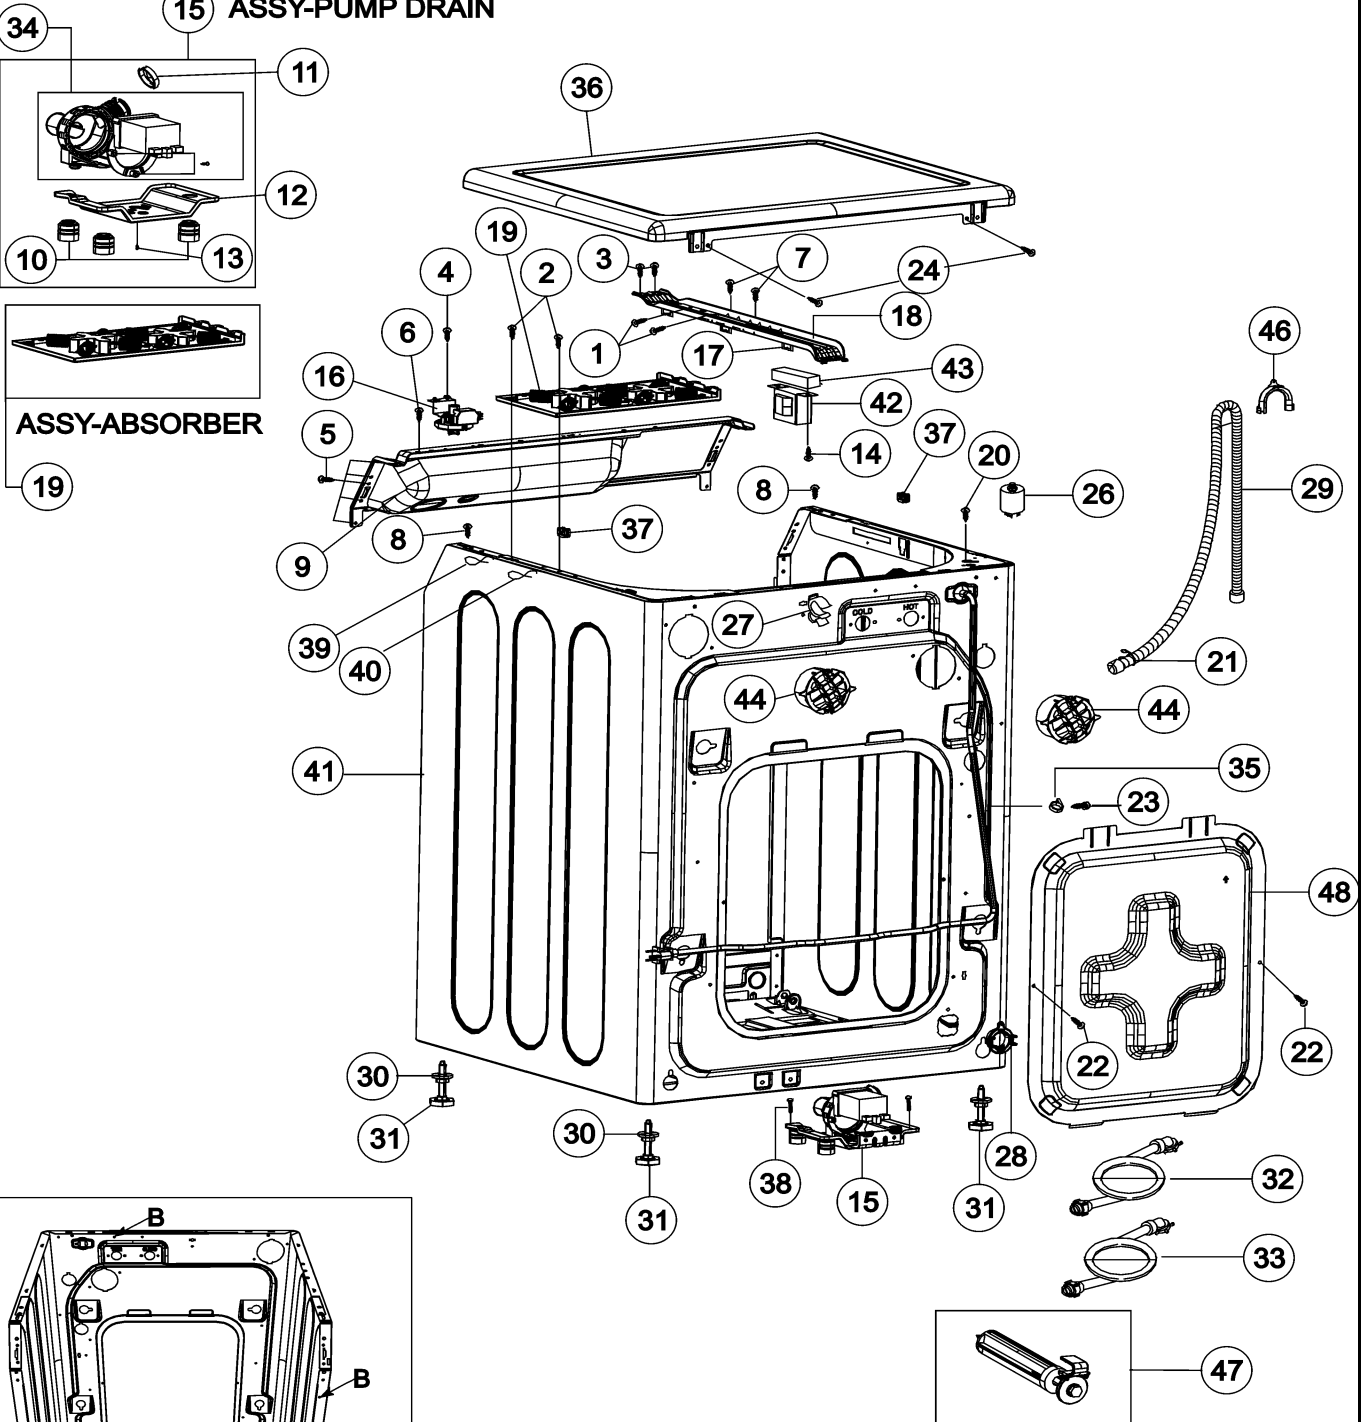

Section: CABINET

Model: MAH8700AWM

15 ASSY-PUMP DRAIN

LW12-116

Section: CABINET

No.	Part No.	Description	Series	Qty
1	34001252	SCREW-TAPPING	10	1
2	34001252	SCREW-TAPPING	10	2
3	34001252	SCREW-TAPPING	10	2
4	34001252	SCREW-TAPPING	10	1
5	34001252	SCREW-TAPPING	10	6
6	34001252	SCREW-TAPPING	10	1
7	34001232	SCREW-TAPPING	10	2
8	34001317	SCREW-SPECIAL	10	2
9	34001318	FRAME-PLATE-(U) CABINET	10	1
10	34001323	CUSHION-PUMP	10	3
11	34001322	VALVE-CHECK	10	1
12	34001321	BRACKET-PUMP	10	1
13	34001232	SCREW-TAPPING	10	1
14	34001231	SCREW-TAPPING	10	1
15	34001320	ASSY-PUMP DRAIN	10	1
16	34001324	ASSY-SENSOR PRESSURE	10	1
17	34001325	HOLDER-WIRE SADDLE	10	3
18	34001326	GUIDE-WIRE	10	1
19	34001417	ASSY-ABSORBER	10	1
20	34001252	SCREW-TAPPING	10	1
21	34001161	CLIP-HOSE	10	1
22	34001252	SCREW-TAPPING	10	2
23	34001232	SCREW-TAPPING	10	1
24	34001328	SCREW-HEX	10	2
25	34001329	CABLE CLAMP	10	3
26	34001330	FILTER-EMI	10	1
27	34001331	CLAMPER HOSE	10	1
28	34001500	GUIDE HOSE	18	1
28	34001200	GUIDE-HOSE	10	1
29	34001095	ASSY-HOSE DRAIN	10	1
30	34001389	NUT-HEXAGON FLANGE	10	4
31	34001341	LEG-RUBBER	10	4
32	34001089	ASSY-HOSE WATER (HOT)	10	1
33	34001094	ASSY-HOSE WATER (COLD)	10	1
34	34001340	ASSY-S PUMP	10	1
35	34001299	CLAMPER HOSE	10	1
36	34001390	COVER-TOP (PLATINUM)	10	1
37	34001097	GUIDE-SPRING - WASHER ONLY	10	2
38	34001388	BOLT-HEX	10	3
39	34001229	WIRE TIE - VINYL	10	1
40	34001229	WIRE TIE - VINYL	10	1
41	34001391	ASSY-FRAME (CABINET-PLATINUM)	10	1
42	34001333	TRANS-REACTORV	10	1
43	34001334	BRACKET-HEATER	10	1
44	34001335	ASSY-CAP O.F.	10	2
45	34001501	HOLDER WIRE	18	5
45	35001004	HOLDER-WIRE (RETAINER/CLIP)	10	5
46	34001336	HOSE-HANGER	10	1
47	34001337	ASSY-FIXER TUB	10	4
48	34001338	ASSY-COVER BACK	10	1

*Color Code (-)=Not Shown #=Series, Serial Prefix or Run No., N=Not Available