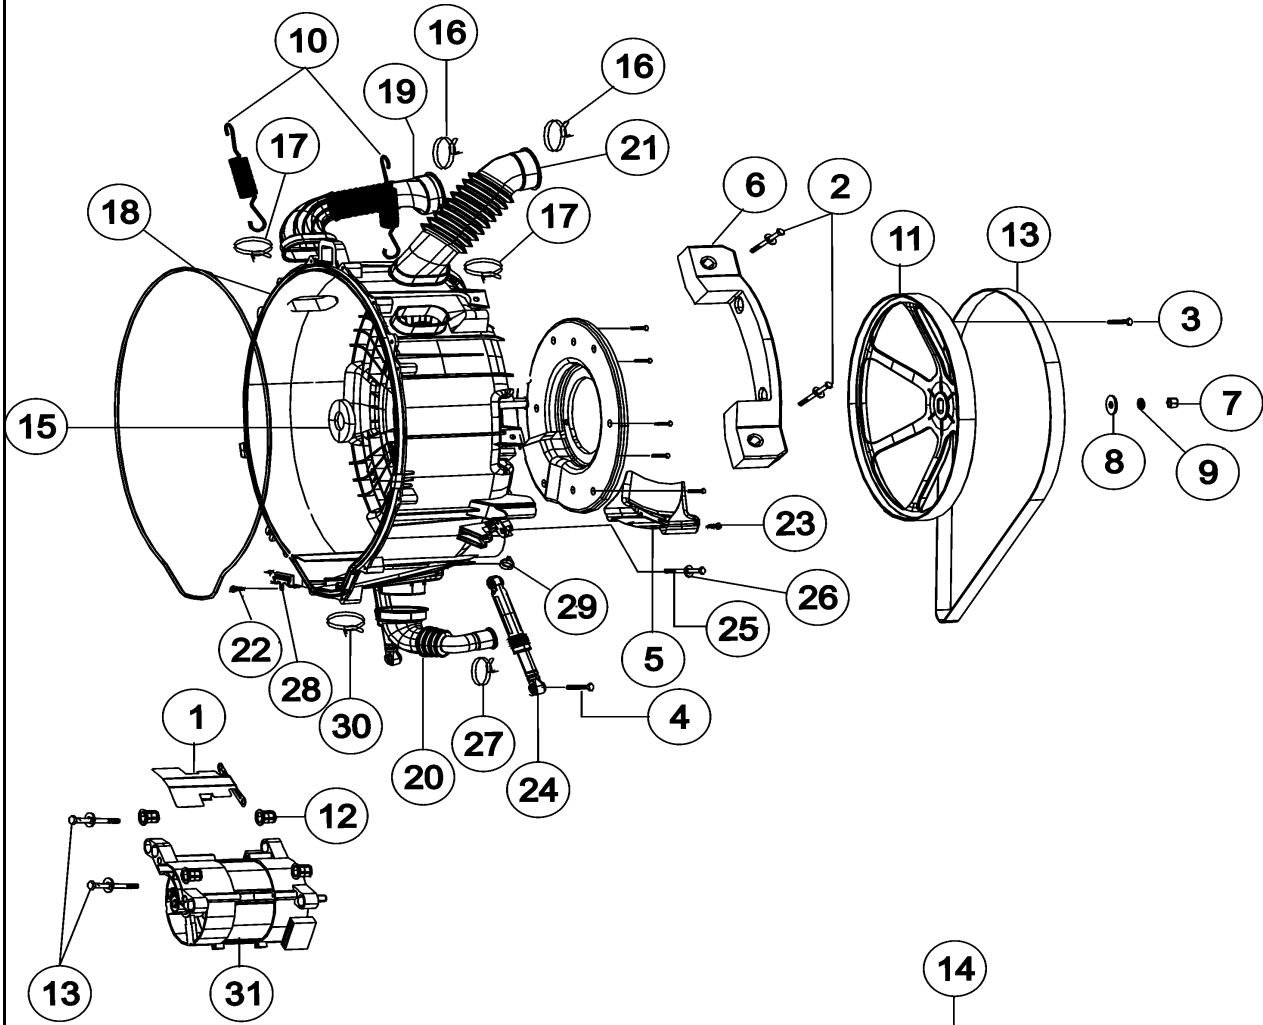

Section: TUB BACK

Model: MAH8700AWM

LW13-86

Section: TUB BACK

No.	Part No.	Description	Series	Qty
1	34001415	COVER-MOTOR	10	1
2	34001158	ASSY-BOLT	10	2
3	34001268	BOLT-ETC	10	6
4	34001147	BOLT/SCREW-PUMP BRACKET	10	1
5	34001414	BRACKET-TUB	10	1
6	34001413	WEIGHT-BALANCER	10	1
7	34001271	NUT-HEX	10	1
8	34001406	WASHER-PLAIN	10	1
9	34001273	WASHER-SPRING	10	1
10	34001274	SPRING-HANGER	10	2
11	34001412	PULLEY	10	1
12	34001157	BUSHING-MOTOR	10	4
13	34001411	BELT-TIMING GEAR	10	1
13	34001158	ASSY-BOLT Note: ITEM INCORRECTLY LABELED, BUT THIS IS THE CORRECT NUMBER FOR THE MOTOR BOLTS	10	2
14	34001458	OUTER TUB, REAR	15	1
14	34001439	ASSY-SEMI TUB BACK	10	1
15	34001462	SEAL-OIL	12	1
15	34001408	SEAL-OIL	10	1
16	34001298	BAND-RING	10	2
17	34001297	BAND-RING	10	2
18	34001296	PACKING-TUB	10	1
19	34001294	HOSE-DRAIN	10	1
20	34001294	HOSE-DRAIN	10	1
21	34001293	HOSE-O.F.	10	1
22	34001251	SCREW-TAPPING	10	1
23	34001232	SCREW-TAPPING	10	2
24	34001292	DAMPER-SHOCK	10	2
25	34001148	BOLT-HEX	10	2
26	34001272	WASHER-PLAIN	10	2
27	34001161	CLIP-HOSE	10	1
28	34001290	BRACKET - HEATER	10	1
29	34001291	CABLE CLAMP	10	2
30	34001289	CLAMPER-HOSE	10	1
31	34001405	MOTOR-DRUM	10	1

*Color Code (-)=Not Shown #=Series, Serial Prefix or Run No., N=Not Available