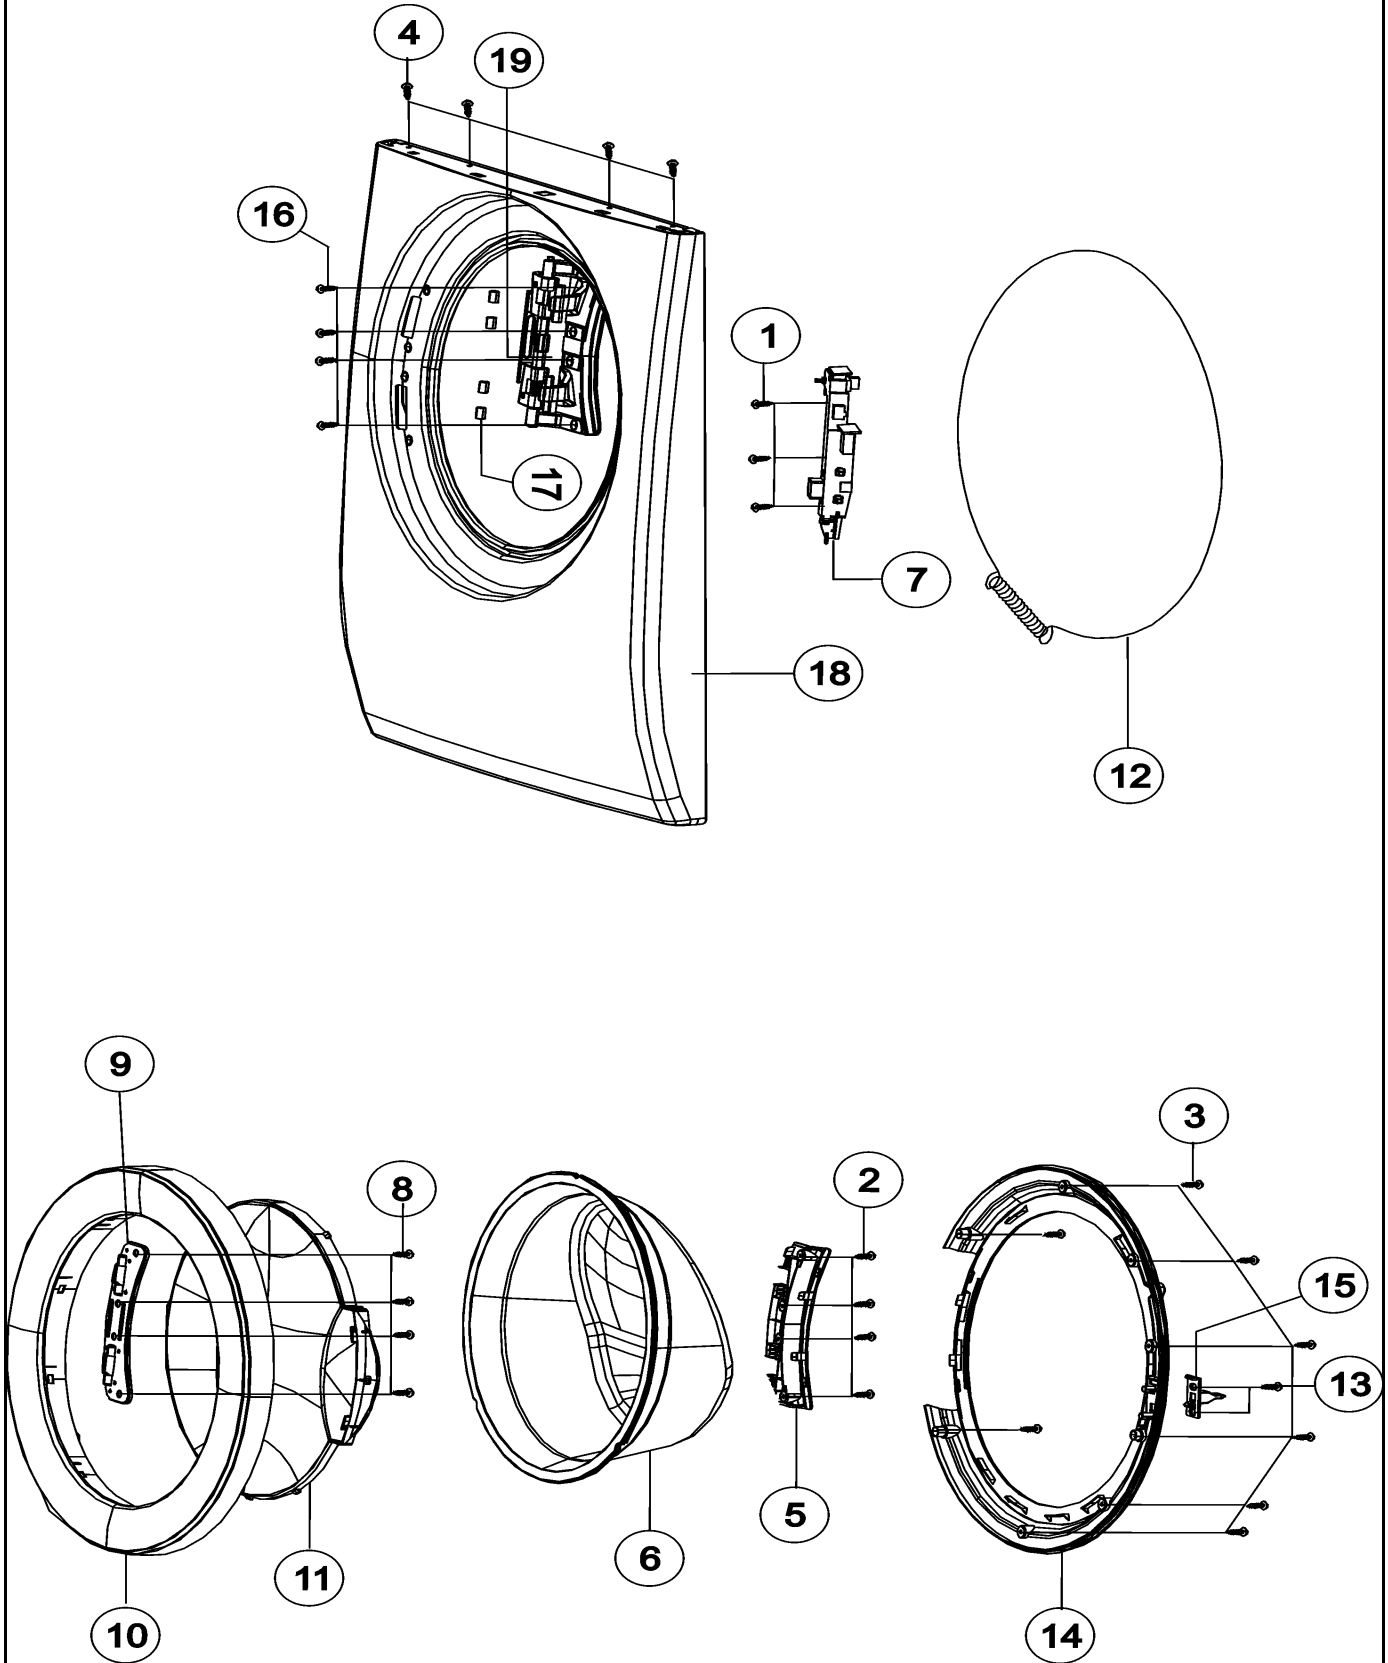

Section: DOOR

Model: MAH8700AWM

LW18-23

Section: DOOR

No.	Part No.	Description	Series	Qty
1	34001251	SCREW-TAPPING	10	3
2	34001251	SCREW-TAPPING	10	4
3	34001251	SCREW-TAPPING	10	8
4	34001252	SCREW-TAPPING	10	4
5	34001253	GUIDE-HOLDER GLASS	10	1
6	34001254	DOOR-GLASS	10	1
7	34001265	DOOR-LOCK S/W	10	1
8	34001232	SCREW-TAPPING	10	8
9	34001255	BRACKET-HOLDER	10	1
10	34001392	COVER-DOOR (PLATINUM)	10	1
11	34001257	DOOR SAFETY	10	1
12	34001266	ASSY-WIRE DIAPHRAGM	10	1
13	34001259	SCREW-TAPPING	10	2
14	34001285	HOLDER-GLASS	10	1
15	34001260	LEVER-DOOR	10	1
16	34001286	SCREW-MACHINE	10	4
17	34001262	GUIDE-BAR	10	4
18	34001468	FRONT PANEL (PLATINUM)	14	1
18	34001393	FRAME-FRONT (PLATINUM)	10	1
19	34001264	ASSY-HINGE	10	1

*Color Code (-)=Not Shown #=Series, Serial Prefix or Run No., N=Not Available