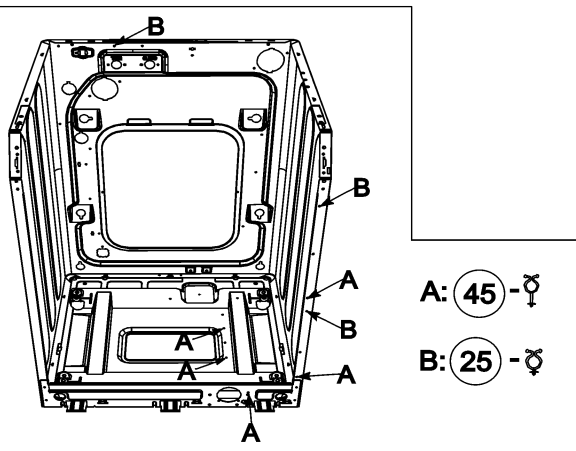

Section: CABINET

Model: MAH8700AWM

15 ASSY-PUMP DRAIN

LW12-116

Section: CABINET

No.	Part No.	Description	Series	Qty
1	34001252	SCREW-TAPPING	10	1
2	34001252	SCREW-TAPPING	10	2
3	34001252	SCREW-TAPPING	10	2
4	34001252	SCREW-TAPPING	10	1
5	34001252	SCREW-TAPPING	10	6
6	34001252	SCREW-TAPPING	10	1
7	34001232	SCREW-TAPPING	10	2
8	34001317	SCREW-SPECIAL	10	2
9	34001318	FRAME-PLATE-(U) CABINET	10	1
10	34001323	CUSHION-PUMP	10	3
11	34001322	VALVE-CHECK	10	1
12	34001321	BRACKET-PUMP	10	1
13	34001232	SCREW-TAPPING	10	1
14	34001231	SCREW-TAPPING	10	1
15	34001320	ASSY-PUMP DRAIN	10	1
16	34001324	ASSY-SENSOR PRESSURE	10	1
17	34001325	HOLDER-WIRE SADDLE	10	3
18	34001326	GUIDE-WIRE	10	1
19	34001417	ASSY-ABSORBER	10	1
20	34001252	SCREW-TAPPING	10	1
21	34001161	CLIP-HOSE	10	1
22	34001252	SCREW-TAPPING	10	2
23	34001232	SCREW-TAPPING	10	1
24	34001328	SCREW-HEX	10	2
25	34001329	CABLE CLAMP	10	3
26	34001330	FILTER-EMI	10	1
27	34001331	CLAMPER HOSE	10	1
28	34001500	GUIDE HOSE	18	1
28	34001200	GUIDE-HOSE	10	1
29	34001095	ASSY-HOSE DRAIN	10	1
30	34001389	NUT-HEXAGON FLANGE	10	4
31	34001341	LEG-RUBBER	10	4
32	34001089	ASSY-HOSE WATER (HOT)	10	1
33	34001094	ASSY-HOSE WATER (COLD)	10	1
34	34001340	ASSY-S PUMP	10	1
35	34001299	CLAMPER HOSE	10	1
36	34001390	COVER-TOP (PLATINUM)	10	1
37	34001097	GUIDE-SPRING - WASHER ONLY	10	2
38	34001388	BOLT-HEX	10	3
39	34001229	WIRE TIE - VINYL	10	1
40	34001229	WIRE TIE - VINYL	10	1
41	34001391	ASSY-FRAME (CABINET-PLATINUM)	10	1
42	34001333	TRANS-REACTORV	10	1
43	34001334	BRACKET-HEATER	10	1
44	34001335	ASSY-CAP O.F.	10	2
45	34001501	HOLDER WIRE	18	5
45	35001004	HOLDER-WIRE (RETAINER/CLIP)	10	5
46	34001336	HOSE-HANGER	10	1
47	34001337	ASSY-FIXER TUB	10	4
48	34001338	ASSY-COVER BACK	10	1

*Color Code (-)=Not Shown #=Series, Serial Prefix or Run No., N=Not Available