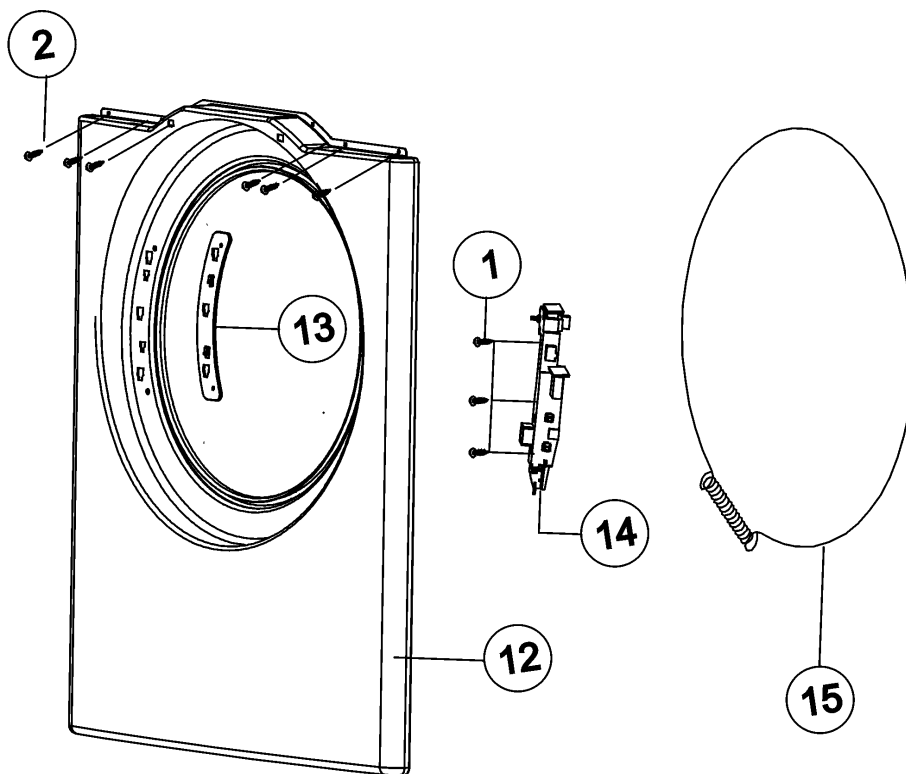

Section: CONTROL BOARD / DISPENSER

Model: MAH6700AWM

LW11-180

Section: CONTROL BOARD / DISPENSER

No.	Part No.	Description	Series	Qty
1	34001232	SCREW-TAPPING	10	1
2	34001231	SCREW-TAPPING	10	5
3	34001233	KNOB-ENCODER	10	1
4	34001418	ASSY-PANEL CONTROL	10	1
5	34001235	BUTTON-PUSH (P)	10	1
6	34001419	LEVER-POWER	10	1
7	34001423	ASSY-S.HOUSING DRAWER	10	1
8	34001401	CAP-RINSE	10	1
9	34001479	BOARD, CONTROL	11	1
9	34001484	PCB (MEMS) SENSOR DNO	14	1
9	34001420	ASSY-PCB - PARTS DNO	10	1
9	34001499	ASSY PCB-6700 (SERIES 14)	14	1
9	34001487	BRACKET, SENSOR (6700)	14	1
10	34001239	GUIDE-LIQUID	10	1
11	34001470	ASSY-S.PANEL DRAWER	10	1
12	34001422	HANDLE-DRAWER	10	1
13	34001245	HOUSING-DRAWER (L)	10	1
14	34001151	VALVE-WATER (COLD)	10	1
15	34001131	VALVE-WATER (HOT)	10	1
16	34001208	CLAMP-HOSE	10	6
17	34001109	HOSE-DRAWER (.25)	10	3
18	34001232	SCREW-TAPPING	10	2
19	34001250	SCREW-TAPTITE	10	4
20	34001282	ASSY-S. BODY DRAWER	10	1
21	6002-001006	SCREW-TAPPING;TH,+,2S,M4,L12,-	10	1

*Color Code (-)=Not Shown #=Series, Serial Prefix or Run No., N=Not Available

Section: DOOR

Model: MAH6700AWM

LW18-24

Section: DOOR

No.	Part No.	Description	Series	Qty
1	34001251	SCREW-TAPPING	10	3
2	34001252	SCREW-TAPPING	10	6
3	34001254	DOOR-GLASS	10	1
4	34001192	GUIDE-HINGE	10	4
5	34001424	COVER - DOOR	10	1
6	34001425	DOOR - SAFETY	10	1
7	34001251	SCREW-TAPPING	10	11
8	34001259	SCREW-TAPPING	10	2
9	34001426	HOLDER - GLASS	10	1
10	34001260	LEVER-DOOR	10	1
11	34001286	SCREW-MACHINE	10	2
12	34001427	FRAME - FRONT	10	1
13	34001428	BRACKET - HINGE	10	1
14	34001265	DOOR-LOCK S/W	10	1
15	34001266	ASSY-WIRE DIAPHRAGM	10	1
16	34001429	HINGE D00R	10	1