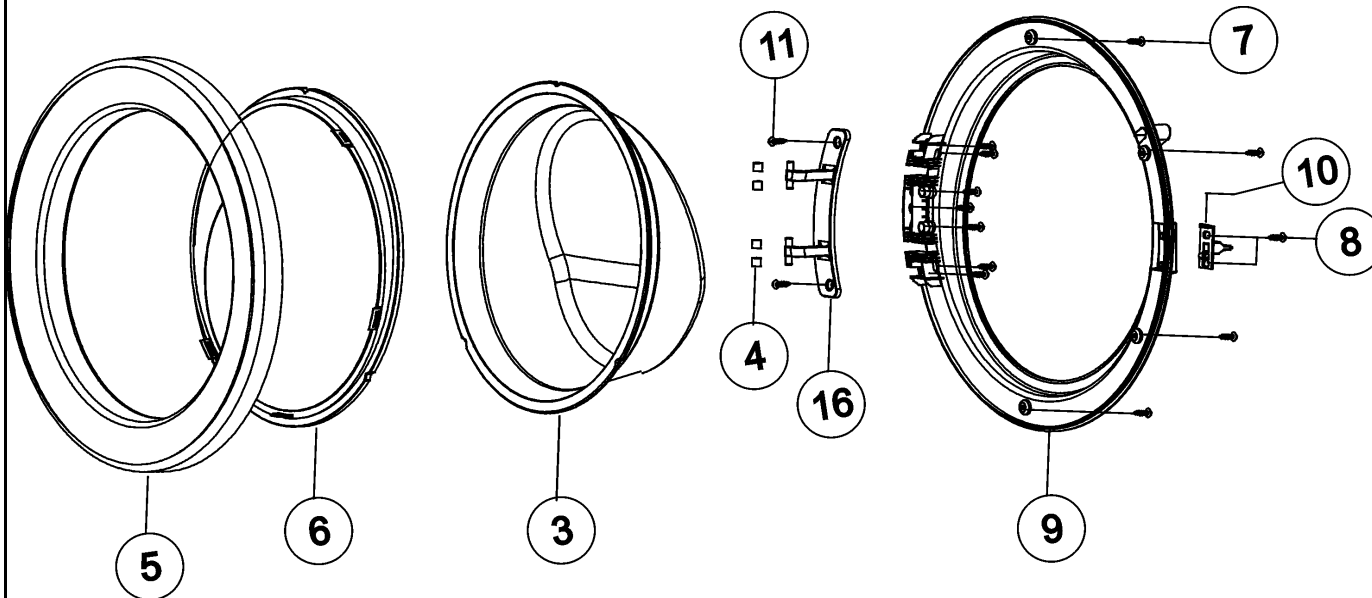

Section: CONTROL BOARD / DISPENSER

Model: MAH6700AWM

LW11-180

Section: CONTROL BOARD / DISPENSER

No.	Part No.	Description	Series	Qty
1	34001232	SCREW-TAPPING	10	1
2	34001231	SCREW-TAPPING	10	5
3	34001233	KNOB-ENCODER	10	1
4	34001418	ASSY-PANEL CONTROL	10	1
5	34001235	BUTTON-PUSH (P)	10	1
6	34001419	LEVER-POWER	10	1
7	34001423	ASSY-S.HOUSING DRAWER	10	1
8	34001401	CAP-RINSE	10	1
9	34001479	BOARD, CONTROL	11	1
9	34001484	PCB (MEMS) SENSOR DNO	14	1
9	34001420	ASSY-PCB - PARTS DNO	10	1
9	34001499	ASSY PCB-6700 (SERIES 14)	14	1
9	34001487	BRACKET, SENSOR (6700)	14	1
10	34001239	GUIDE-LIQUID	10	1
11	34001470	ASSY-S.PANEL DRAWER	10	1
12	34001422	HANDLE-DRAWER	10	1
13	34001245	HOUSING-DRAWER (L)	10	1
14	34001151	VALVE-WATER (COLD)	10	1
15	34001131	VALVE-WATER (HOT)	10	1
16	34001208	CLAMP-HOSE	10	6
17	34001109	HOSE-DRAWER (.25)	10	3
18	34001232	SCREW-TAPPING	10	2
19	34001250	SCREW-TAPTITE	10	4
20	34001282	ASSY-S. BODY DRAWER	10	1
21	6002-001006	SCREW-TAPPING;TH,+,2S,M4,L12,-	10	1

*Color Code (-)=Not Shown #=Series, Serial Prefix or Run No., N=Not Available

Section: DOOR

Model: MAH6700AWM

LW18-24

Section: DOOR

No.	Part No.	Description	Series	Qty
1	34001251	SCREW-TAPPING	10	3
2	34001252	SCREW-TAPPING	10	6
3	34001254	DOOR-GLASS	10	1
4	34001192	GUIDE-HINGE	10	4
5	34001424	COVER - DOOR	10	1
6	34001425	DOOR - SAFETY	10	1
7	34001251	SCREW-TAPPING	10	11
8	34001259	SCREW-TAPPING	10	2
9	34001426	HOLDER - GLASS	10	1
10	34001260	LEVER-DOOR	10	1
11	34001286	SCREW-MACHINE	10	2
12	34001427	FRAME - FRONT	10	1
13	34001428	BRACKET - HINGE	10	1
14	34001265	DOOR-LOCK S/W	10	1
15	34001266	ASSY-WIRE DIAPHRAGM	10	1
16	34001429	HINGE D00R	10	1