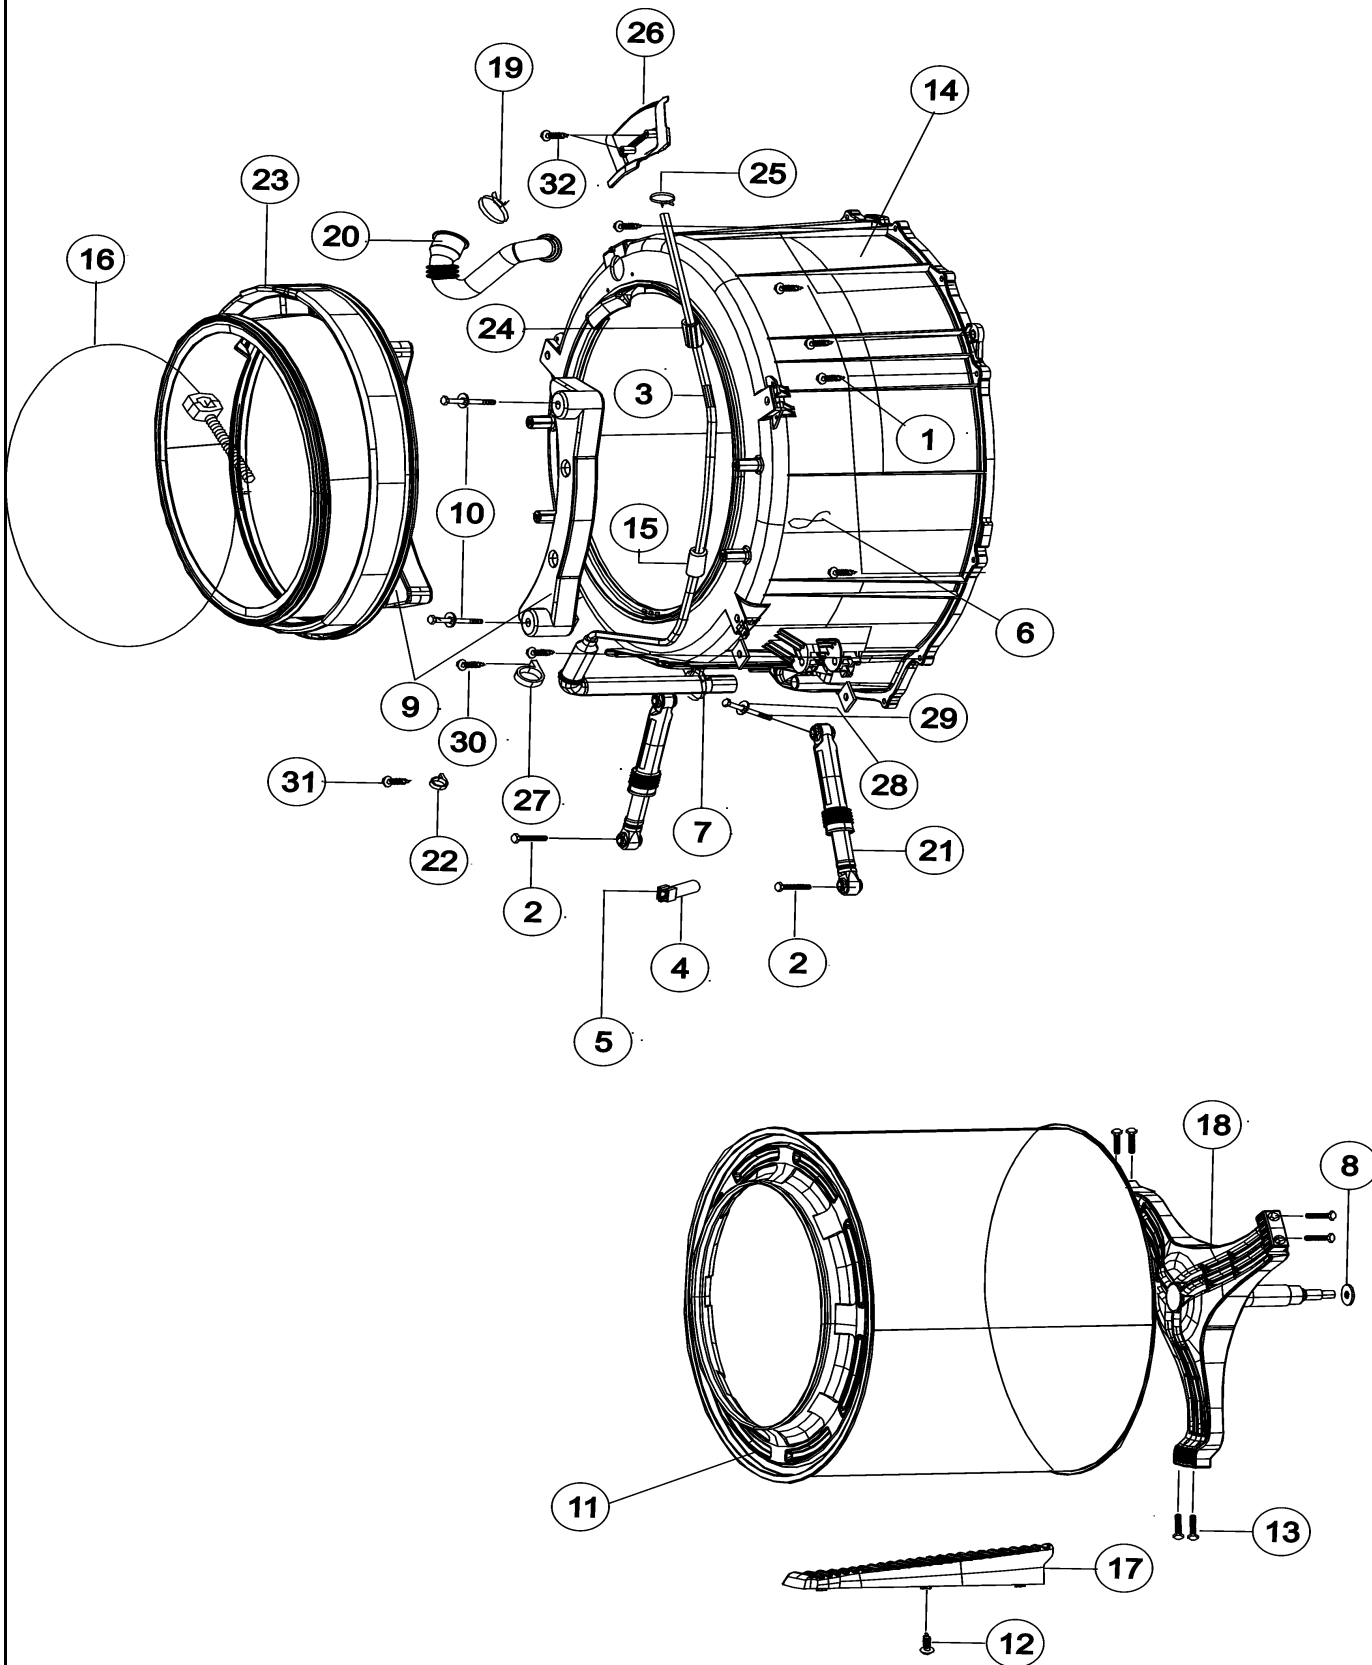

*Color Code (-)=Not Shown #=Series, Serial Prefix or Run No., N=Not Available

Section: DOOR

Model: MAH6700AWM

LW18-24

Section: DOOR

No.	Part No.	Description	Series	Qty
1	34001251	SCREW-TAPPING	10	3
2	34001252	SCREW-TAPPING	10	6
3	34001254	DOOR-GLASS	10	1
4	34001192	GUIDE-HINGE	10	4
5	34001424	COVER - DOOR	10	1
6	34001425	DOOR - SAFETY	10	1
7	34001251	SCREW-TAPPING	10	11
8	34001259	SCREW-TAPPING	10	2
9	34001426	HOLDER - GLASS	10	1
10	34001260	LEVER-DOOR	10	1
11	34001286	SCREW-MACHINE	10	2
12	34001427	FRAME - FRONT	10	1
13	34001428	BRACKET - HINGE	10	1
14	34001265	DOOR-LOCK S/W	10	1
15	34001266	ASSY-WIRE DIAPHRAGM	10	1
16	34001429	HINGE D00R	10	1

*Color Code (-)=Not Shown #=Series, Serial Prefix or Run No., N=Not Available

Section: TUB - FRONT

Model: MAH6700AWM

LW13-87

Section: TUB - FRONT

No.	Part No.	Description	Series	Qty
2	34001147	BOLT/SCREW-PUMP BRACKET	10	3
3	34001436	HOSE-PRESSURE (L)	10	1
4	34001202	THERMISTOR	10	1
5	34001162	PACKING-THERMISTOR-GROMMET	10	1
6	34001229	WIRE TIE - VINYL	10	4
7	34001315	CLAMPER HOSE	10	1
8	34001409	WASHER-WAVE	10	1
9	34001276	WEIGHT-BALANCER (F)	10	2
10	34001158	ASSY-BOLT	10	4
11	34001430	ASSY-SEMI DRUM	10	1
12	34001251	SCREW-TAPPING	10	3
13	34001277	BOLT-FLANGE	10	6
14	34001435	ASSY-SEMI TUB FRONT	10	1
15	34001307	SPONGE-HARNESS	10	2
16	34001306	ASSY-CLAMP DIAPHGRAM	10	1
17	34001431	DRUM-LIFTER	10	3
18	34001407	ASSY-FRAME SHAFT	10	1
19	34001305	BAND-RING	10	1
20	34001434	HOSE-DRAWER TUB	10	1
21	34001303	DAMPER-SHOCK	10	2
22	34001433	CABLE CLAMP	10	1
23	34001432	DOOR-DIAPHRAGM (BOOT)	10	1
24	34001301	SPONGE-HOSE AIR	10	1
25	34001169	SPRING-CLAMP	10	1
26	34001300	GUIDE-WATER	10	1
27	34001299	CLAMPER HOSE	10	1
28	34001272	WASHER-PLAIN	10	2
29	34001148	BOLT-HEX	10	2
30	34001232	SCREW-TAPPING	10	1
31	34001232	SCREW-TAPPING	10	1
32	34001251	SCREW-TAPPING	10	2