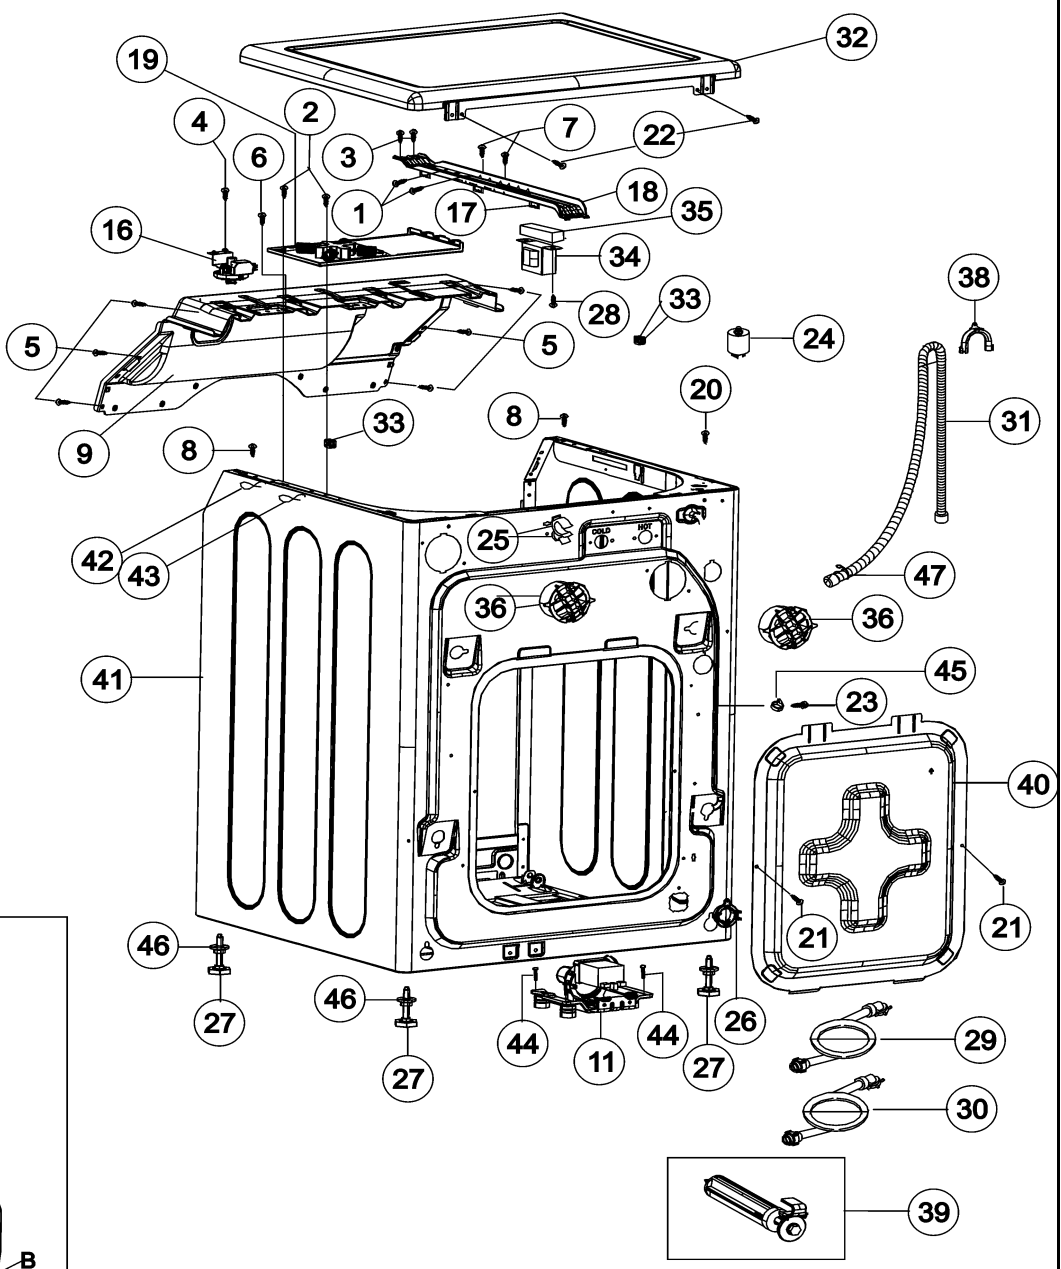

*Color Code (-)=Not Shown #=Series, Serial Prefix or Run No., N=Not Available

Section: CABINET

Model: MAH6700AWM

Section: CABINET

No.	Part No.	Description	Series	Qty
1	34001252	SCREW-TAPPING	10	2
2	34001252	SCREW-TAPPING	10	2
3	34001252	SCREW-TAPPING	10	2
4	34001252	SCREW-TAPPING	10	1
5	34001252	SCREW-TAPPING	10	6
6	34001252	SCREW-TAPPING	10	1
7	34001232	SCREW-TAPPING	10	2
8	34001317	SCREW-SPECIAL	10	2
9	34001441	FRAME-PLATE (U) - CABINET	10	1
10	34001340	ASSY-S PUMP	10	1
11	34001320	ASSY-PUMP DRAIN	10	1
12	34001232	SCREW-TAPPING	10	1
13	34001231	SCREW-TAPPING	10	1
14	34001322	VALVE-CHECK	10	1
15	34001323	CUSHION-PUMP	10	3
16	34001324	ASSY-SENSOR PRESSURE	10	1
17	34001325	HOLDER-WIRE SADDLE	10	3
18	34001326	GUIDE-WIRE	10	1
19	34001443	ASSY-ABSORBER	10	1
20	34001252	SCREW-TAPPING	10	1
21	34001252	SCREW-TAPPING	10	2
22	34001328	SCREW-HEX	10	2
23	34001329	CABLE CLAMP	10	5
24	34001330	FILTER-EMI	10	1
25	34001331	CLAMPER HOSE	10	1
26	34001500	GUIDE HOSE	14	1
26	34001200	GUIDE-HOSE	10	1
27	34001341	LEG-RUBBER	10	4
28	34001231	SCREW-TAPPING	10	1
29	34001089	ASSY-HOSE WATER (HOT)	10	1
30	34001094	ASSY-HOSE WATER (COLD)	10	1
31	34001095	ASSY-HOSE DRAIN	10	1
32	34001332	ASSY-COVER TOP	10	1
33	34001097	GUIDE-SPRING - WASHER ONLY	10	2
34	34001333	TRANS-REACTORV	10	1
35	34001334	BRACKET-HEATER	10	1
36	34001400	ASSY-CAP O.F.	10	2
37	35001004	HOLDER-WIRE (RETAINER/CLIP)	10	3
37	34001501	HOLDER WIRE	14	3
38	34001336	HOSE-HANGER	10	1
39	34001337	ASSY-FIXER TUB	10	4
40	34001338	ASSY-COVER BACK	10	1
41	34001442	ASSY-FRAME - CABINET	10	1
42	34001229	WIRE TIE - VINYL	10	1
43	34001229	WIRE TIE - VINYL	10	1
44	34001388	BOLT-HEX	10	1
45	34001299	CLAMPER HOSE	10	1
46	34001389	NUT-HEXAGON FLANGE	10	4
47	34001161	CLIP-HOSE	10	1