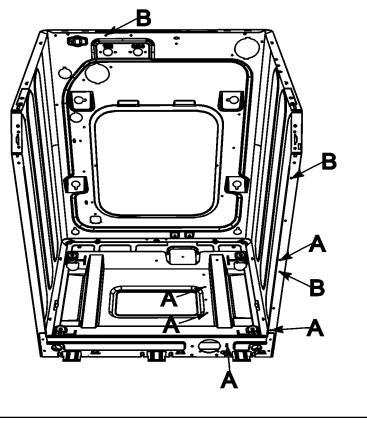

Section: CABINET

Model: MAH6700AWM

Section: CABINET

No.	Part No.	Description	Series	Qty
1	34001252	SCREW-TAPPING	10	2
2	34001252	SCREW-TAPPING	10	2
3	34001252	SCREW-TAPPING	10	2
4	34001252	SCREW-TAPPING	10	1
5	34001252	SCREW-TAPPING	10	6
6	34001252	SCREW-TAPPING	10	1
7	34001232	SCREW-TAPPING	10	2
8	34001317	SCREW-SPECIAL	10	2
9	34001441	FRAME-PLATE (U) - CABINET	10	1
10	34001340	ASSY-S PUMP	10	1
11	34001320	ASSY-PUMP DRAIN	10	1
12	34001232	SCREW-TAPPING	10	1
13	34001231	SCREW-TAPPING	10	1
14	34001322	VALVE-CHECK	10	1
15	34001323	CUSHION-PUMP	10	3
16	34001324	ASSY-SENSOR PRESSURE	10	1
17	34001325	HOLDER-WIRE SADDLE	10	3
18	34001326	GUIDE-WIRE	10	1
19	34001443	ASSY-ABSORBER	10	1
20	34001252	SCREW-TAPPING	10	1
21	34001252	SCREW-TAPPING	10	2
22	34001328	SCREW-HEX	10	2
23	34001329	CABLE CLAMP	10	5
24	34001330	FILTER-EMI	10	1
25	34001331	CLAMPER HOSE	10	1
26	34001500	GUIDE HOSE	14	1
26	34001200	GUIDE-HOSE	10	1
27	34001341	LEG-RUBBER	10	4
28	34001231	SCREW-TAPPING	10	1
29	34001089	ASSY-HOSE WATER (HOT)	10	1
30	34001094	ASSY-HOSE WATER (COLD)	10	1
31	34001095	ASSY-HOSE DRAIN	10	1
32	34001332	ASSY-COVER TOP	10	1
33	34001097	GUIDE-SPRING - WASHER ONLY	10	2
34	34001333	TRANS-REACTORV	10	1
35	34001334	BRACKET-HEATER	10	1
36	34001400	ASSY-CAP O.F.	10	2
37	35001004	HOLDER-WIRE (RETAINER/CLIP)	10	3
37	34001501	HOLDER WIRE	14	3
38	34001336	HOSE-HANGER	10	1
39	34001337	ASSY-FIXER TUB	10	4
40	34001338	ASSY-COVER BACK	10	1
41	34001442	ASSY-FRAME - CABINET	10	1
42	34001229	WIRE TIE - VINYL	10	1
43	34001229	WIRE TIE - VINYL	10	1
44	34001388	BOLT-HEX	10	1
45	34001299	CLAMPER HOSE	10	1
46	34001389	NUT-HEXAGON FLANGE	10	4
47	34001161	CLIP-HOSE	10	1

*Color Code (-)=Not Shown #=Series, Serial Prefix or Run No., N=Not Available