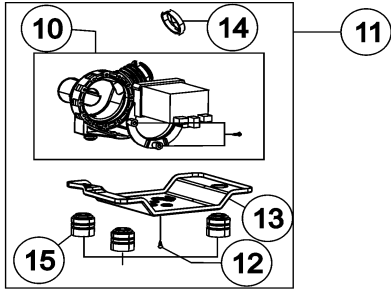

Section: CABINET

Model: MAH6700AWM

Section: CABINET

No.	Part No.	Description	Series	Qty
1	34001252	SCREW-TAPPING	10	2
2	34001252	SCREW-TAPPING	10	2
3	34001252	SCREW-TAPPING	10	2
4	34001252	SCREW-TAPPING	10	1
5	34001252	SCREW-TAPPING	10	6
6	34001252	SCREW-TAPPING	10	1
7	34001232	SCREW-TAPPING	10	2
8	34001317	SCREW-SPECIAL	10	2
9	34001441	FRAME-PLATE (U) - CABINET	10	1
10	34001340	ASSY-S PUMP	10	1
11	34001320	ASSY-PUMP DRAIN	10	1
12	34001232	SCREW-TAPPING	10	1
13	34001231	SCREW-TAPPING	10	1
14	34001322	VALVE-CHECK	10	1
15	34001323	CUSHION-PUMP	10	3
16	34001324	ASSY-SENSOR PRESSURE	10	1
17	34001325	HOLDER-WIRE SADDLE	10	3
18	34001326	GUIDE-WIRE	10	1
19	34001443	ASSY-ABSORBER	10	1
20	34001252	SCREW-TAPPING	10	1
21	34001252	SCREW-TAPPING	10	2
22	34001328	SCREW-HEX	10	2
23	34001329	CABLE CLAMP	10	5
24	34001330	FILTER-EMI	10	1
25	34001331	CLAMPER HOSE	10	1
26	34001500	GUIDE HOSE	14	1
26	34001200	GUIDE-HOSE	10	1
27	34001341	LEG-RUBBER	10	4
28	34001231	SCREW-TAPPING	10	1
29	34001089	ASSY-HOSE WATER (HOT)	10	1
30	34001094	ASSY-HOSE WATER (COLD)	10	1
31	34001095	ASSY-HOSE DRAIN	10	1
32	34001332	ASSY-COVER TOP	10	1
33	34001097	GUIDE-SPRING - WASHER ONLY	10	2
34	34001333	TRANS-REACTORV	10	1
35	34001334	BRACKET-HEATER	10	1
36	34001400	ASSY-CAP O.F.	10	2
37	35001004	HOLDER-WIRE (RETAINER/CLIP)	10	3
37	34001501	HOLDER WIRE	14	3
38	34001336	HOSE-HANGER	10	1
39	34001337	ASSY-FIXER TUB	10	4
40	34001338	ASSY-COVER BACK	10	1
41	34001442	ASSY-FRAME - CABINET	10	1
42	34001229	WIRE TIE - VINYL	10	1
43	34001229	WIRE TIE - VINYL	10	1
44	34001388	BOLT-HEX	10	1
45	34001299	CLAMPER HOSE	10	1
46	34001389	NUT-HEXAGON FLANGE	10	4
47	34001161	CLIP-HOSE	10	1

*Color Code (-)=Not Shown #=Series, Serial Prefix or Run No., N=Not Available