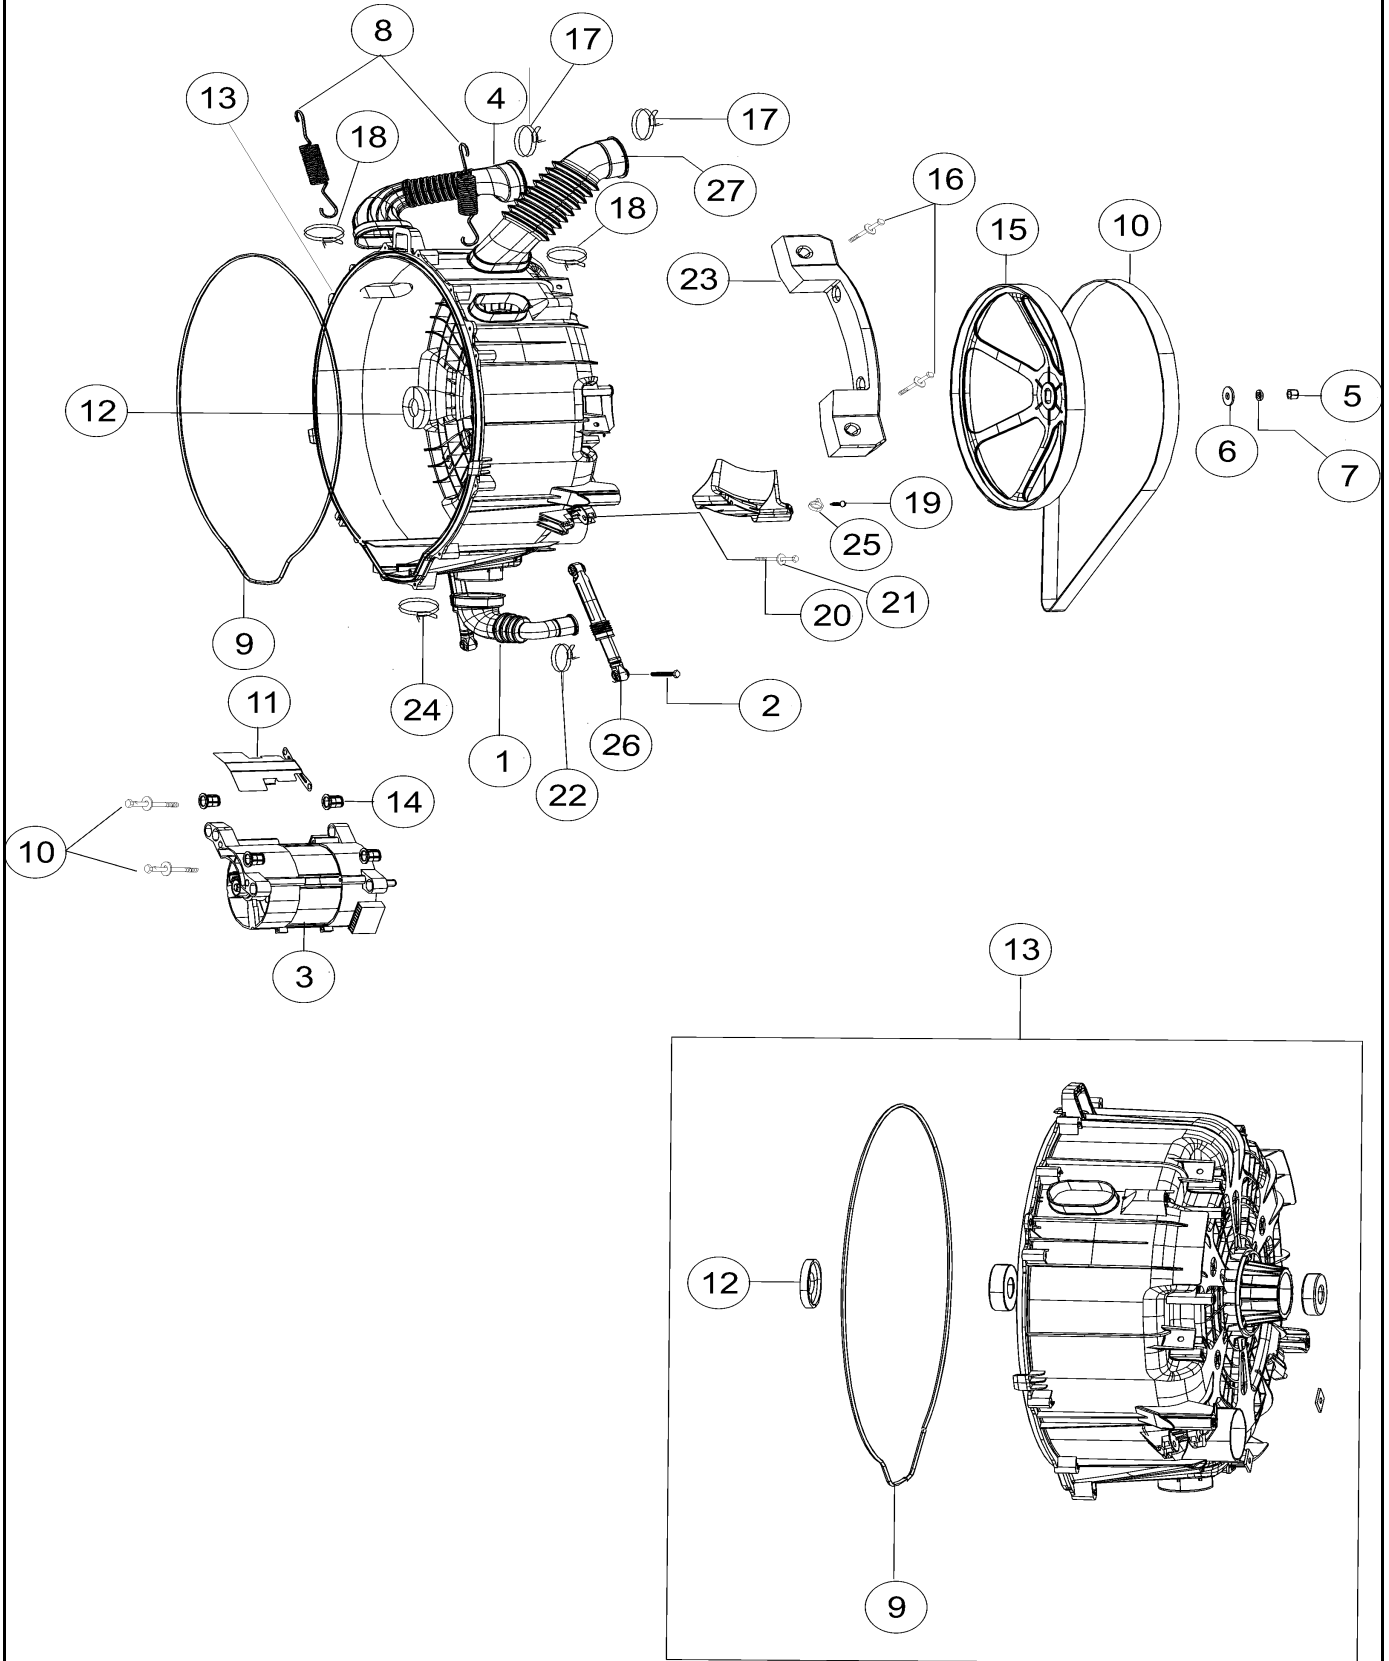

Section: TUB BACK

Model: MAH6700AWM

LW13-88

Section: TUB BACK

No.	Part No.	Description	Series	Qty
1	34001294	HOSE-DRAIN	10	1
2	34001147	BOLT/SCREW-PUMP BRACKET	10	4
3	34001437	MOTOR - DRUM	10	1
4	34001295	HOSE-O.F. (1)	10	1
5	34001271	NUT-HEX	10	1
6	34001406	WASHER-PLAIN	10	1
7	34001273	WASHER-SPRING	10	1
8	34001274	SPRING-HANGER	10	2
9	34001296	PACKING-TUB	10	1
10	34001411	BELT-TIMING GEAR	10	1
11	34001415	COVER-MOTOR	10	1
12	34001463	BRACKET, REAR	11	1
12	34001408	SEAL-OIL	10	1
13	34001439	ASSY-SEMI TUB BACK	10	1
13	34001458	OUTER TUB, REAR	12	1
14	34001157	BUSHING-MOTOR	10	4
15	34001412	PULLEY	10	1
16	34001158	ASSY-BOLT	10	2
17	34001297	BAND-RING	10	1
18	34001297	BAND-RING	10	1
19	34001232	SCREW-TAPPING	10	2
20	34001148	BOLT-HEX	10	2
21	34001272	WASHER-PLAIN	10	2
22	34001161	CLIP-HOSE	10	1
23	34001413	WEIGHT-BALANCER	10	1
24	34001289	CLAMPER-HOSE	10	1
25	34001438	CABLE CLAMP	10	2
26	34001292	DAMPER-SHOCK	10	2
27	34001293	HOSE-O.F.	10	1

*Color Code (-)=Not Shown #=Series, Serial Prefix or Run No., N=Not Available