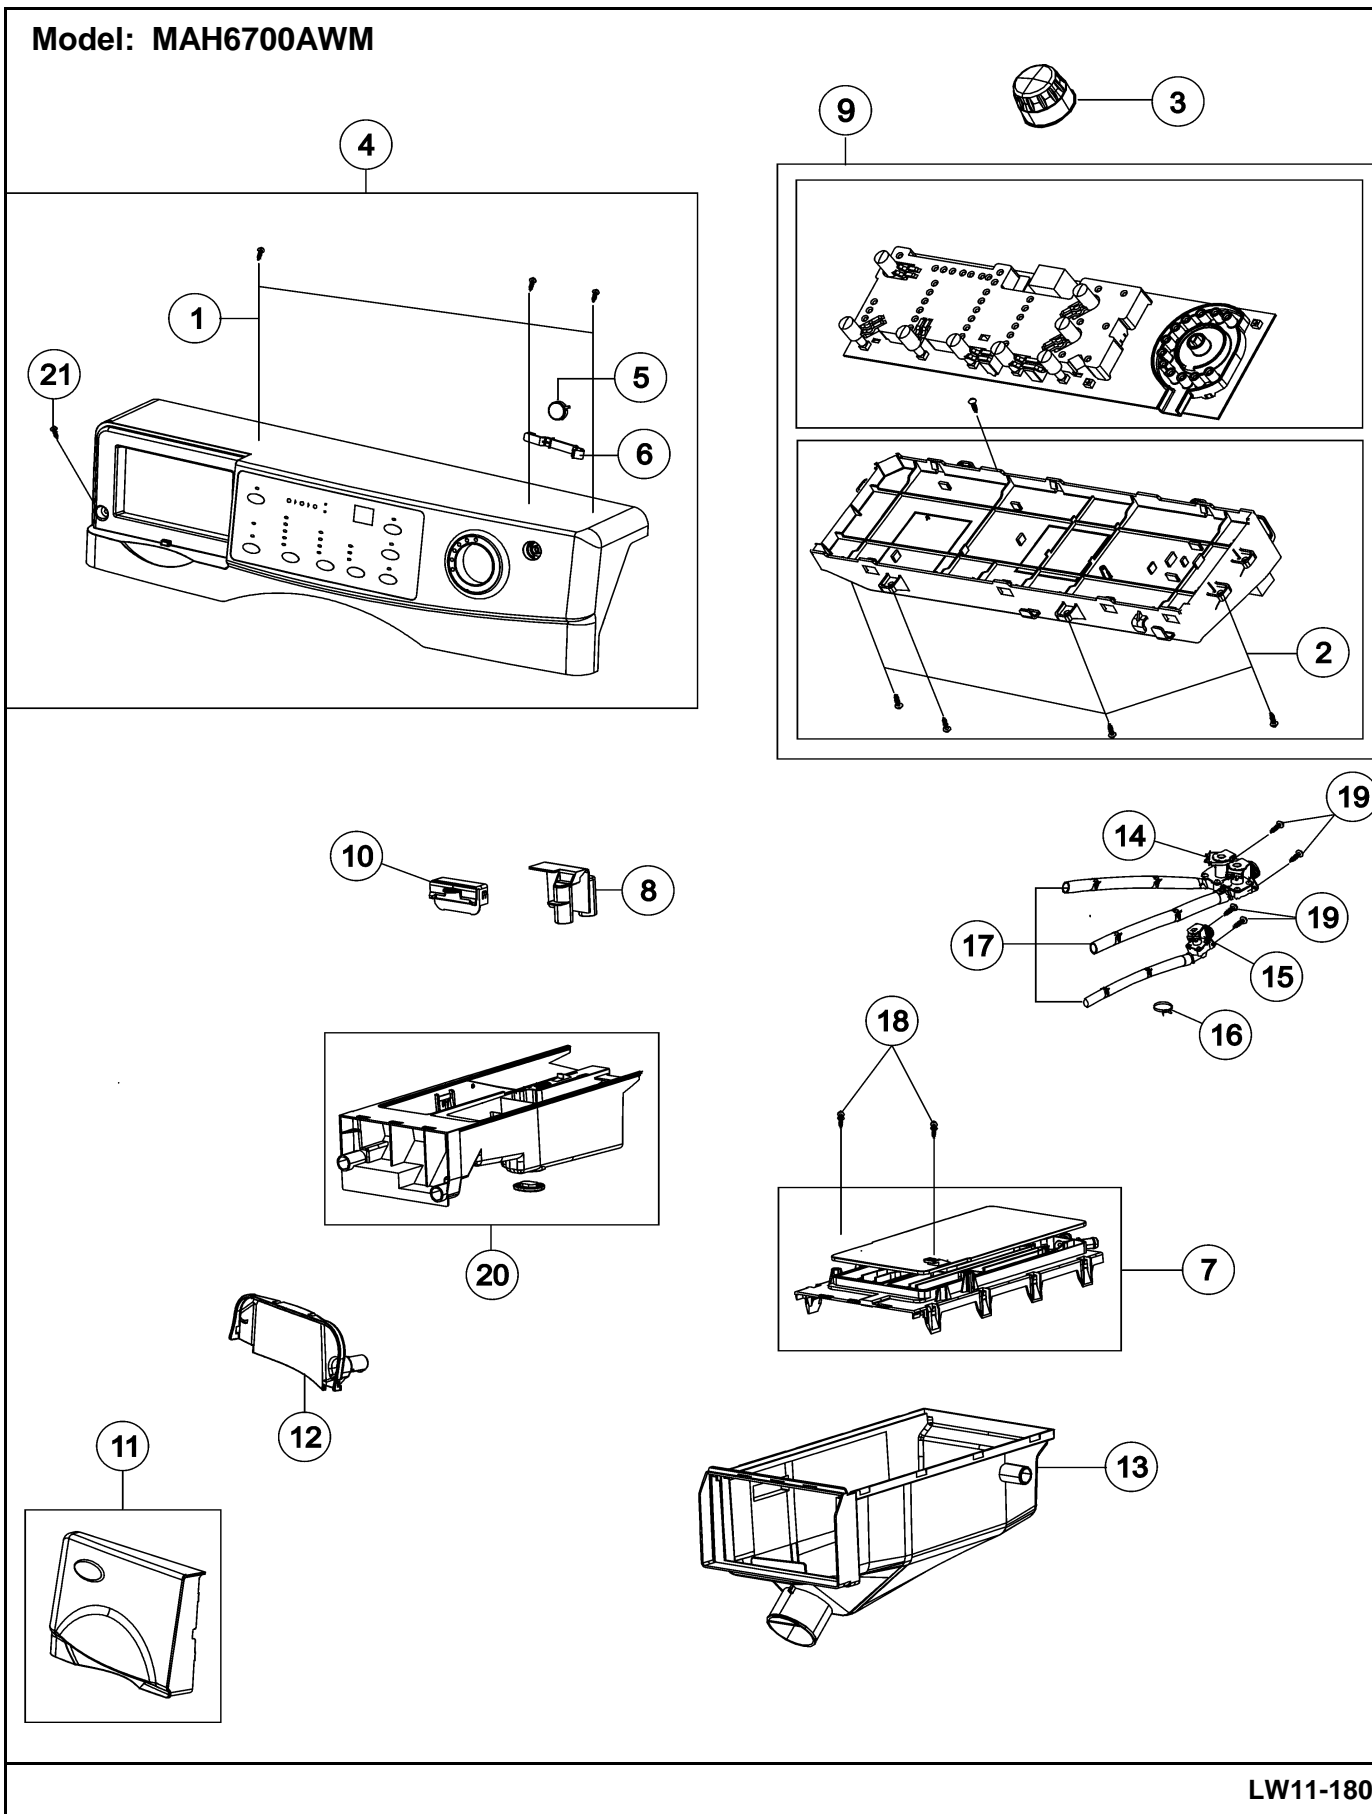

WASHER

Repair Parts List

MODEL NUMBER
MAH6700AWM

When requesting service or ordering parts, always provide the following information:

- Product Type
- Part Number
- Model Number
- Part Description

MAYTAG®

©2005 Maytag Services

Section: CONTROL BOARD / DISPENSER

Model: MAH6700AWM

LW11-180

Section: CONTROL BOARD / DISPENSER

No.	Part No.	Description	Series	Qty
1	34001232	SCREW-TAPPING	10	1
2	34001231	SCREW-TAPPING	10	5
3	34001233	KNOB-ENCODER	10	1
4	34001418	ASSY-PANEL CONTROL	10	1
5	34001235	BUTTON-PUSH (P)	10	1
6	34001419	LEVER-POWER	10	1
7	34001423	ASSY-S.HOUSING DRAWER	10	1
8	34001401	CAP-RINSE	10	1
9	34001479	BOARD, CONTROL	11	1
9	34001484	PCB (MEMS) SENSOR DNO	14	1
9	34001420	ASSY-PCB - PARTS DNO	10	1
9	34001499	ASSY PCB-6700 (SERIES 14)	14	1
9	34001487	BRACKET, SENSOR (6700)	14	1
10	34001239	GUIDE-LIQUID	10	1
11	34001470	ASSY-S.PANEL DRAWER	10	1
12	34001422	HANDLE-DRAWER	10	1
13	34001245	HOUSING-DRAWER (L)	10	1
14	34001151	VALVE-WATER (COLD)	10	1
15	34001131	VALVE-WATER (HOT)	10	1
16	34001208	CLAMP-HOSE	10	6
17	34001109	HOSE-DRAWER (.25)	10	3
18	34001232	SCREW-TAPPING	10	2
19	34001250	SCREW-TAPTITE	10	4
20	34001282	ASSY-S. BODY DRAWER	10	1
21	6002-001006	SCREW-TAPPING;TH,+,2S,M4,L12,-	10	1

*Color Code (-)=Not Shown #=Series, Serial Prefix or Run No., N=Not Available

Section: DOOR

Model: MAH6700AWM

LW18-24

Section: DOOR

No.	Part No.	Description	Series	Qty
1	34001251	SCREW-TAPPING	10	3
2	34001252	SCREW-TAPPING	10	6
3	34001254	DOOR-GLASS	10	1
4	34001192	GUIDE-HINGE	10	4
5	34001424	COVER - DOOR	10	1
6	34001425	DOOR - SAFETY	10	1
7	34001251	SCREW-TAPPING	10	11
8	34001259	SCREW-TAPPING	10	2
9	34001426	HOLDER - GLASS	10	1
10	34001260	LEVER-DOOR	10	1
11	34001286	SCREW-MACHINE	10	2
12	34001427	FRAME - FRONT	10	1
13	34001428	BRACKET - HINGE	10	1
14	34001265	DOOR-LOCK S/W	10	1
15	34001266	ASSY-WIRE DIAPHRAGM	10	1
16	34001429	HINGE D00R	10	1