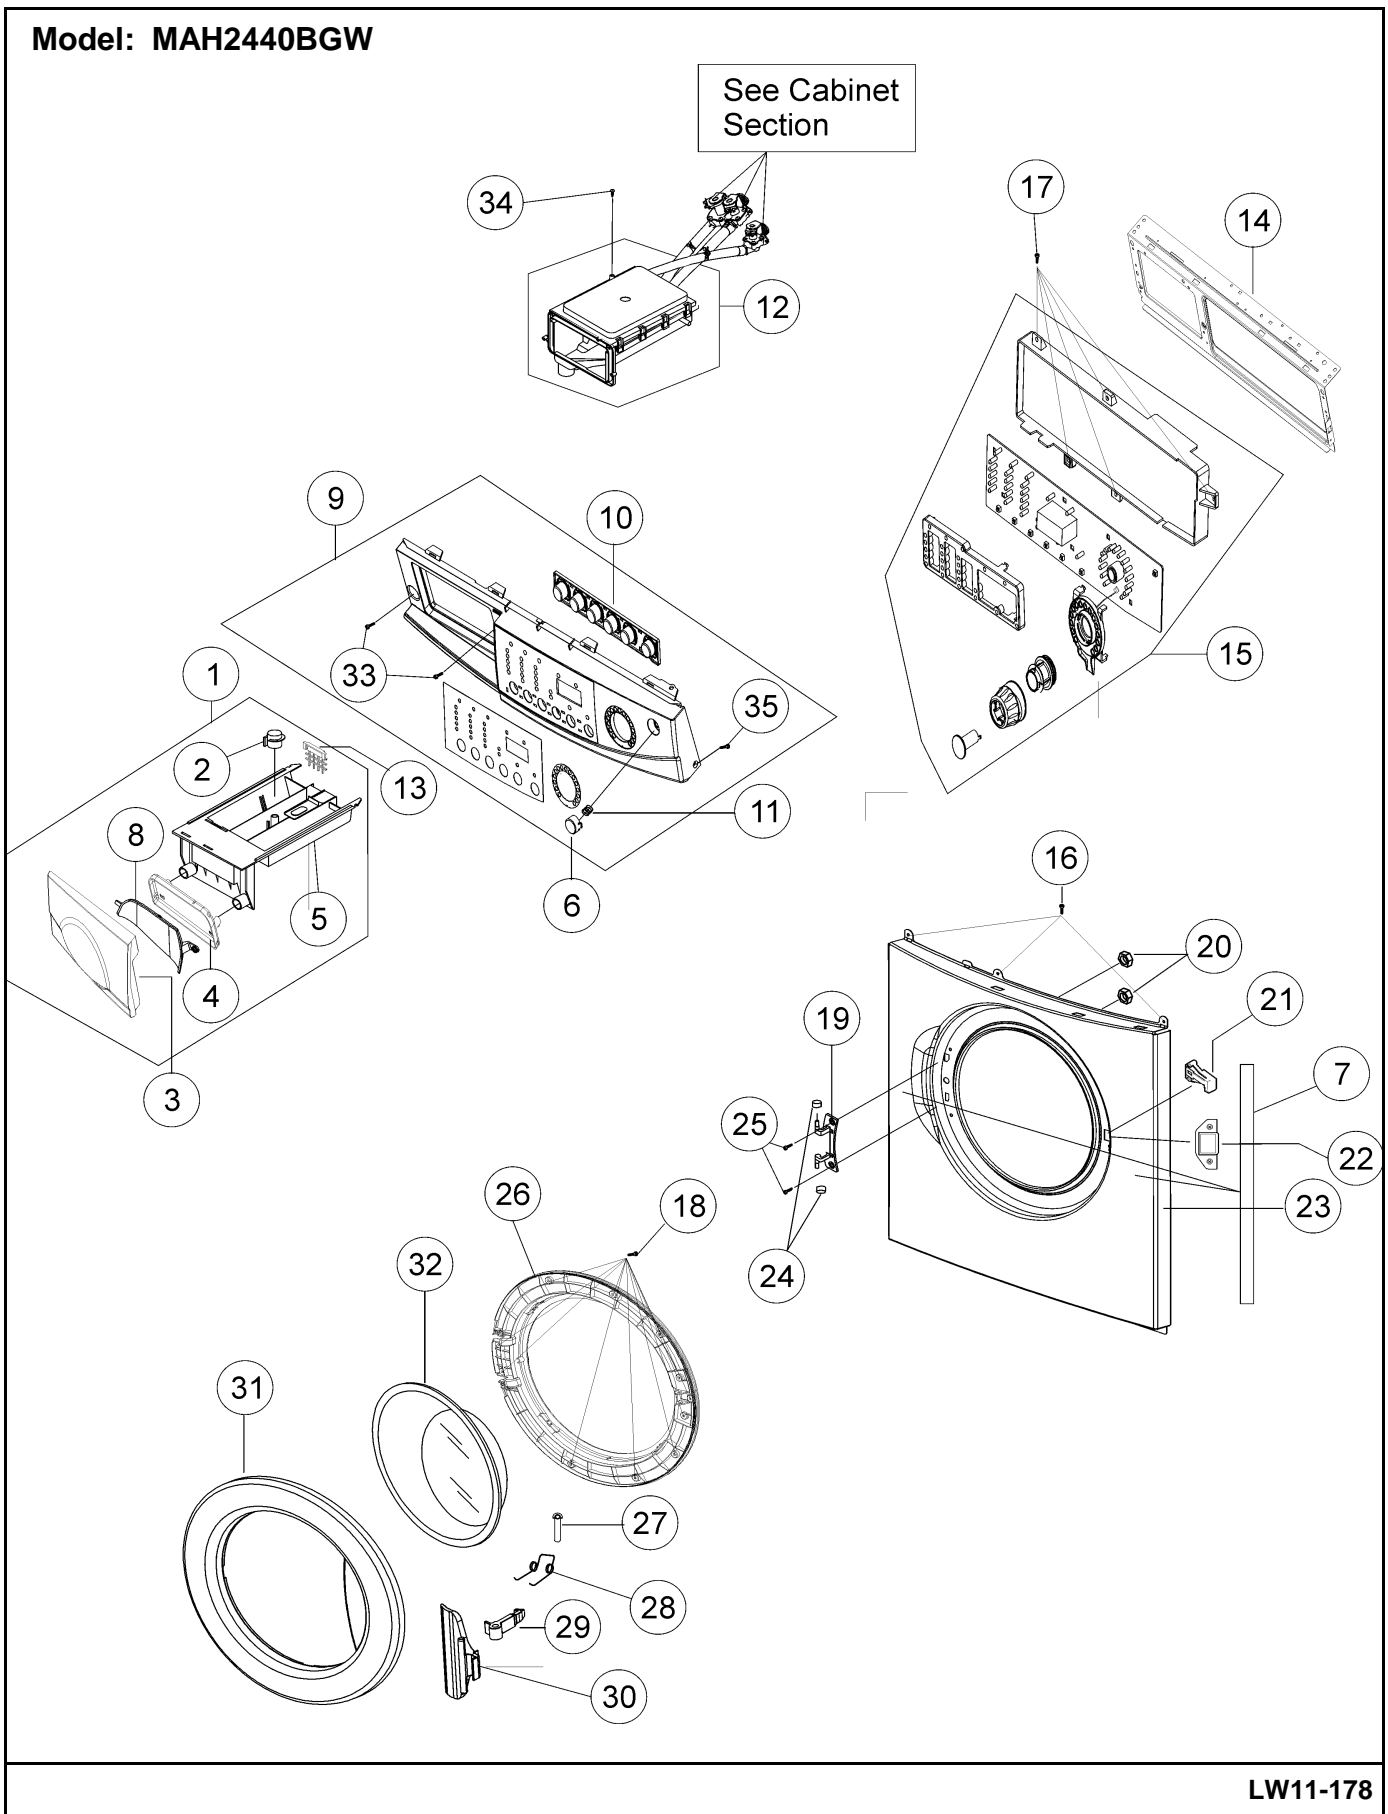

Section: CONTROL PANEL - FRONT

Model: MAH2440BGW

LW11-178

Section: CONTROL PANEL - FRONT

No.	Part No.	Description	Series	Qty
1	34001489	ASSY-PCB PART	10	1
2	34001087	CAP-RINSE	10	1
3	34001344	PANEL-DRAWER	10	1
4	34001345	HANDLE-DRAWER	10	1
5	34001103	BODY-DRAWER	10	1
6	35001053	BUTTON-PUSH (P)	10	1
7	34001375	SPONGE-EPDM	10	1
8	34001374	COVER-PANEL	10	1
9	12002618	CONTROL BOARD ASSY (24"INT)	10	1
9	34001347	ASSY-PANEL CONTROL	10	1
10	35001069	BUTTON-PUSH (F)	10	1
11	35001068	SPRING ETC-BUTTON	10	1
12	34001102	ASSY-HOUSING DRAWER	10	1
13	34001317	SCREW-SPECIAL	10	1
14	34001100	ASSY-FRAME PLATE	10	1
15	34001489	ASSY-PCB PART	11	1
15	34001368	ASSY-PCB PARTS	10	1
16	35001166	SCREW-TAPPING	10	6
17	6002-000213	SCREW-TAPPING	10	5
18	6002-001006	SCREW-TAPPING;TH,+,2S,M4,L12,-	10	11
19	34001215	HINGE-DOOR	10	1
20	34001144	NUT-FLANGE	10	2
21	34001474	DOOR SWITCH	10	1
22	34001051	COVER-FRONT (DOOR)	10	1
23	34001145	ASSY-FRAME FRONT LU	10	1
24	34001192	GUIDE-HINGE	10	1
25	6002-001006	SCREW-TAPPING;TH,+,2S,M4,L12,-	10	2
26	34001179	HOLDER-GLASS	10	1
27	34001194	GUIDE-BAR	10	1
28	34001195	SPRING-HANDLE	10	1
29	34001111	LEVER-DOOR	10	1
30	34001196	HANDLE-DOOR	10	1
31	34001178	COVER-DOOR	10	1
32	34001106	DOOR-GLASS	10	1
33	34001214	SCREW-CONSOLE TO FRONT FRAME	10	2
34	6002-000473	SCREW-TAPPING	10	1
35	34001213	SCREW-PAINTED, SIDE PANEL	10	1