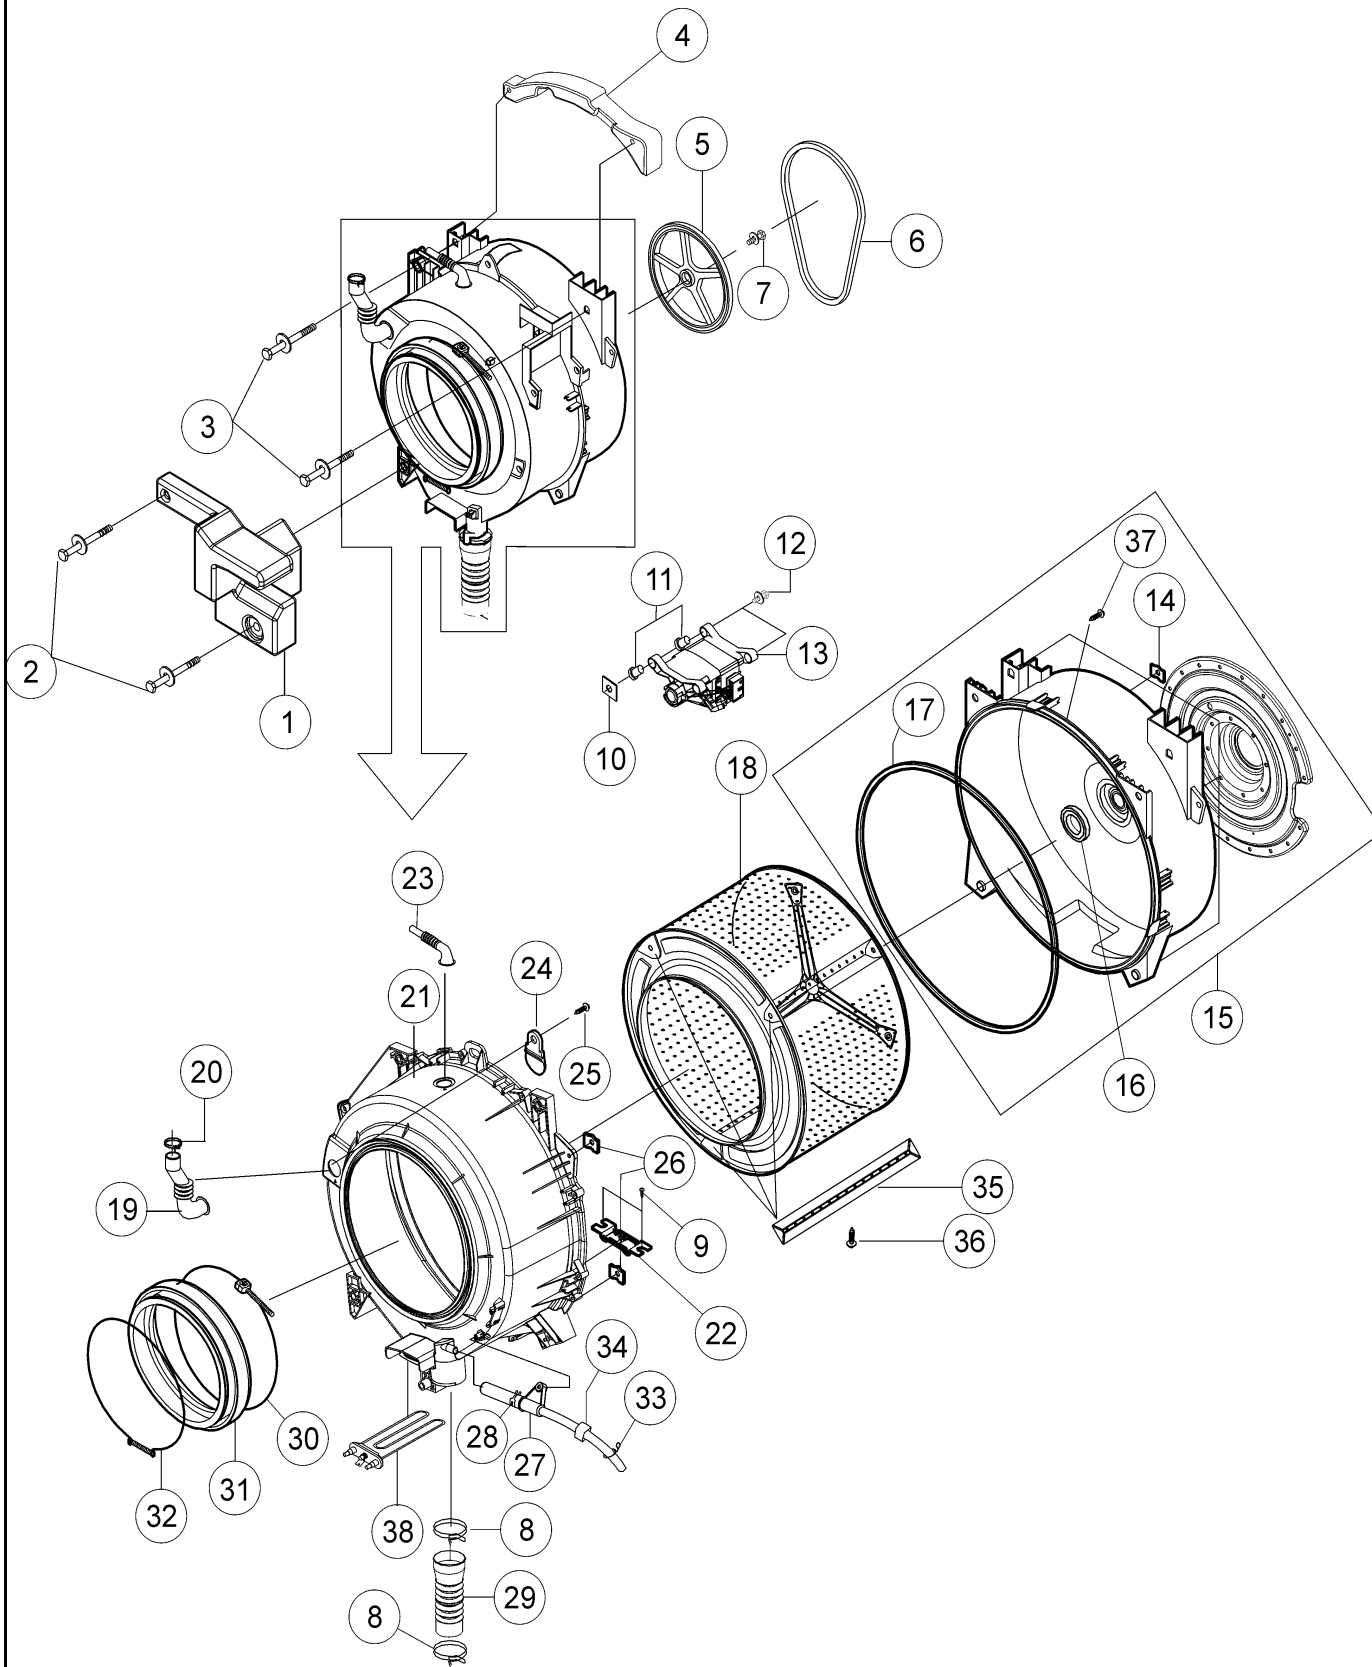

Section: TUB

Model: MAH2440BGW

LW13-83

Section: TUB

No.	Part No.	Description	Series	Qty
1	34001156	WEIGHT-BALANCE (L)	10	1
2	34001158	ASSY-BOLT	10	3
3	34001349	ASSY-BOLT	10	2
4	34001160	WEIGHT-BALANCER (U)	10	1
5	34001124	PULLEY - WASHER	10	1
6	6002-001199	SCREW-TAPPING	10	1
7	34001154	ASSY-BOLT	10	1
8	34001165	CLAMP-HOSE	10	2
9	34001251	SCREW-TAPPING	10	2
10	34001163	BRACKET-NUT	10	1
11	34001157	BUSHING-MOTOR	10	2
12	34001158	ASSY-BOLT	10	2
13	34001351	MOTOR-DRUM	10	1
14	34001168	BRACKET-NUT	10	2
15	34001352	ASSY-TUB BACK	10	1
16	34001159	SEAL-OIL	10	1
17	34001123	PACKING-TUB	10	1
18	34001175	ASSY-DRUM	10	1
19	34001120	HOSE-DRAWER TUB	10	1
20	34001161	CLIP-HOSE	10	1
21	34001353	TUB-FRONT	10	1
22	34001356	BRACKET-HEATER	10	1
23	34001119	HOSE-AIR	10	1
24	34001127	VANE-CHECK	10	1
25	34001219	SCREW-BAFFLE	10	1
26	34001168	BRACKET-NUT	10	5
27	34001091	ASSY-HOSE PRESSURE	10	1
28	34001208	CLAMP-HOSE	10	1
29	12002606	ASSY-DOOR KIT	10	1
30	34001113	ASSY-CLAMP DIAPHGRAM	10	1
31	34001354	DOOR-DIAPHRAGM	10	1
32	34001116	ASSY-WIRE DIAPHGRAM	10	1
33	34001169	SPRING-CLAMP	10	1
34	34001170	SPONGE-HOSE AIR	10	1
35	34001171	DRUM-LIFTER (BAFFLE)	10	3
36	34001219	SCREW-BAFFLE	10	1
37	34001212	SCREW-OUTER TUB FRONT TO BACK	10	11
38	34001355	HEATER	10	1

*Color Code (-)=Not Shown #=Series, Serial Prefix or Run No., N=Not Available