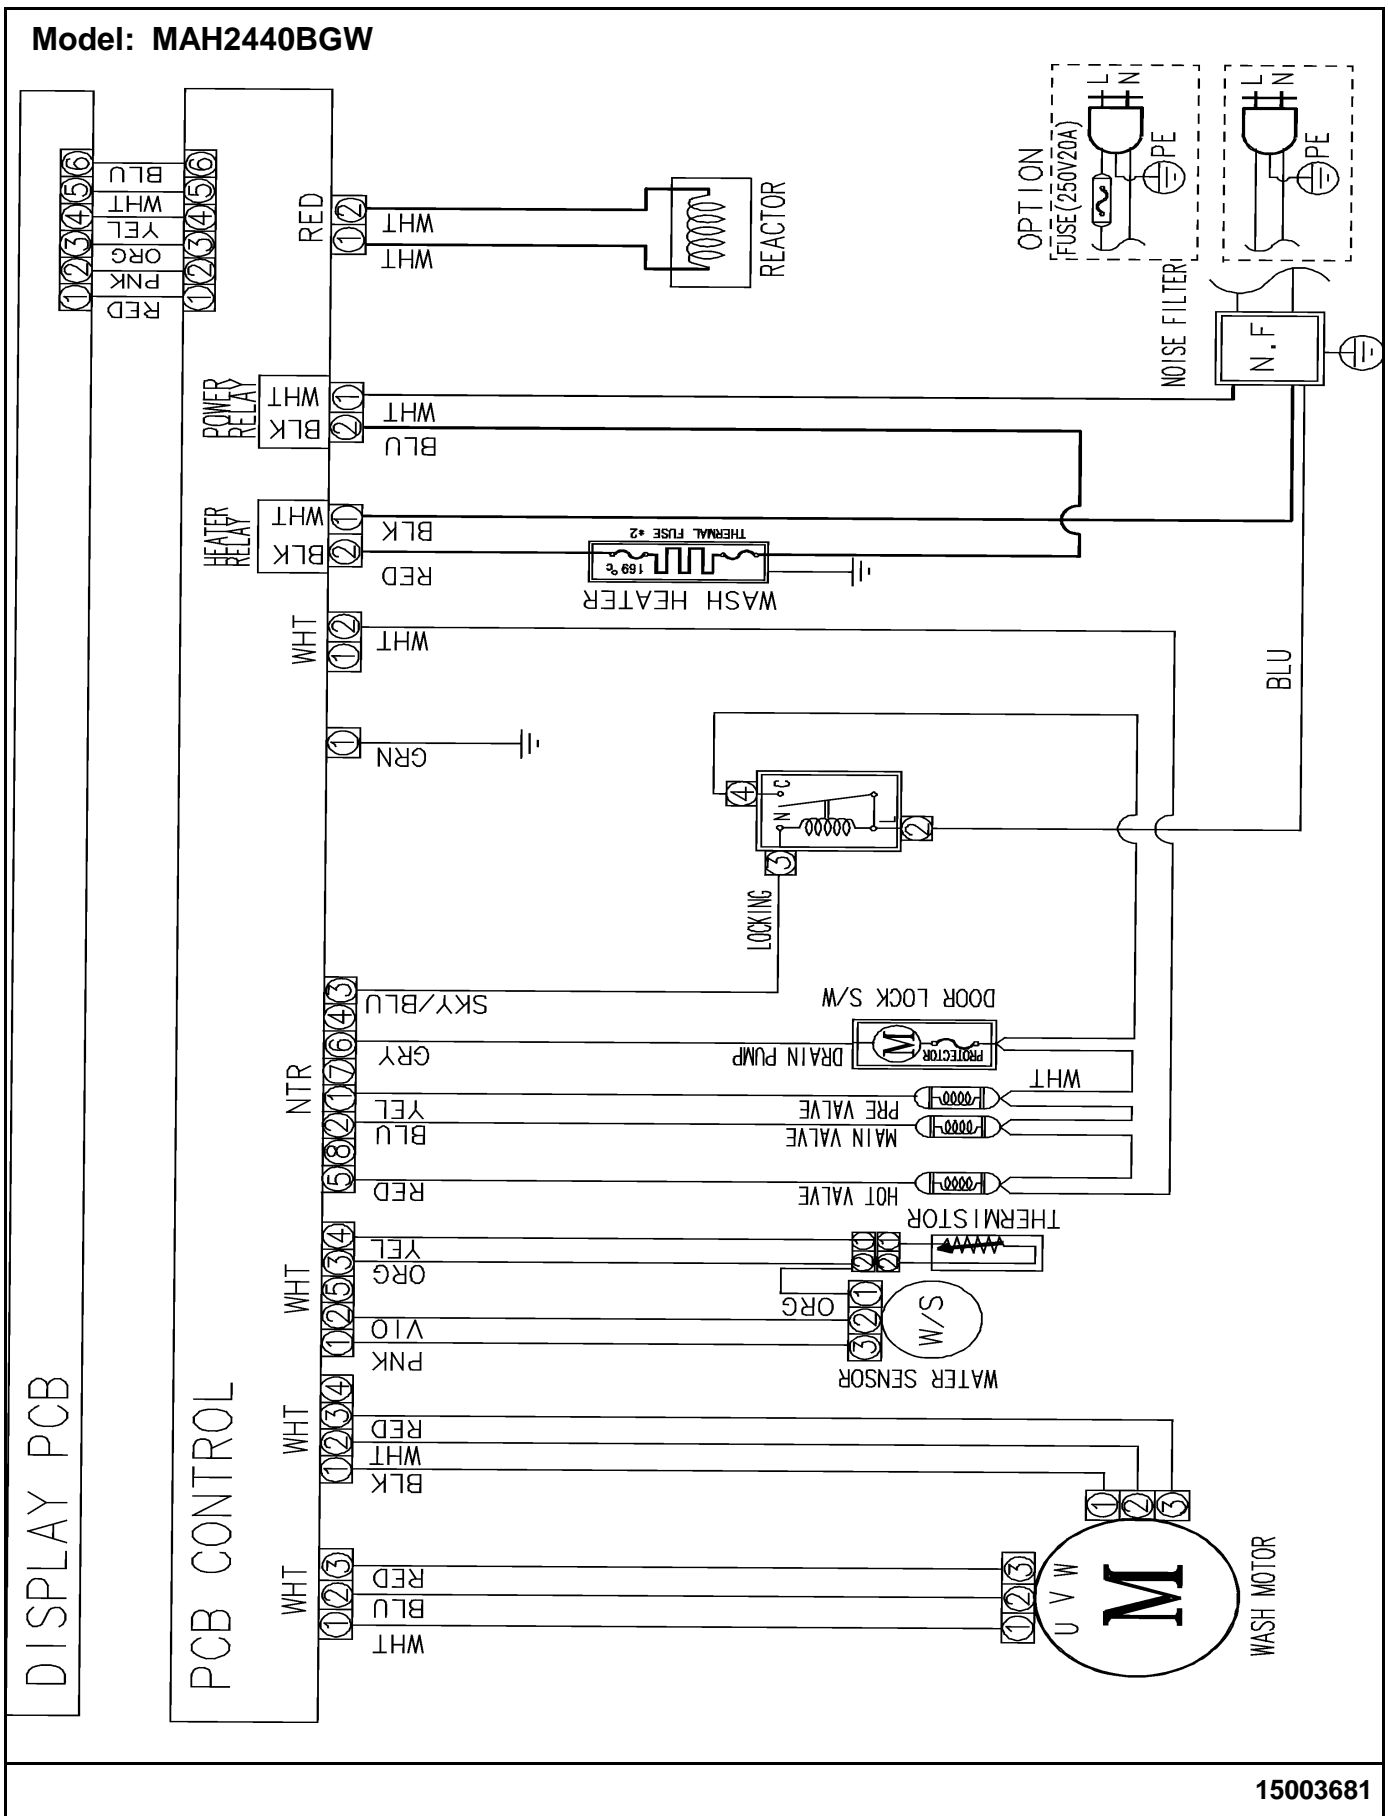

*Color Code (-)=Not Shown #=Series, Serial Prefix or Run No., N=Not Available

Section: TUB

Model: MAH2440BGW

LW13-83

Section: TUB

No.	Part No.	Description	Series	Qty
1	34001156	WEIGHT-BALANCE (L)	10	1
2	34001158	ASSY-BOLT	10	3
3	34001349	ASSY-BOLT	10	2
4	34001160	WEIGHT-BALANCER (U)	10	1
5	34001124	PULLEY - WASHER	10	1
6	6002-001199	SCREW-TAPPING	10	1
7	34001154	ASSY-BOLT	10	1
8	34001165	CLAMP-HOSE	10	2
9	34001251	SCREW-TAPPING	10	2
10	34001163	BRACKET-NUT	10	1
11	34001157	BUSHING-MOTOR	10	2
12	34001158	ASSY-BOLT	10	2
13	34001351	MOTOR-DRUM	10	1
14	34001168	BRACKET-NUT	10	2
15	34001352	ASSY-TUB BACK	10	1
16	34001159	SEAL-OIL	10	1
17	34001123	PACKING-TUB	10	1
18	34001175	ASSY-DRUM	10	1
19	34001120	HOSE-DRAWER TUB	10	1
20	34001161	CLIP-HOSE	10	1
21	34001353	TUB-FRONT	10	1
22	34001356	BRACKET-HEATER	10	1
23	34001119	HOSE-AIR	10	1
24	34001127	VANE-CHECK	10	1
25	34001219	SCREW-BAFFLE	10	1
26	34001168	BRACKET-NUT	10	5
27	34001091	ASSY-HOSE PRESSURE	10	1
28	34001208	CLAMP-HOSE	10	1
29	12002606	ASSY-DOOR KIT	10	1
30	34001113	ASSY-CLAMP DIAPHGRAM	10	1
31	34001354	DOOR-DIAPHRAGM	10	1
32	34001116	ASSY-WIRE DIAPHGRAM	10	1
33	34001169	SPRING-CLAMP	10	1
34	34001170	SPONGE-HOSE AIR	10	1
35	34001171	DRUM-LIFTER (BAFFLE)	10	3
36	34001219	SCREW-BAFFLE	10	1
37	34001212	SCREW-OUTER TUB FRONT TO BACK	10	11
38	34001355	HEATER	10	1

*Color Code (-)=Not Shown #=Series, Serial Prefix or Run No., N=Not Available

Section: SUPPLEMENTAL INFORMATION

No.	Part No.	Description	Series	Qty
1	34001350	ASSY-WIRE HARNESS (MOTOR)	10	1
2	34001475	ASSY-M.WIRE HARNESS	10	1
3	34001223	BOLT-SPANER	10	1
4	34001203	EMI FILTER	10	1
5	34001360	ASSY POWER CORD	10	1
6	34001361	ASSY POWER CORD	10	1
7	34001220	24" STACKING KIT (MAL2424AXX)	10	1
8	DC68-02127A	MANUAL, USE & CARE	10	1
8	W10126688	MANUAL, USE & CARE	11	1
9	34001395	CAP-FIXER	10	1

*Color Code (-)=Not Shown #=Series, Serial Prefix or Run No., N=Not Available

Section: WIRING INFORMATION

Model: MAH2440BGW

15003681