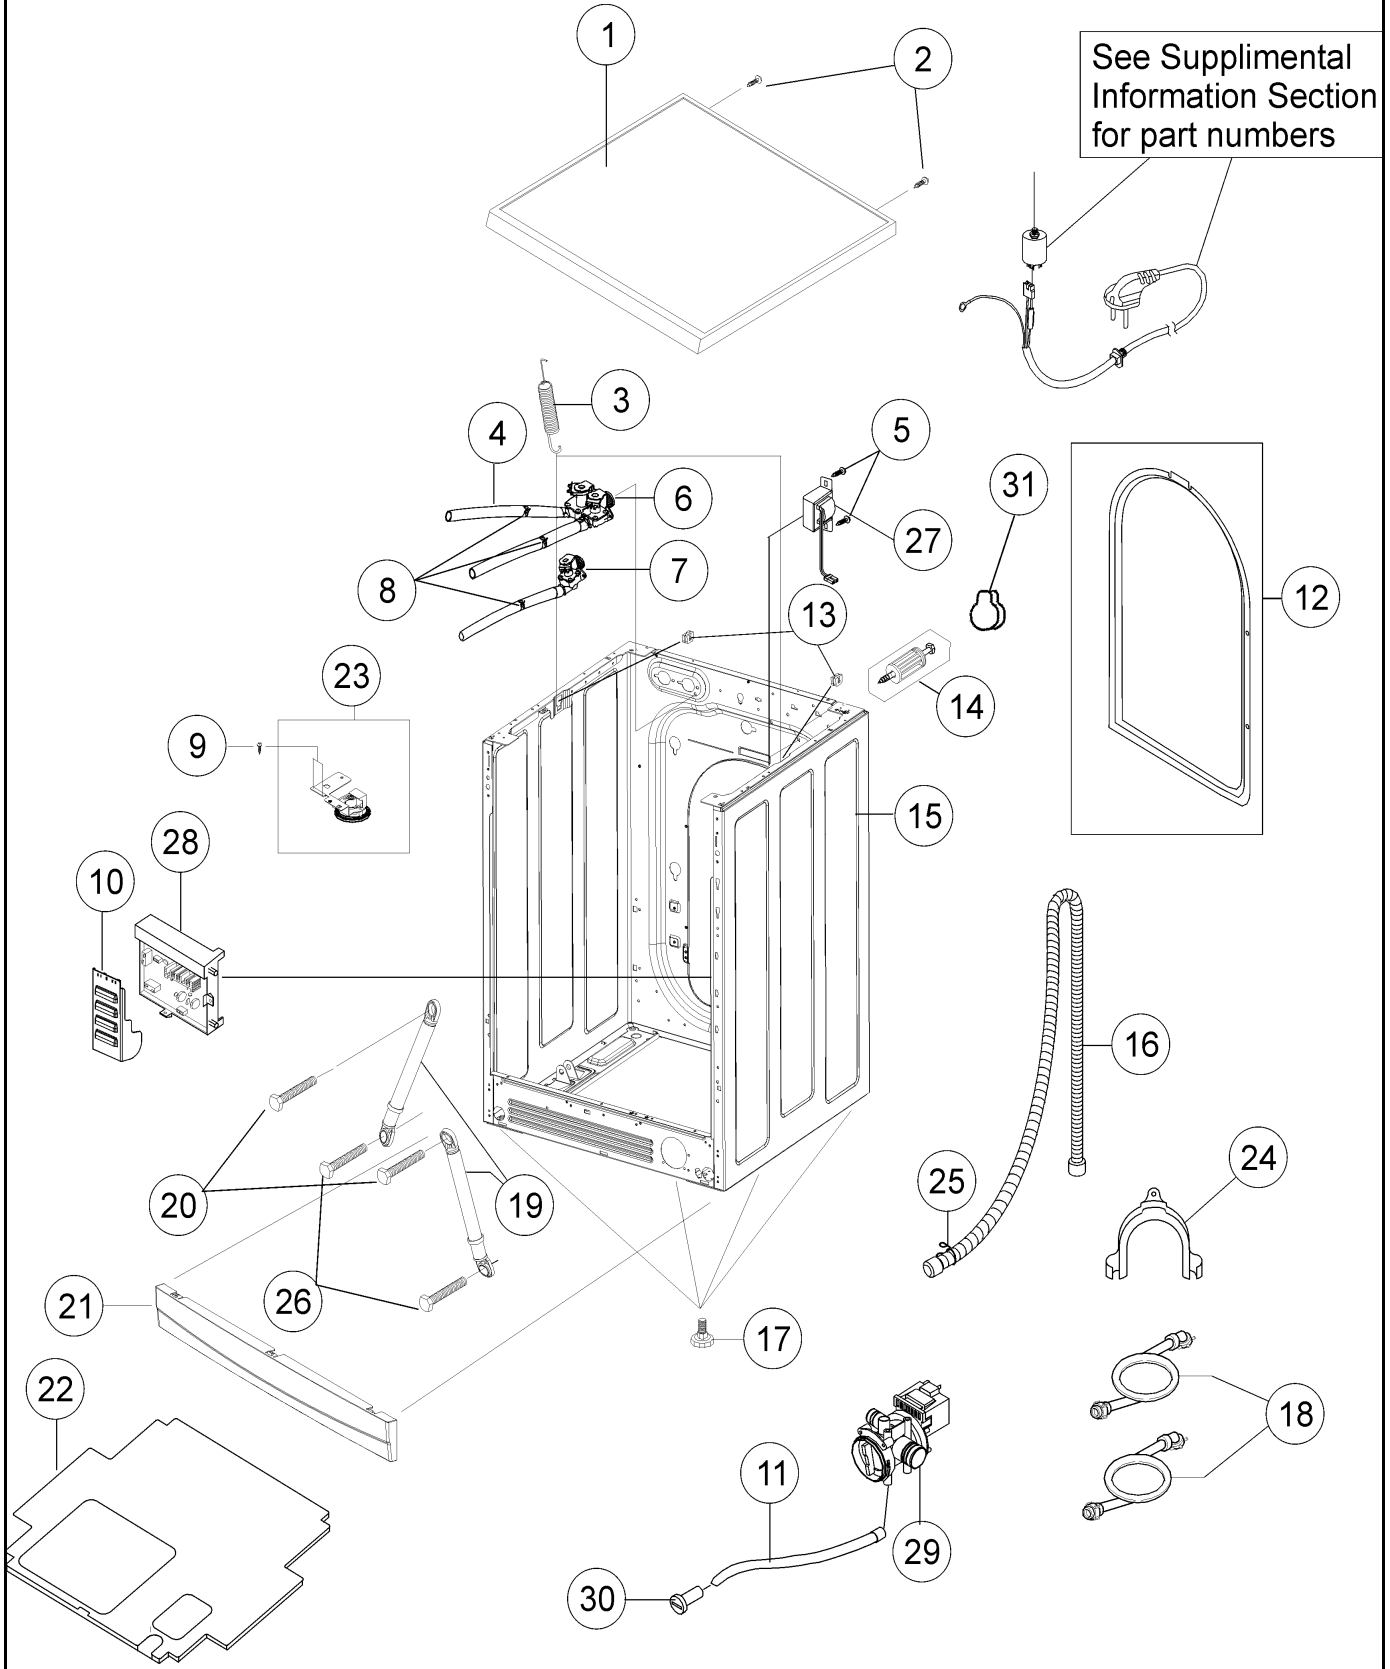

Section: CABINET

Model: MAH2440BGW

LW12-114

Section: CABINET

No.	Part No.	Description	Series	Qty
1	34001128	ASSY-COVER TOP	10	1
2	34001185	SCREW-TAPPING	10	2
3	34001137	SPRING-HANGER	10	2
4	34001249	HOSE-DRAWER	10	1
5	6002-000213	SCREW-TAPPING	10	2
6	34001358	VALVE-WATER	10	1
7	34001359	VALVE-WATER	10	1
8	34001208	CLAMP-HOSE	10	6
9	6006-001170	SCREW-ASSY TAPP	10	2
10	34001372	GUIDE-COVER PCB	10	1
11	34001371	HOSE-DRAIN	10	1
12	34001092	COVER-BACK (ACCESS)	10	1
13	34001097	GUIDE-SPRING - WASHER ONLY	10	2
14	34001134	ASSY-FIXER TUB	10	5
15	34001362	ASSY-FRAME	10	1
16	34001363	ASSY-HOSE DRAIN (O)	10	1
17	34001096	ASSY-LEG	10	4
18	34001364	HOSE-WATER - COLD	10	1
18	34001396	HOSE-WATER - HOT	10	1
19	34001447	DAMPER	13	1
19	34001132	DAMPER-SHOCK	10	2
20	34001148	BOLT-HEX	10	2
21	34001365	COVER-FRONT (L)	10	1
22	34001198	SHUTTER	10	1
23	34001209	ASSY-SENSOR/PRESSURE SWITCH	10	1
24	34001200	GUIDE-HOSE	10	1
25	34001366	BAND-RING	10	1
26	34001147	BOLT/SCREW-PUMP BRACKET	10	2
27	34001367	TRANS-REACTOR V	10	1
28	34001368	ASSY-PCB PARTS	10	1
29	34001370	ASSY-PUMP DRAIN	10	1
30	34001369	CAP-DRAIN	10	1
31	34001395	CAP-FIXER	10	1

*Color Code (-)=Not Shown #=Series, Serial Prefix or Run No., N=Not Available